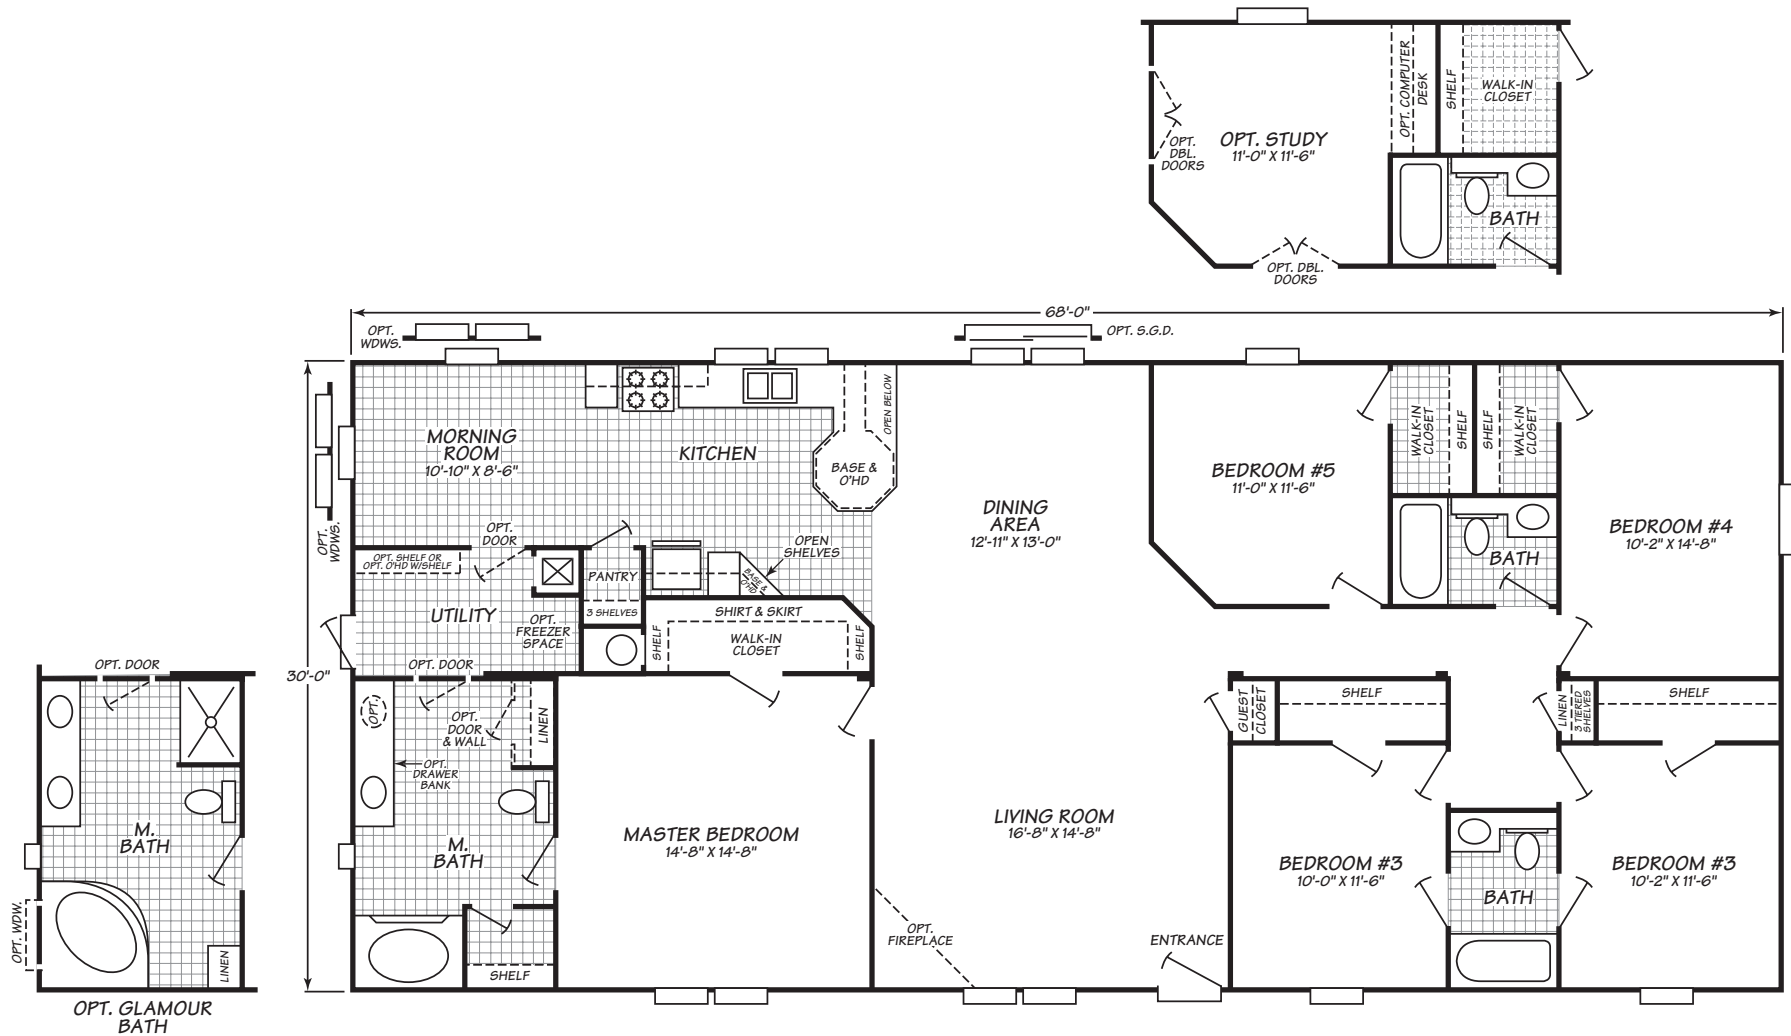

ROSENBERG FACTORY OUTLET

2001 FIRST STREET

ROSENBERG, TX 77471

CONTACT A FRIENDLY HOUSING CONSULTANT

1-800-818-2210

Carriage Hill Series Model 0685C

5 Bedrooms • 3 Baths • 2,040 Square Feet

Fleetwood Homes reserves the right to change colors, prices, specifications, models, dimensions and materials without notice. Rendering and diagrams are meant to be representative and, in keeping with Fleetwood's policy of constant updating and improvement, may vary from the actual home. All dimensions are nominal and approximated. Square footage is measured from exterior wall to exterior wall, and is an approximate figure. Length indicated in floorplans is floor length only. The length of the hitch is not included. (Add four feet to arrive at transportable length.) Ask your retailer for specifics. PRICES AND SPECIFICATIONS SUBJECT TO CHANGE WITHOUT NOTICE OR OBLIGATION.