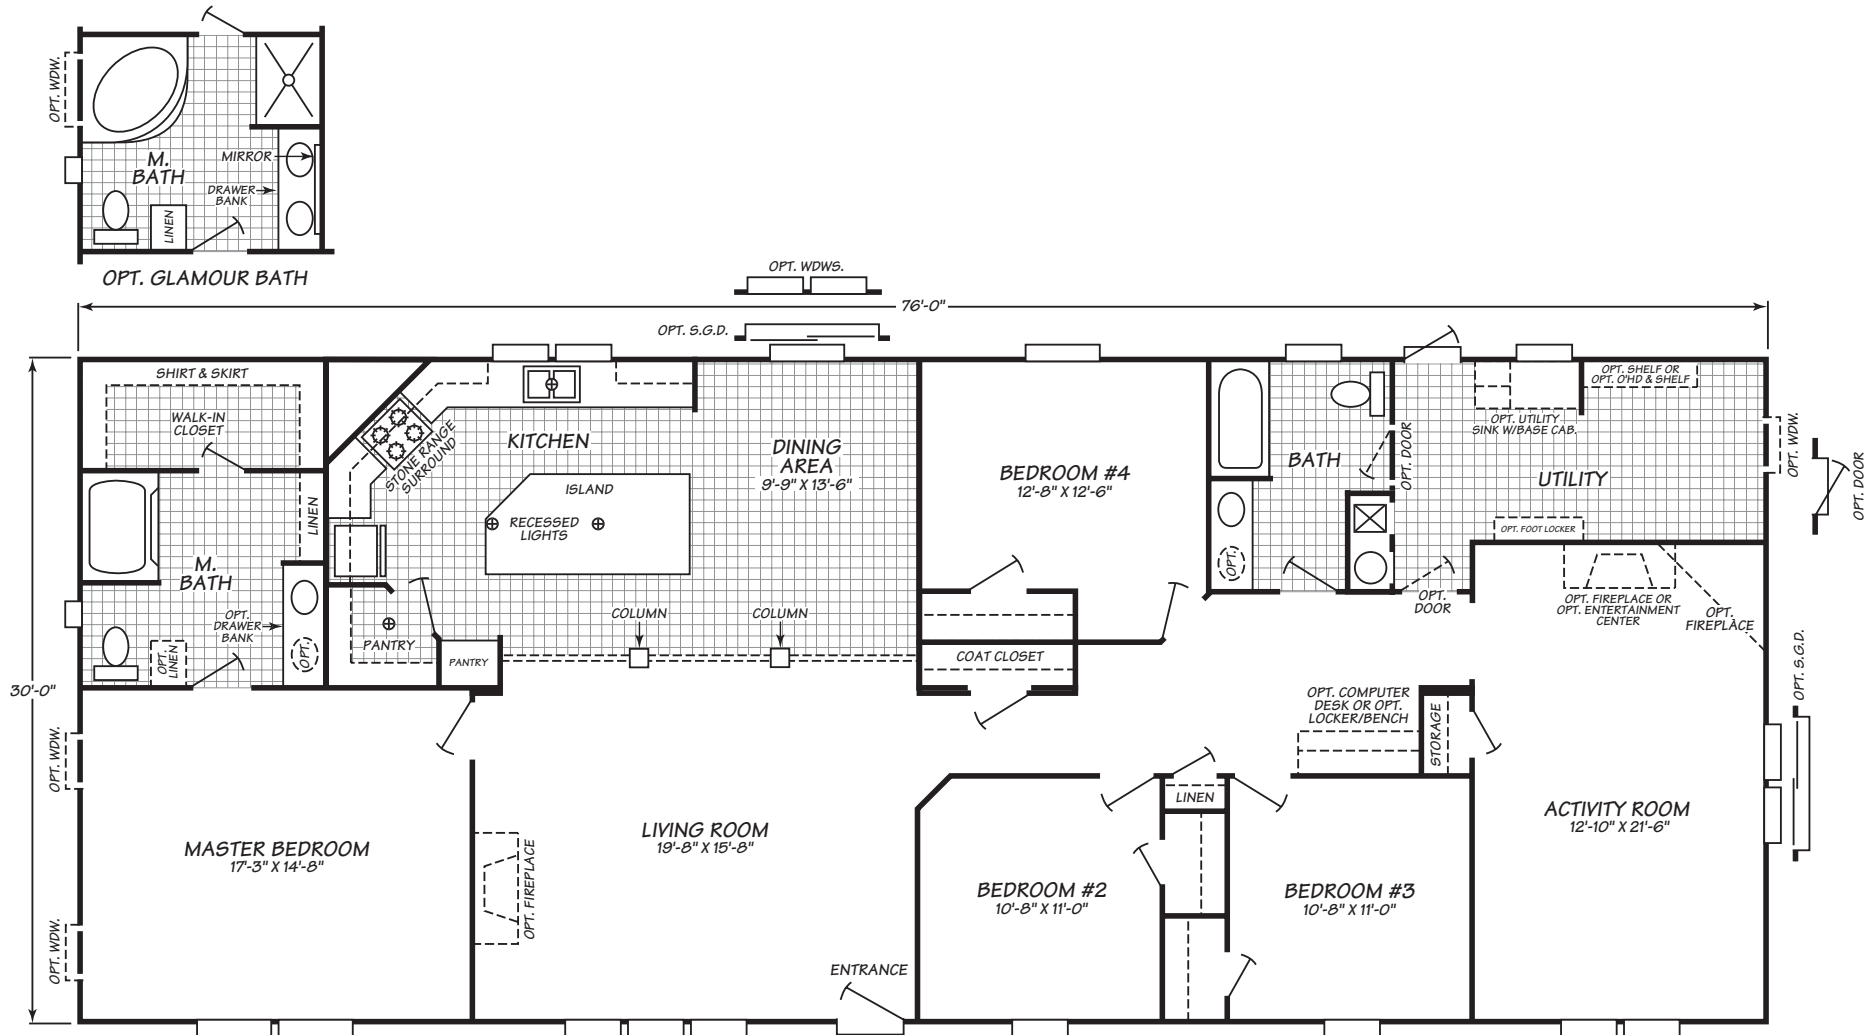

# Carriage Hill Series Model 0764C

4 Bedrooms • 2 Baths • 2,280 Square Feet

Windows shown reflect standard aluminum windows. Selection of optional thermal pane (vinyl) windows may affect the size and number of windows.

Fleetwood Homes reserves the right to change colors, prices, specifications, models, dimensions and materials without notice. Rendering and diagrams are meant to be representative and, in keeping with Fleetwood's policy of constant updating and improvement, may vary from the actual home. All dimensions are nominal and approximated. Square footage is measured from exterior wall to exterior wall, and is an approximate figure. Length indicated in floorplans is floor length only. The length of the hitch is not included. (Add four feet to arrive at transportable length.) Ask your retailer for specifics. PRICES AND SPECIFICATIONS SUBJECT TO CHANGE WITHOUT NOTICE OR OBLIGATION.