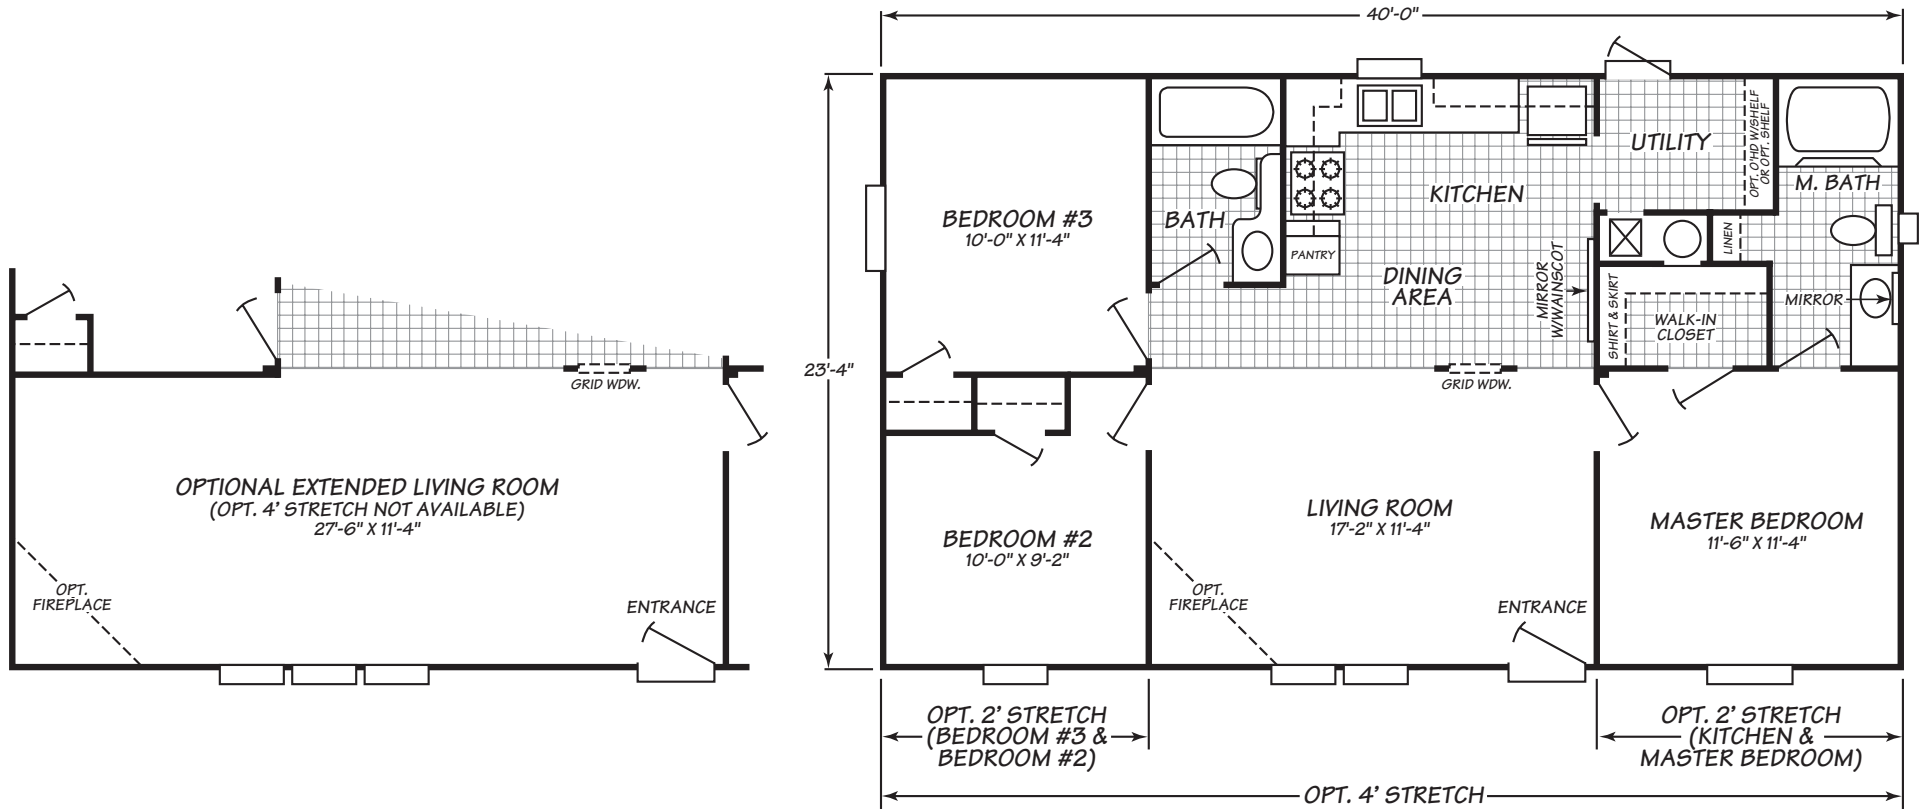

ROSENBERG FACTORY OUTLET
2001 FIRST STREET
ROSENBERG, TX 77471
CONTACT A FRIENDLY HOUSING CONSULTANT
1-800-818-2210

Carriage Hill Series Model 3403C

3 Bedrooms • 2 Baths • 933 Square Feet

Windows shown reflect standard aluminum windows. Selection of optional thermal pane (vinyl) windows may affect the size and number of windows.

Fleetwood Homes reserves the right to change colors, prices, specifications, models, dimensions and materials without notice. Rendering and diagrams are meant to be representative and, in keeping with Fleetwood's policy of constant updating and improvement, may vary from the actual home. All dimensions are nominal and approximated. Square footage is measured from exterior wall to exterior wall, and is an approximate figure. Length indicated in floorplans is floor length only. The length of the hitch is not included. (Add four feet to arrive at transportable length.) Ask your retailer for specifics. PRICES AND SPECIFICATIONS SUBJECT TO CHANGE WITHOUT NOTICE OR OBLIGATION.