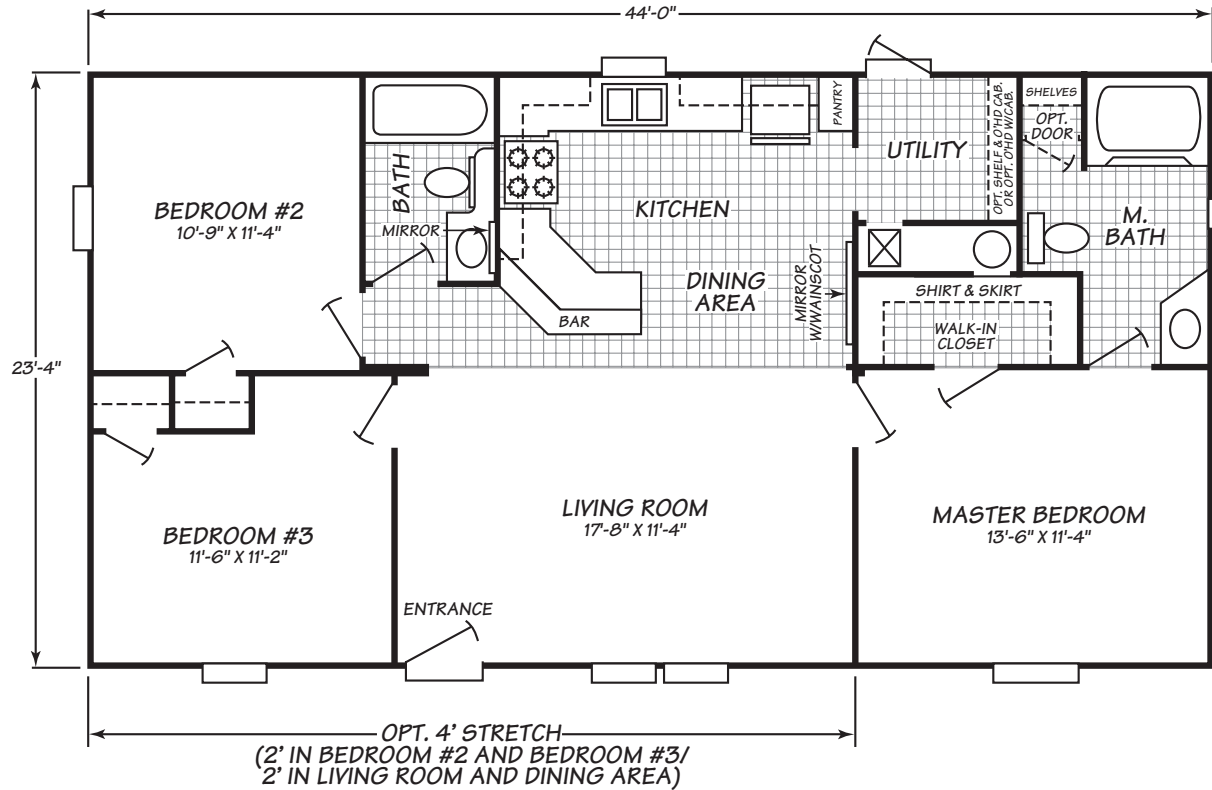

ROSENBERG FACTORY OUTLET
 2001 FIRST STREET
 ROSENBERG, TX 77471
 CONTACT A FRIENDLY HOUSING CONSULTANT
 1-800-818-2210

Carriage Hill Series Model 3443C

3 Bedrooms • 2 Baths • 1,026 Square Feet

Windows shown reflect standard aluminum windows. Selection of optional thermal pane (vinyl) windows may affect the size and number of windows.

Fleetwood Homes reserves the right to change colors, prices, specifications, models, dimensions and materials without notice. Rendering and diagrams are meant to be representative and, in keeping with Fleetwood's policy of constant updating and improvement, may vary from the actual home. All dimensions are nominal and approximated. Square footage is measured from exterior wall to exterior wall, and is an approximate figure. Length indicated in floorplans is floor length only. The length of the hitch is not included. (Add four feet to arrive at transportable length.) Ask your retailer for specifics. PRICES AND SPECIFICATIONS SUBJECT TO CHANGE WITHOUT NOTICE OR OBLIGATION.