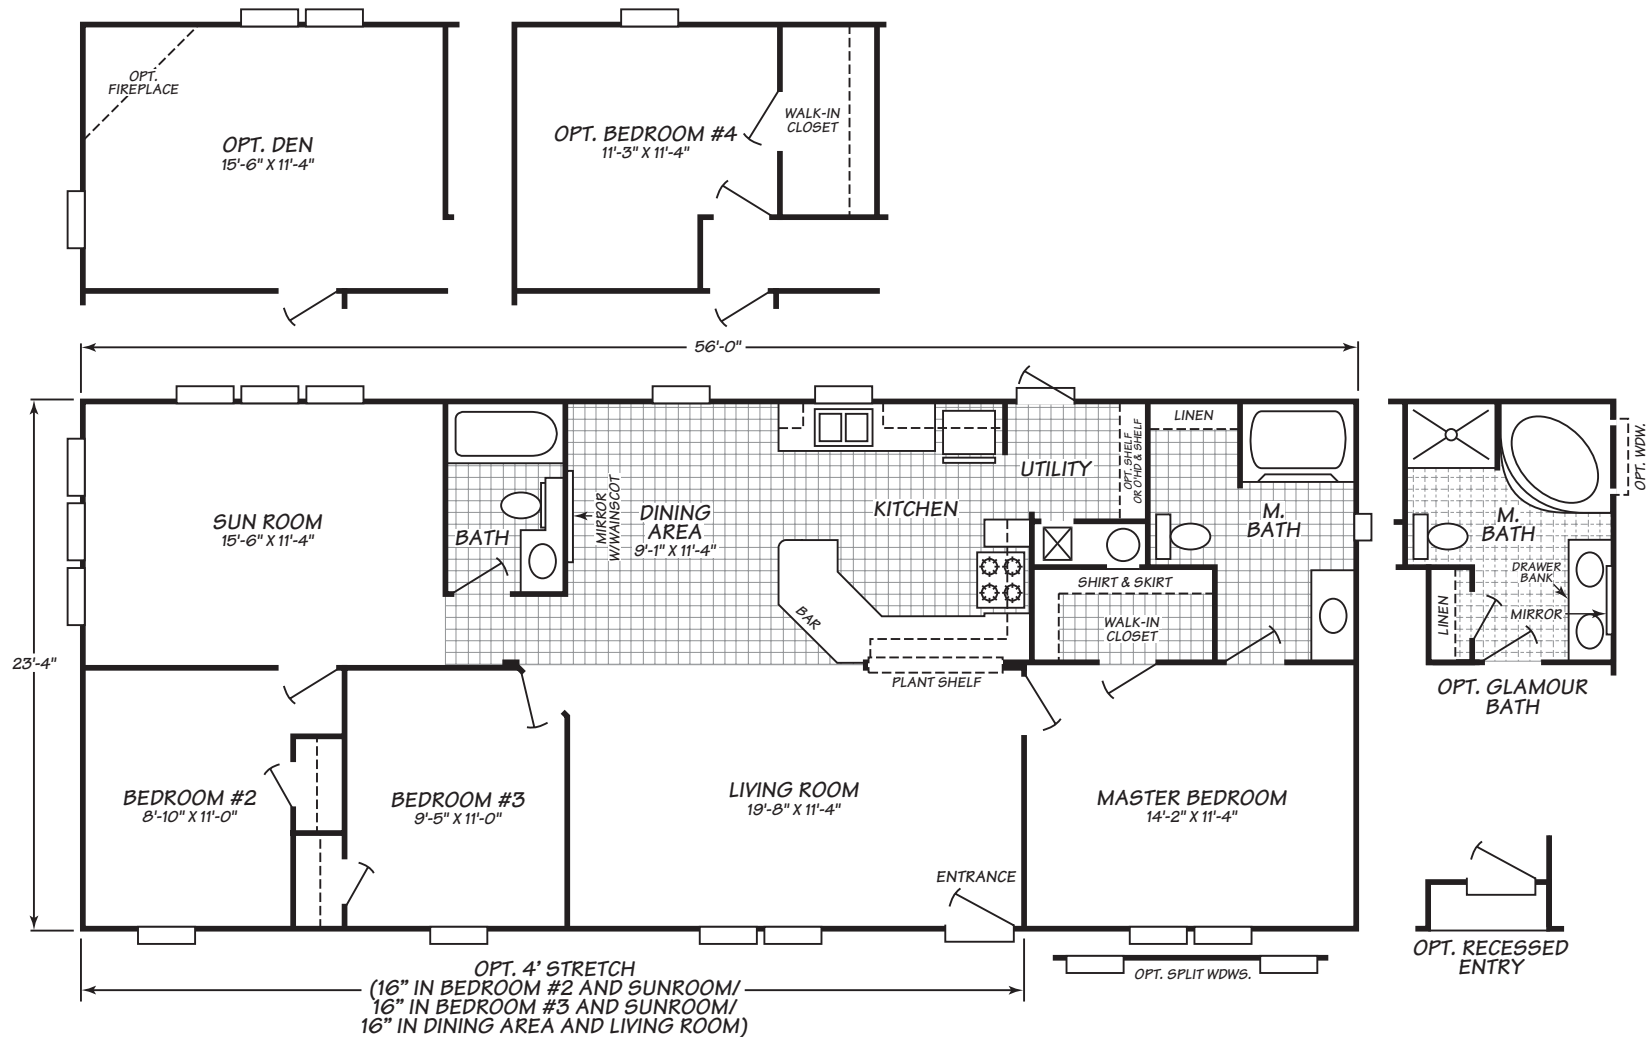

ROSENBERG FACTORY OUTLET

2001 FIRST STREET
ROSENBERG, TX 77471

CONTACT A FRIENDLY HOUSING CONSULTANT

1-800-818-2210

Carriage Hill Series Model 3563C

3 Bedrooms • 2 Baths • 1,306 Square Feet

Windows shown reflect standard aluminum windows. Selection of optional thermal pane (vinyl) windows may affect the size and number of windows.

Fleetwood Homes reserves the right to change colors, prices, specifications, models, dimensions and materials without notice. Rendering and diagrams are meant to be representative and, in keeping with Fleetwood's policy of constant updating and improvement, may vary from the actual home. All dimensions are nominal and approximated. Square footage is measured from exterior wall to exterior wall, and is an approximate figure. Length indicated in floorplans is floor length only. The length of the hitch is not included. (Add four feet to arrive at transportable length.) Ask your retailer for specifics. PRICES AND SPECIFICATIONS SUBJECT TO CHANGE WITHOUT NOTICE OR OBLIGATION.