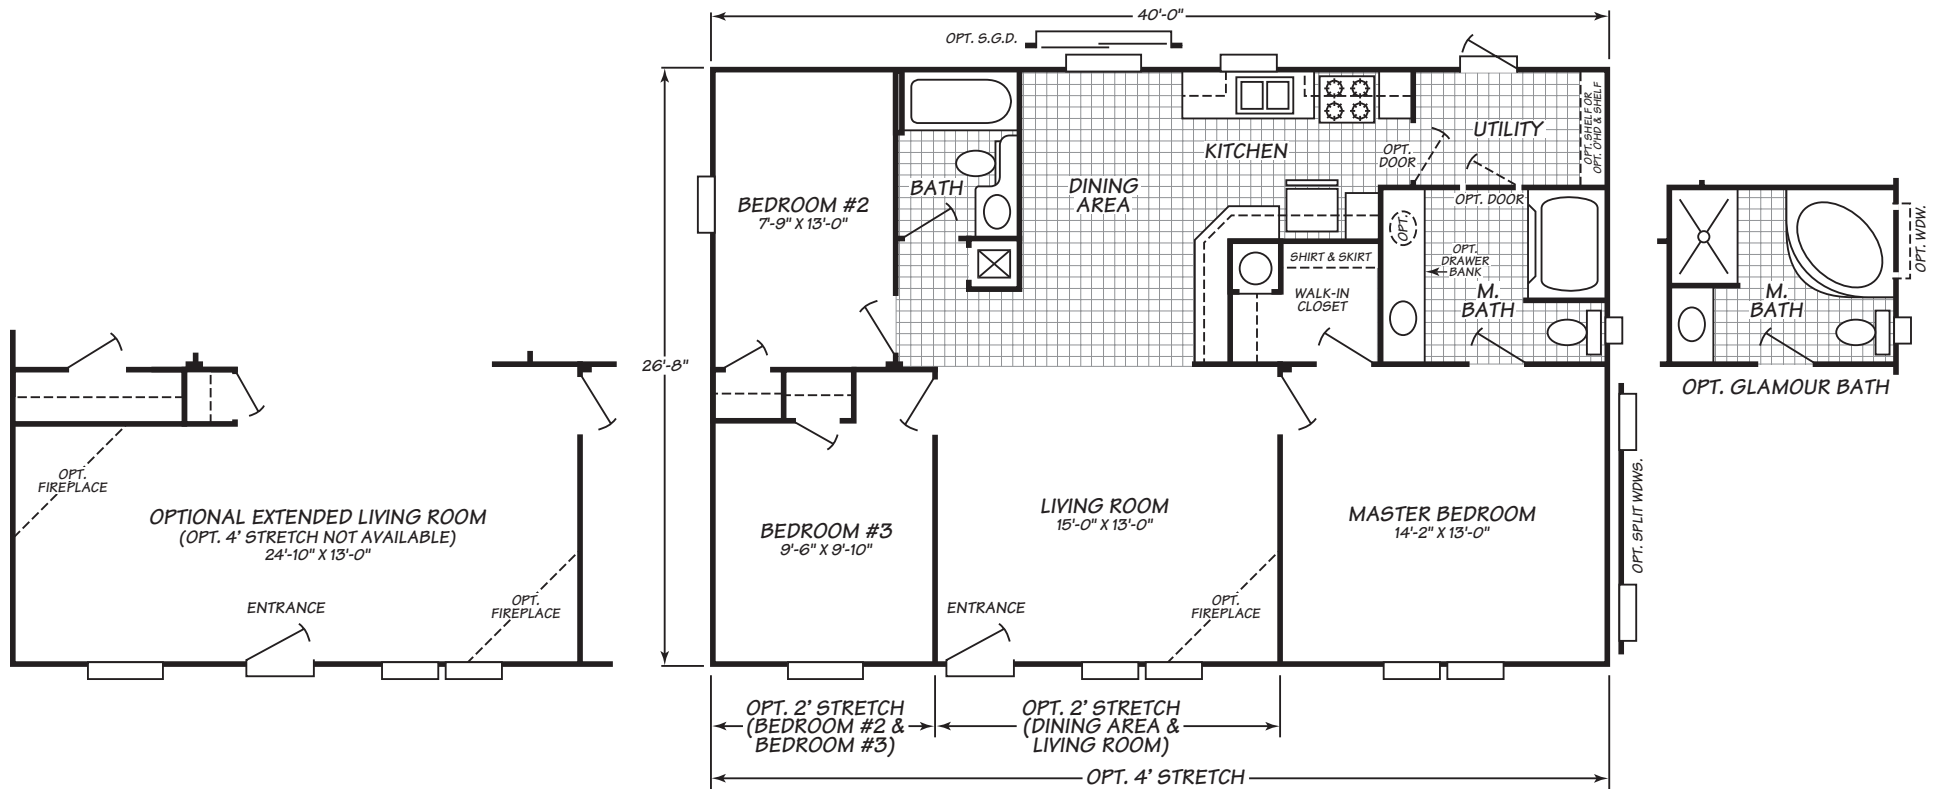

# Carriage Hill Series Model 4403C

3 Bedrooms • 2 Baths • 1,066 Square Feet

Windows shown reflect standard aluminum windows. Selection of optional thermal pane (vinyl) windows may affect the size and number of windows.

Fleetwood Homes reserves the right to change colors, prices, specifications, models, dimensions and materials without notice. Rendering and diagrams are meant to be representative and, in keeping with Fleetwood's policy of constant updating and improvement, may vary from the actual home. All dimensions are nominal and approximated. Square footage is measured from exterior wall to exterior wall, and is an approximate figure. Length indicated in floorplans is floor length only. The length of the hitch is not included. (Add four feet to arrive at transportable length.) Ask your retailer for specifics. PRICES AND SPECIFICATIONS SUBJECT TO CHANGE WITHOUT NOTICE OR OBLIGATION.