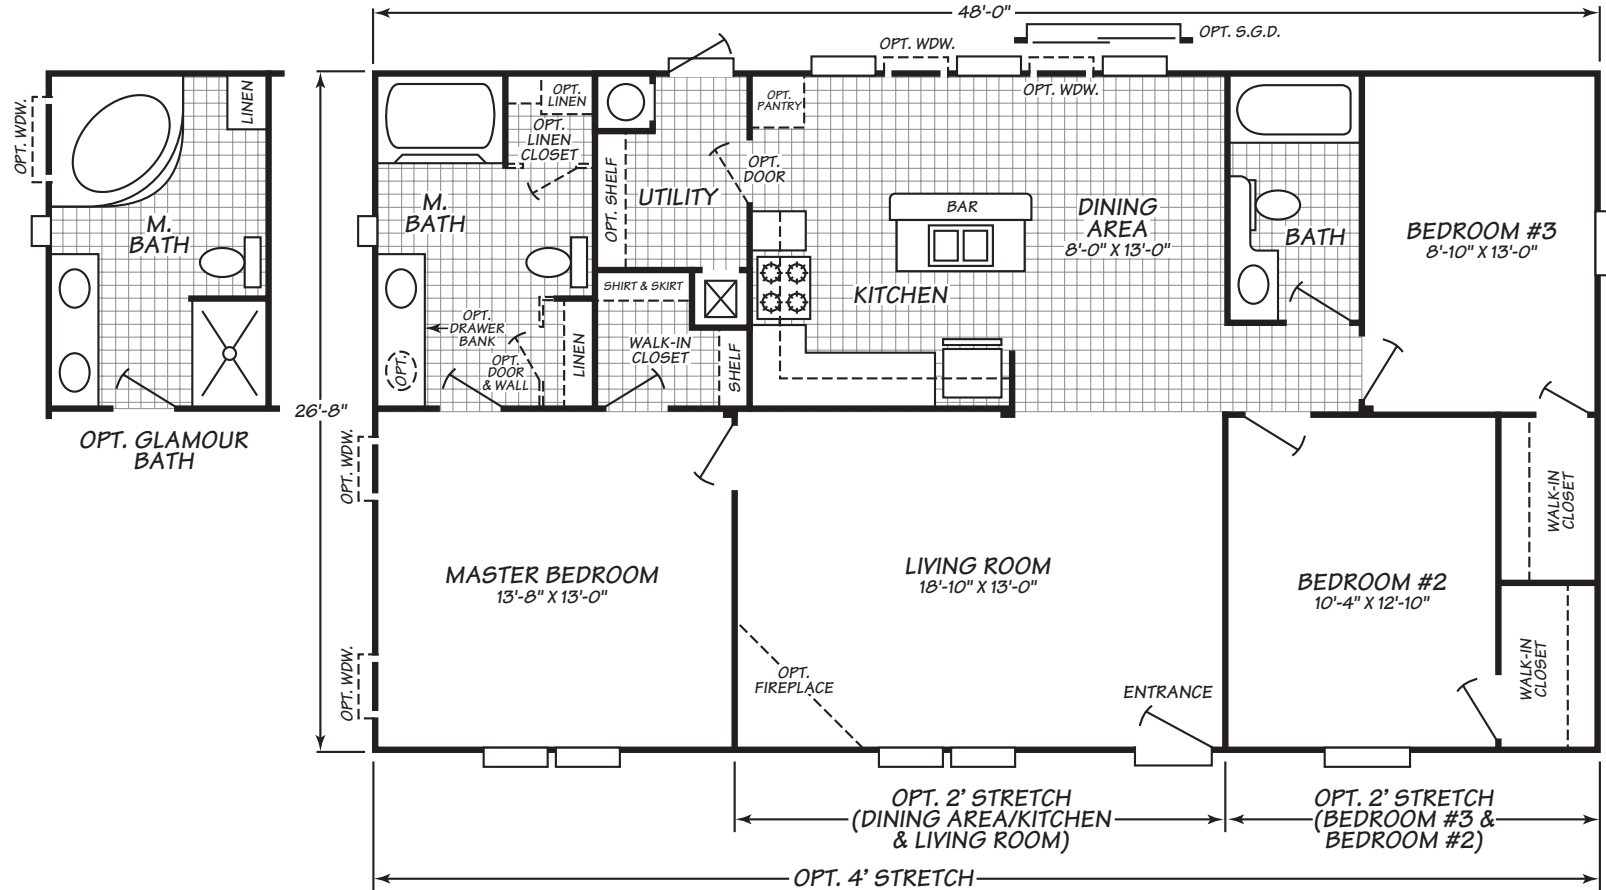

# Carriage Hill Series Model 4483C

3 Bedrooms • 2 Baths • 1,279 Square Feet

Windows shown reflect standard aluminum windows. Selection of optional thermal pane (vinyl) windows may affect the size and number of windows.

Fleetwood Homes reserves the right to change colors, prices, specifications, models, dimensions and materials without notice. Rendering and diagrams are meant to be representative and, in keeping with Fleetwood's policy of constant updating and improvement, may vary from the actual home. All dimensions are nominal and approximated. Square footage is measured from exterior wall to exterior wall, and is an approximate figure. Length indicated in floorplans is floor length only. The length of the hitch is not included. (Add four feet to arrive at transportable length.) Ask your retailer for specifics. PRICES AND SPECIFICATIONS SUBJECT TO CHANGE WITHOUT NOTICE OR OBLIGATION.