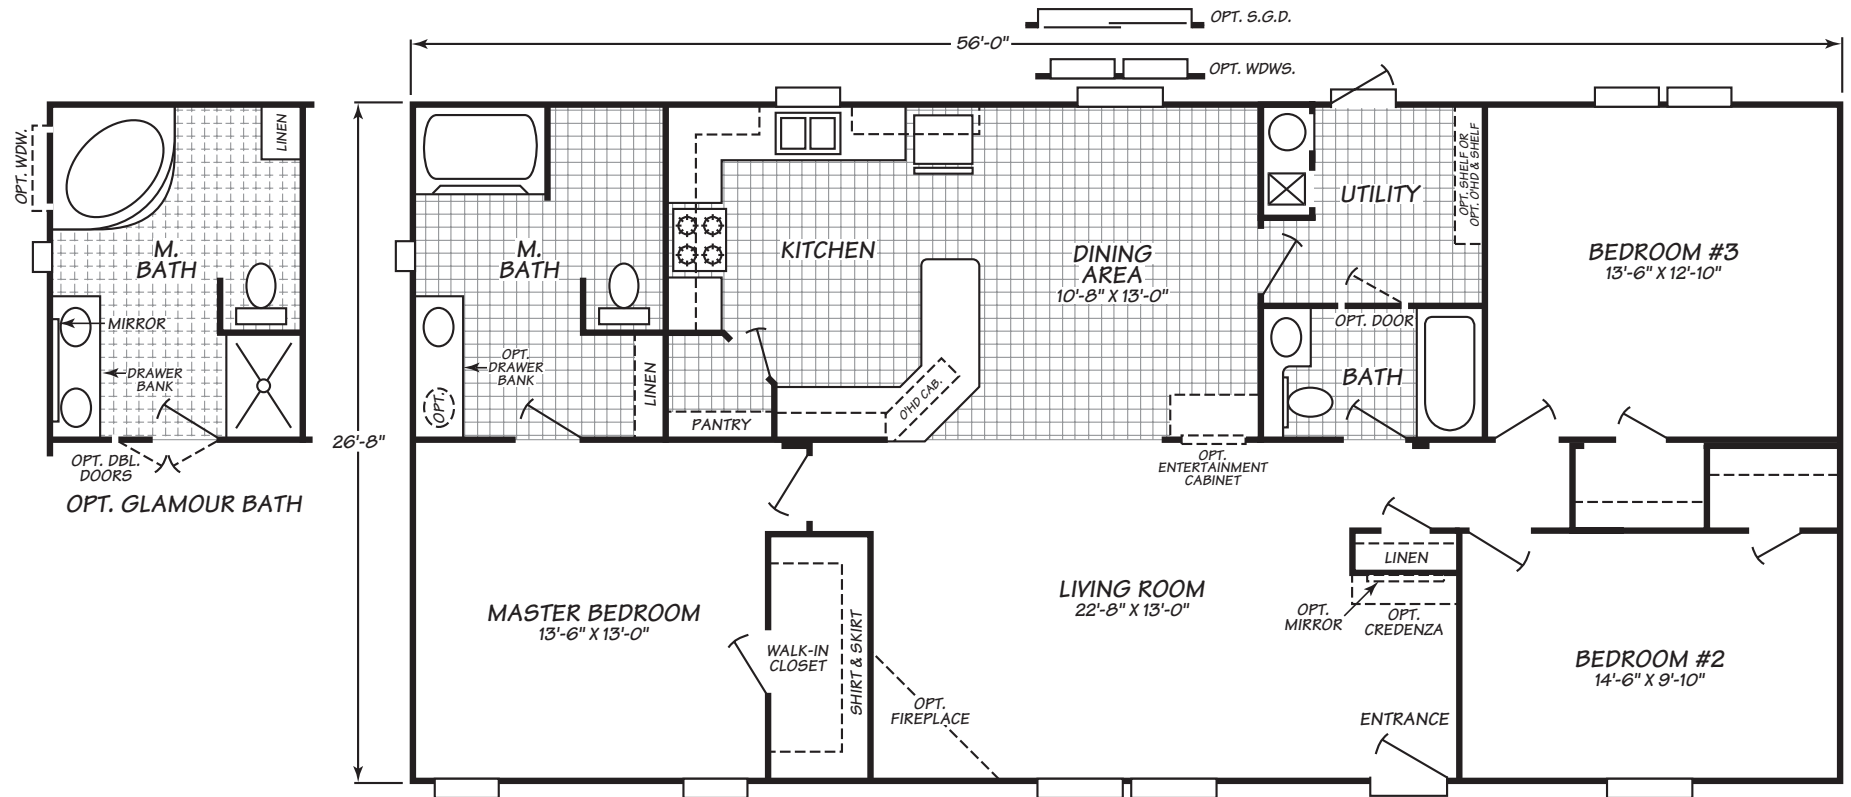

ROSENBERG FACTORY OUTLET
2001 FIRST STREET
ROSENBERG, TX 77471
CONTACT A FRIENDLY HOUSING CONSULTANT
1-800-818-2210

Carriage Hill Series Model 4563C

3 Bedrooms • 2 Baths • 1,492 Square Feet

Windows shown reflect standard aluminum windows. Selection of optional thermal pane (vinyl) windows may affect the size and number of windows.

Fleetwood Homes reserves the right to change colors, prices, specifications, models, dimensions and materials without notice. Rendering and diagrams are meant to be representative and, in keeping with Fleetwood's policy of constant updating and improvement, may vary from the actual home. All dimensions are nominal and approximated. Square footage is measured from exterior wall to exterior wall, and is an approximate figure. Length indicated in floorplans is floor length only. The length of the hitch is not included. (Add four feet to arrive at transportable length.) Ask your retailer for specifics. PRICES AND SPECIFICATIONS SUBJECT TO CHANGE WITHOUT NOTICE OR OBLIGATION.