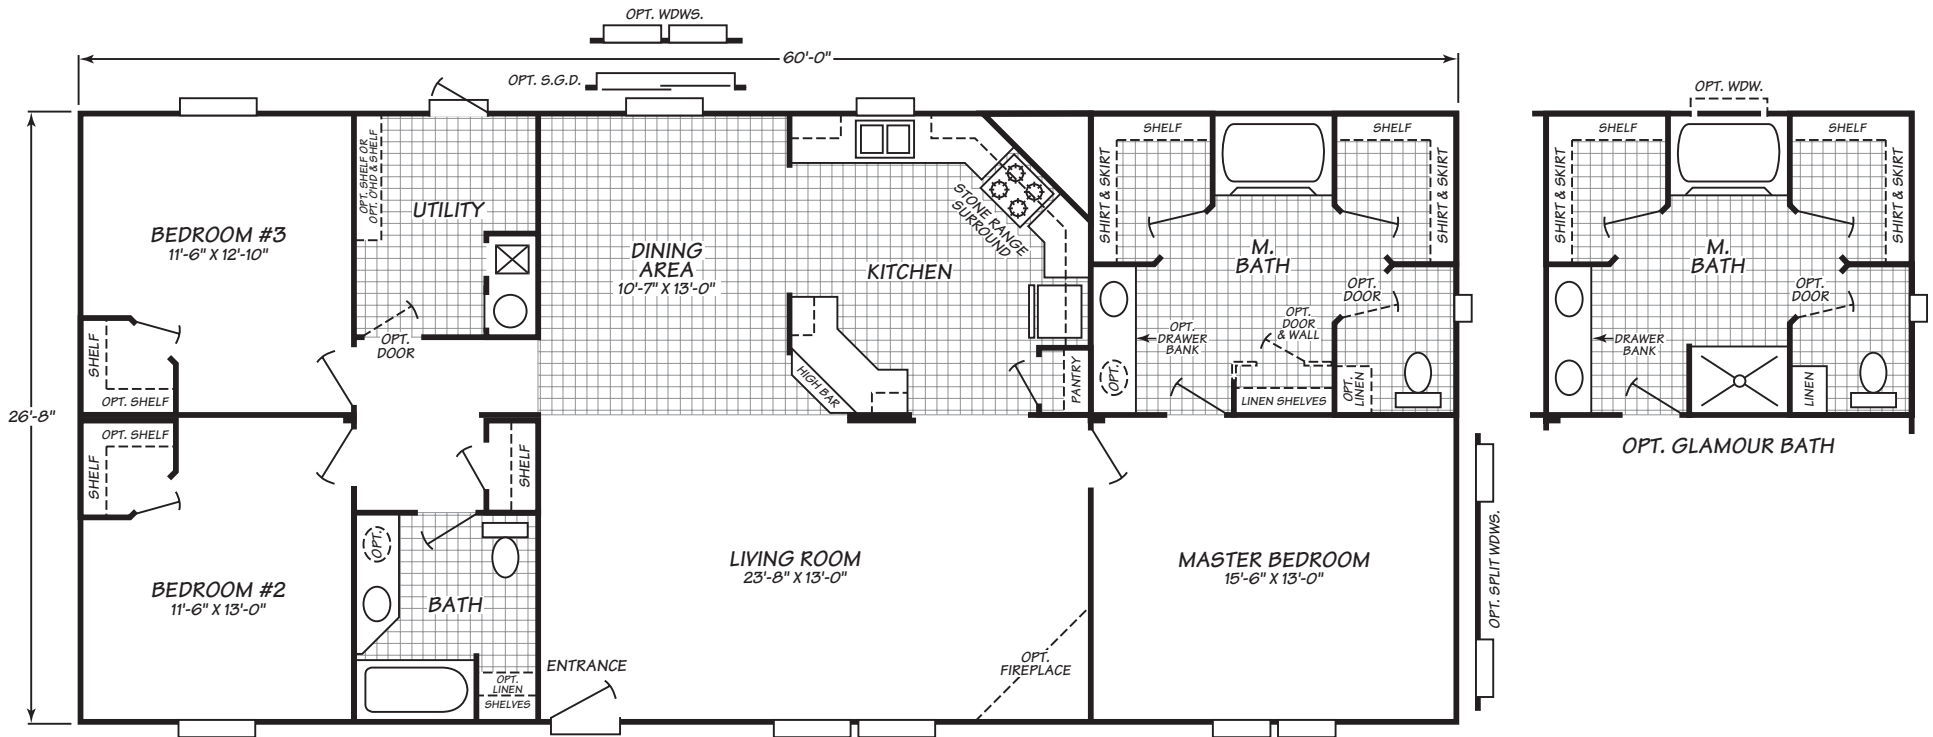

# Carriage Hill Series Model 4603C

3 Bedrooms • 2 Baths • 1,599 Square Feet

Windows shown reflect standard aluminum windows. Selection of optional thermal pane (vinyl) windows may affect the size and number of windows.

Fleetwood Homes reserves the right to change colors, prices, specifications, models, dimensions and materials without notice. Rendering and diagrams are meant to be representative and, in keeping with Fleetwood's policy of constant updating and improvement, may vary from the actual home. All dimensions are nominal and approximated. Square footage is measured from exterior wall to exterior wall, and is an approximate figure. Length indicated in floorplans is floor length only. The length of the hitch is not included. (Add four feet to arrive at transportable length.) Ask your retailer for specifics. PRICES AND SPECIFICATIONS SUBJECT TO CHANGE WITHOUT NOTICE OR OBLIGATION.