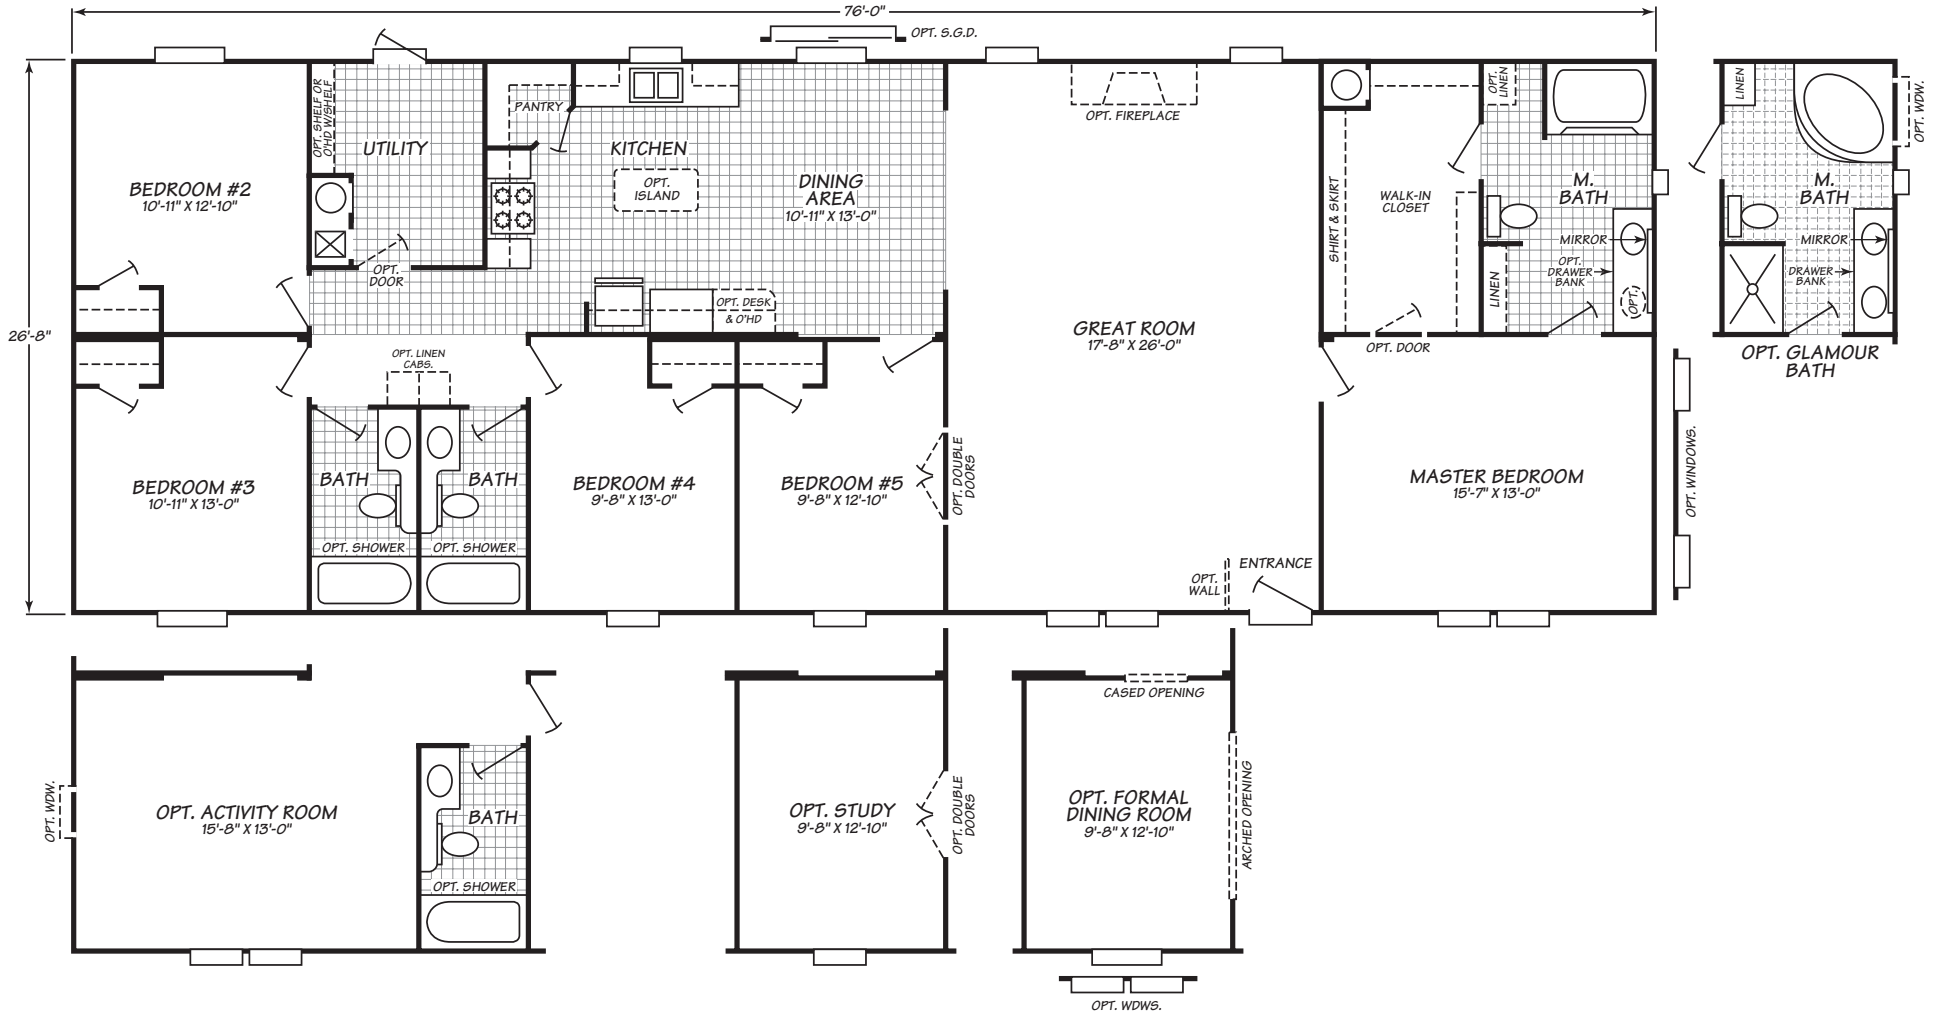

# Carriage Hill Series Model 4765C

5 Bedrooms • 3 Baths • 2,026 Square Feet

Windows shown reflect standard aluminum windows. Selection of optional thermal pane (vinyl) windows may affect the size and number of windows.

Fleetwood Homes reserves the right to change colors, prices, specifications, models, dimensions and materials without notice. Rendering and diagrams are meant to be representative and, in keeping with Fleetwood's policy of constant updating and improvement, may vary from the actual home. All dimensions are nominal and approximated. Square footage is measured from exterior wall to exterior wall, and is an approximate figure. Length indicated in floorplans is floor length only. The length of the hitch is not included. (Add four feet to arrive at transportable length.) Ask your retailer for specifics. PRICES AND SPECIFICATIONS SUBJECT TO CHANGE WITHOUT NOTICE OR OBLIGATION.