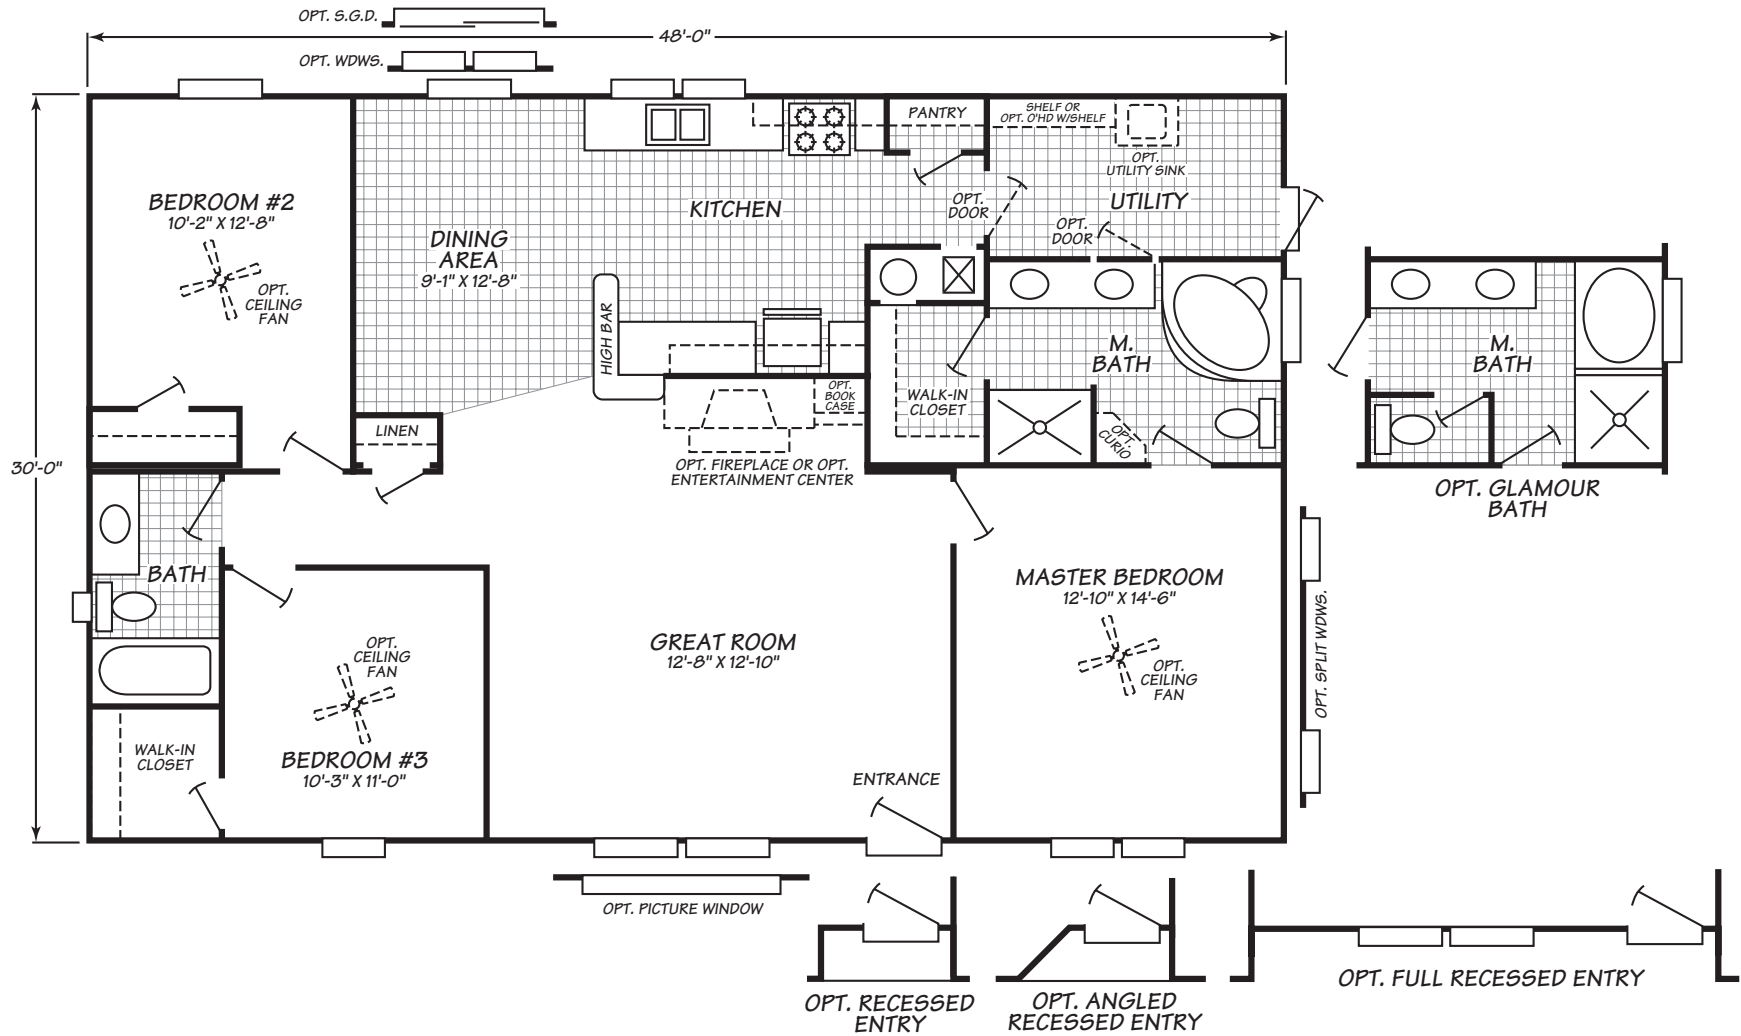

ROSENBERG FACTORY OUTLET
 2001 FIRST STREET
 ROSENBERG, TX 77471
 CONTACT A FRIENDLY HOUSING CONSULTANT
 1-800-818-2210

Chadwick Series Model 0483C

3 Bedrooms • 2 Baths • 1,440 Square Feet

Fleetwood Homes reserves the right to change colors, prices, specifications, models, dimensions and materials without notice. Rendering and diagrams are meant to be representative and, in keeping with Fleetwood's policy of constant updating and improvement, may vary from the actual home. All dimensions are nominal and approximated. Square footage is measured from exterior wall to exterior wall, and is an approximate figure. Length indicated in floorplans is floor length only. The length of the hitch is not included. (Add four feet to arrive at transportable length.) Ask your retailer for specifics. PRICES AND SPECIFICATIONS SUBJECT TO CHANGE WITHOUT NOTICE OR OBLIGATION.