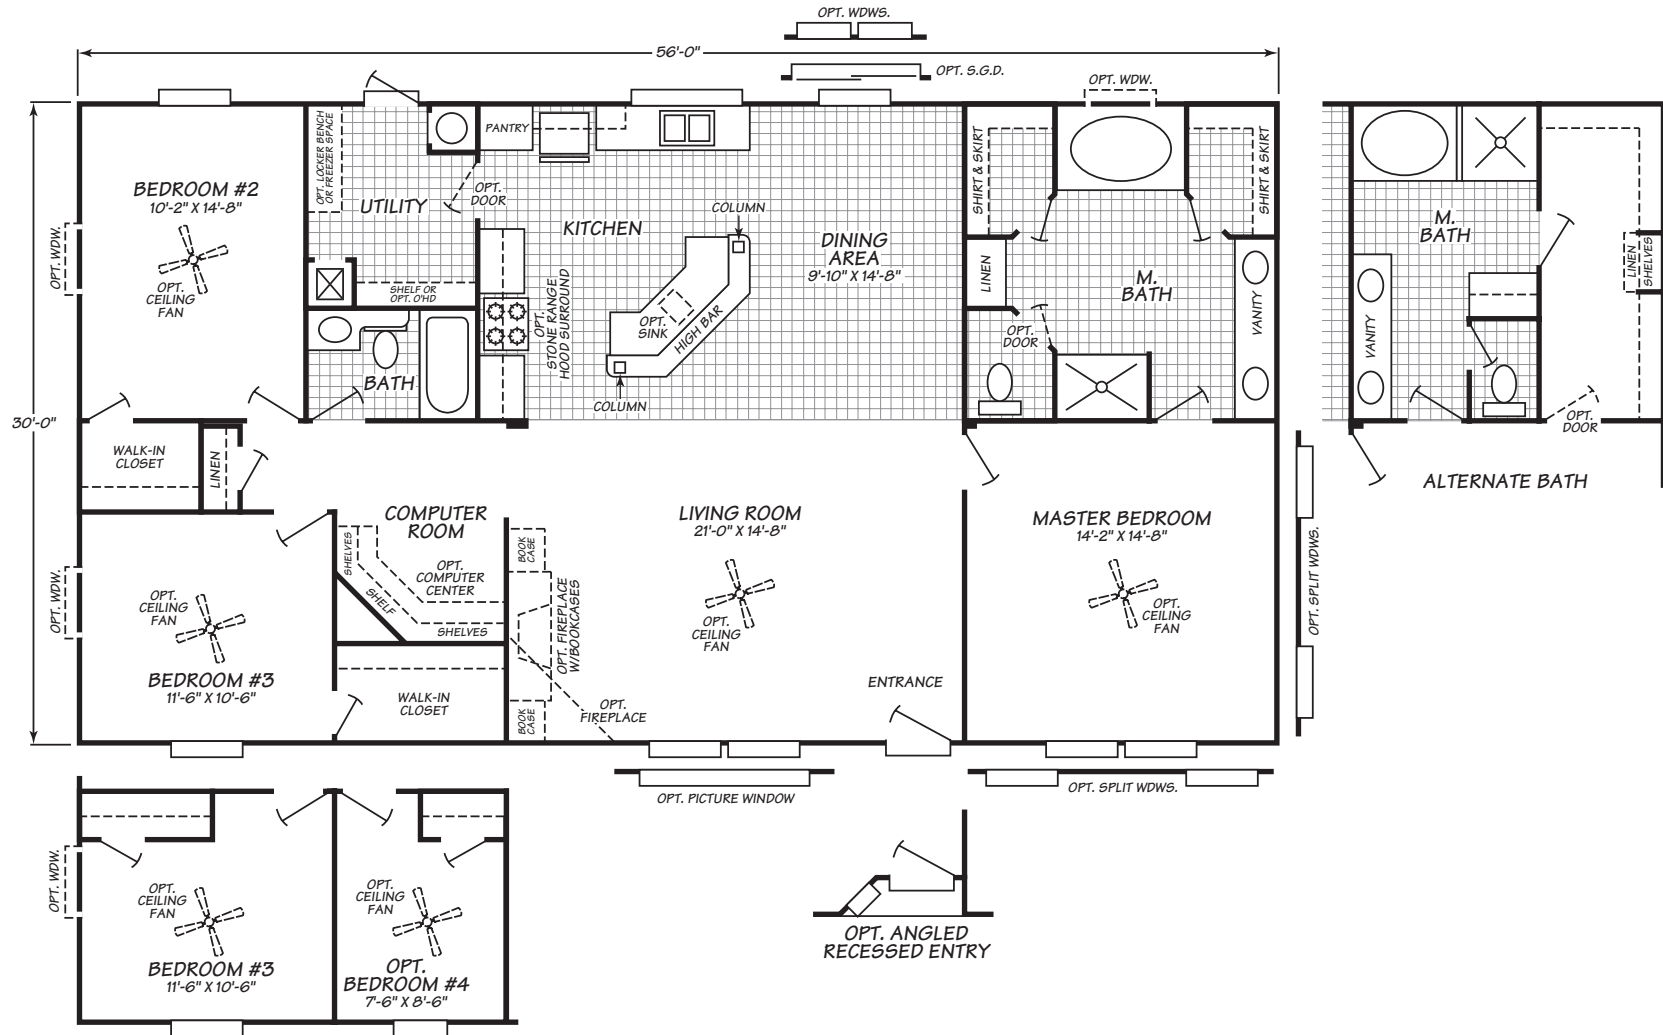

ROSENBERG FACTORY OUTLET
2001 FIRST STREET
ROSENBERG, TX 77471
CONTACT A FRIENDLY HOUSING CONSULTANT
1-800-818-2210

Chadwick Series Model 0563C

3 Bedrooms • 2 Baths • 1,680 Square Feet

Fleetwood Homes reserves the right to change colors, prices, specifications, models, dimensions and materials without notice. Rendering and diagrams are meant to be representative and, in keeping with Fleetwood's policy of constant updating and improvement, may vary from the actual home. All dimensions are nominal and approximated. Square footage is measured from exterior wall to exterior wall, and is an approximate figure. Length indicated in floorplans is floor length only. The length of the hitch is not included. (Add four feet to arrive at transportable length.) Ask your retailer for specifics. PRICES AND SPECIFICATIONS SUBJECT TO CHANGE WITHOUT NOTICE OR OBLIGATION.