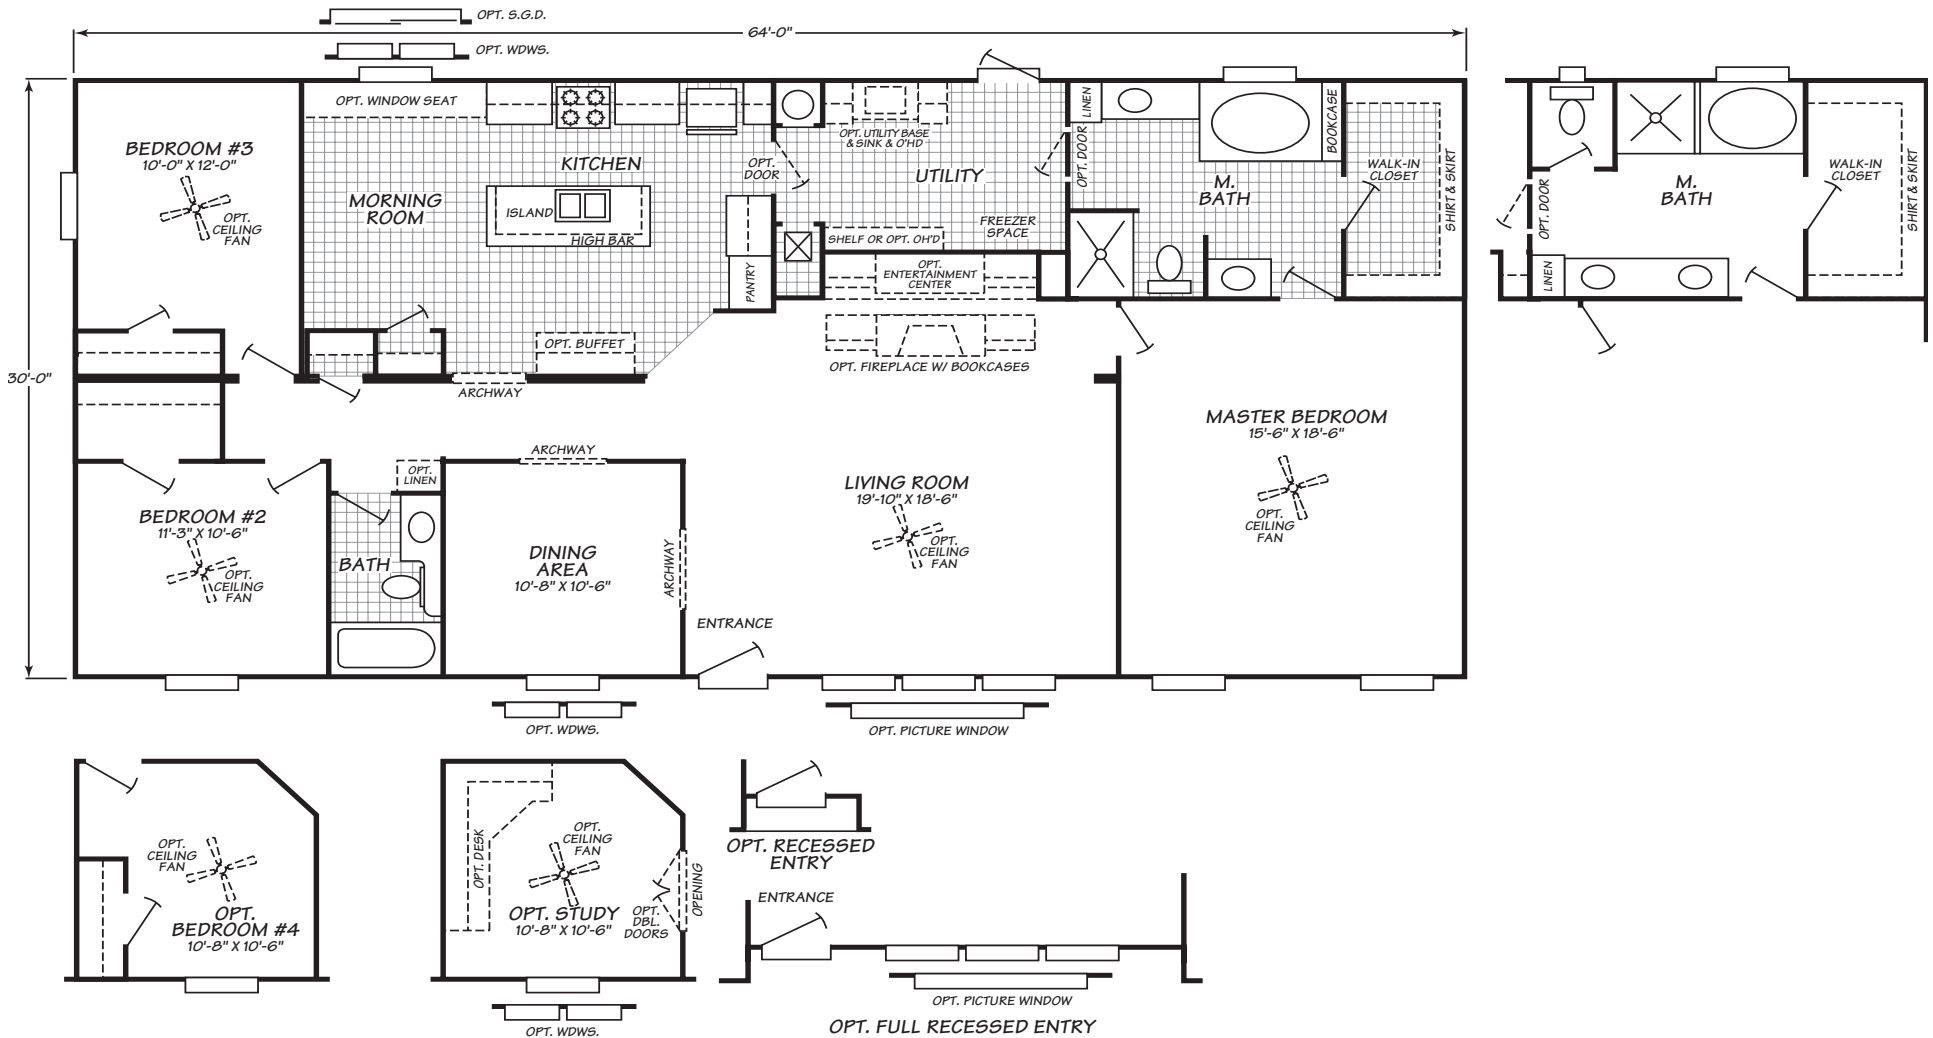

# Chadwick Series Model 0643C

3 Bedrooms • 2 Baths • 1,920 Square Feet

Windows shown reflect standard aluminum windows. Selection of optional thermal pane (vinyl) windows may affect the size and number of windows.

Fleetwood Homes reserves the right to change colors, prices, specifications, models, dimensions and materials without notice. Rendering and diagrams are meant to be representative and, in keeping with Fleetwood's policy of constant updating and improvement, may vary from the actual home. All dimensions are nominal and approximated. Square footage is measured from exterior wall to exterior wall, and is an approximate figure. Length indicated in floorplans is floor length only. The length of the hitch is not included. (Add four feet to arrive at transportable length.) Ask your retailer for specifics. PRICES AND SPECIFICATIONS SUBJECT TO CHANGE WITHOUT NOTICE OR OBLIGATION.