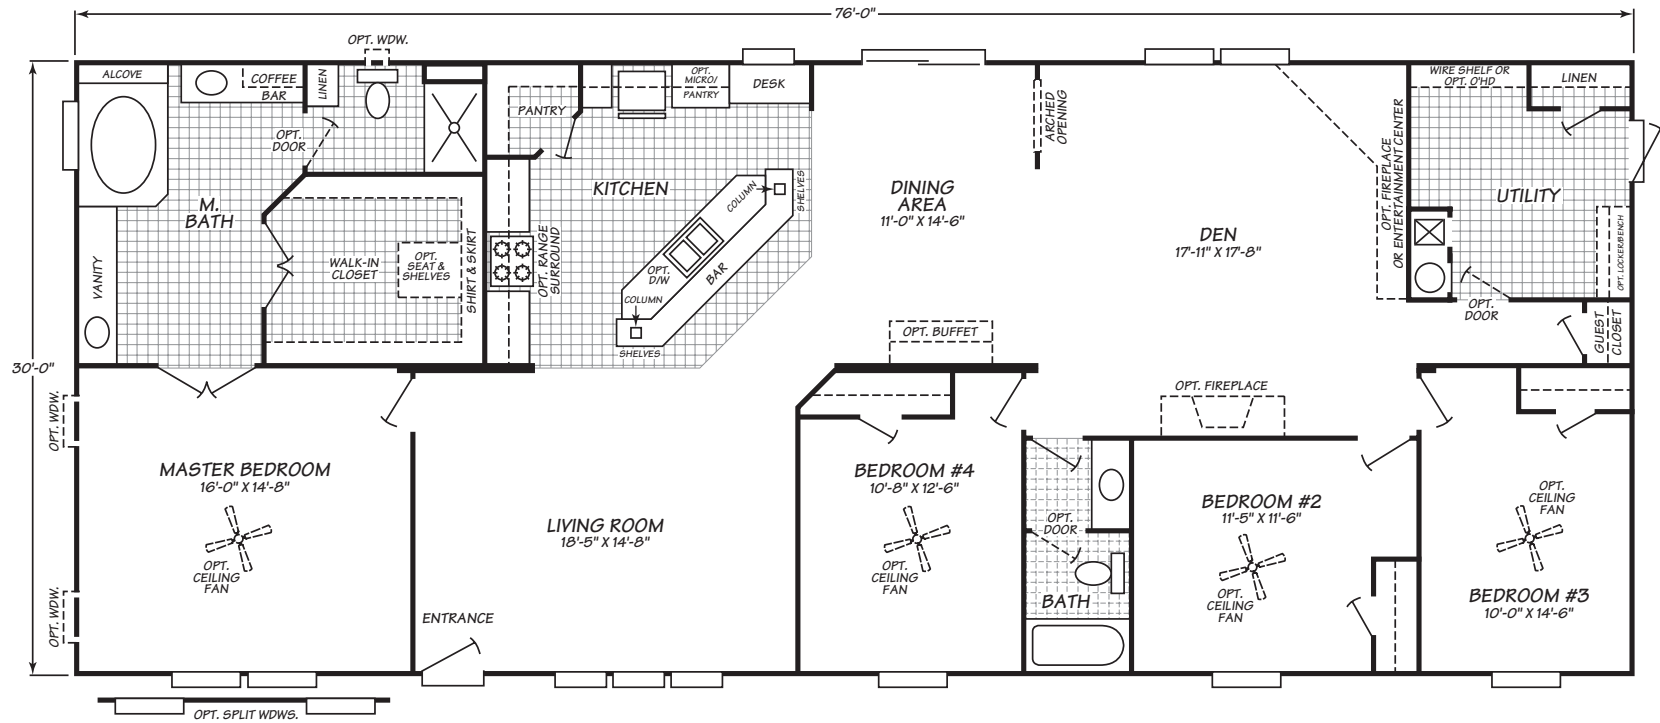

ROSENBERG FACTORY OUTLET
2001 FIRST STREET
ROSENBERG, TX 77471
CONTACT A FRIENDLY HOUSING CONSULTANT
1-800-818-2210

Chadwick Series Model 0764A

4 Bedrooms • 2 Baths • 2,280 Square Feet

Fleetwood Homes reserves the right to change colors, prices, specifications, models, dimensions and materials without notice. Rendering and diagrams are meant to be representative and, in keeping with Fleetwood's policy of constant updating and improvement, may vary from the actual home. All dimensions are nominal and approximated. Square footage is measured from exterior wall to exterior wall, and is an approximate figure. Length indicated in floorplans is floor length only. The length of the hitch is not included. (Add four feet to arrive at transportable length.) Ask your retailer for specifics. PRICES AND SPECIFICATIONS SUBJECT TO CHANGE WITHOUT NOTICE OR OBLIGATION.