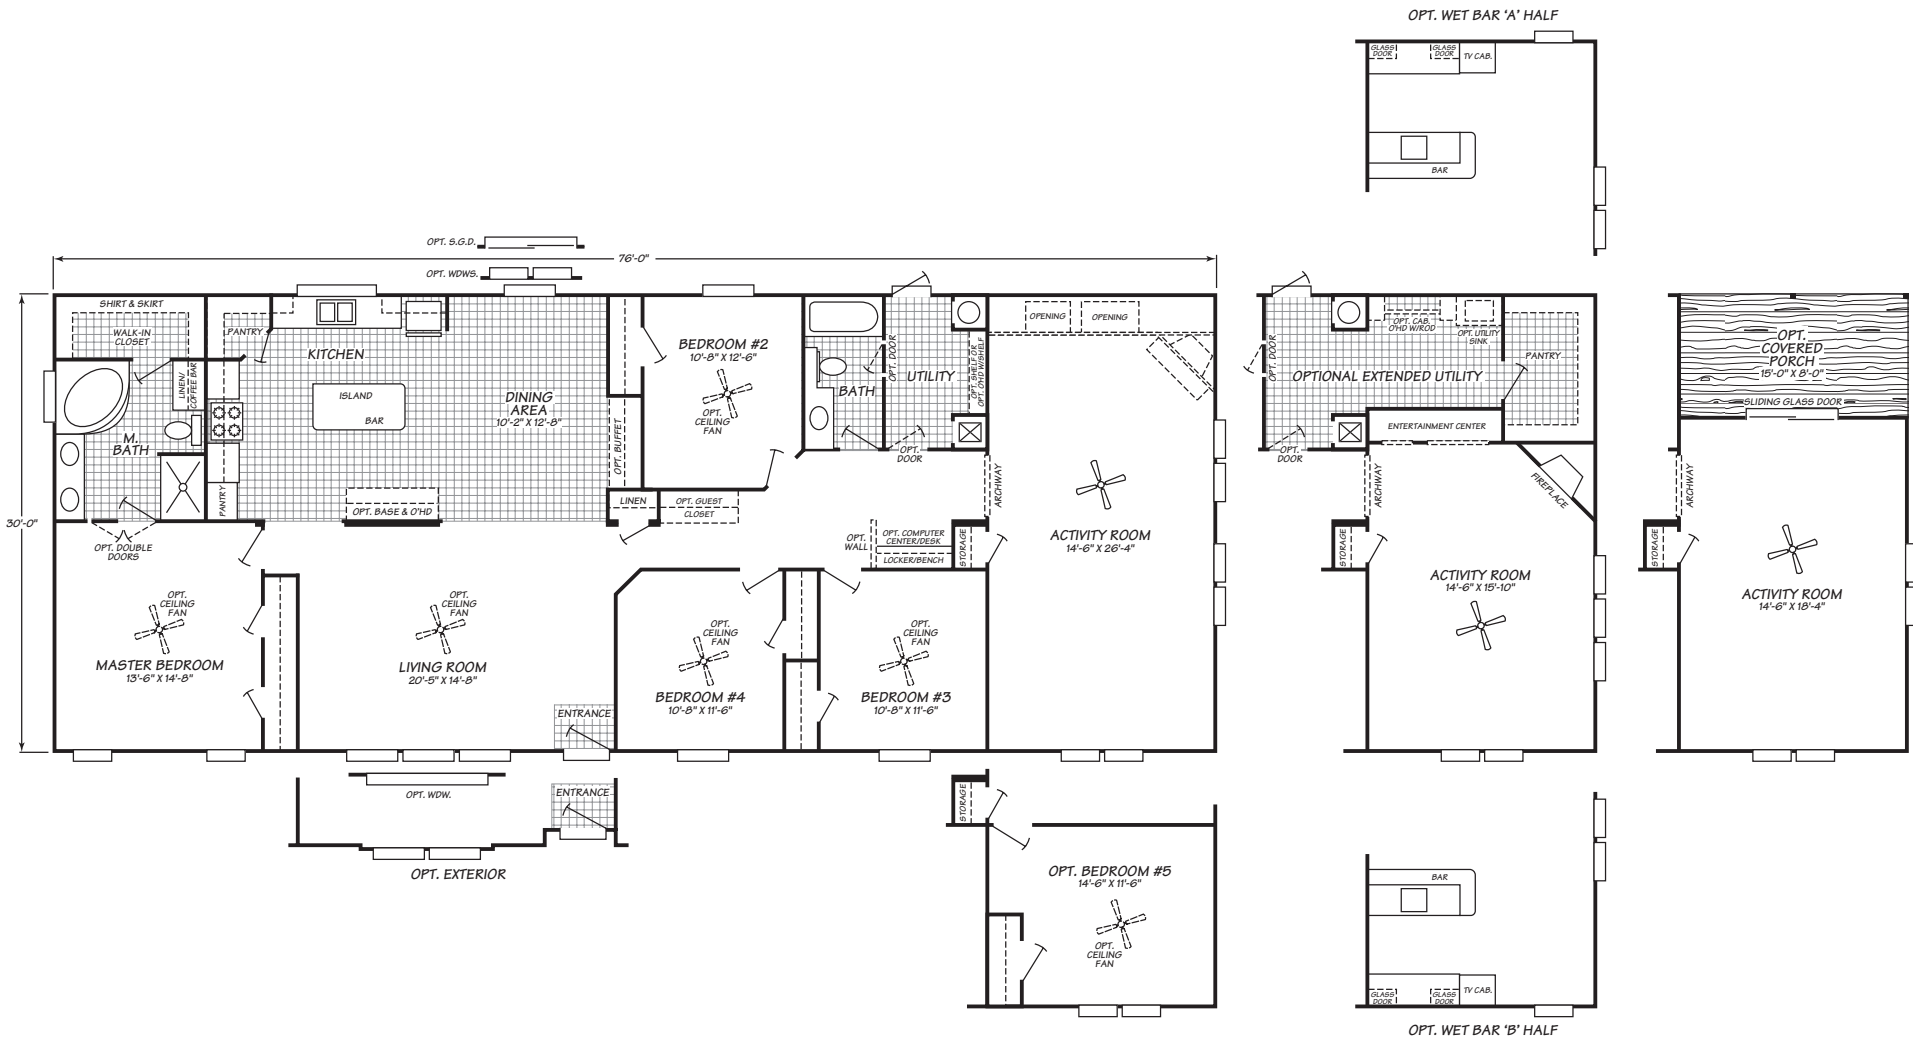

ROSENBERG FACTORY OUTLET
2001 FIRST STREET
ROSENBERG, TX 77471
CONTACT A FRIENDLY HOUSING CONSULTANT
1-800-818-2210

Chadwick Series Model 0764C

4 Bedrooms • 2 Baths • 2,280 Square Feet

Windows shown reflect standard aluminum windows. Selection of optional thermal pane (vinyl) windows may affect the size and number of windows.

Fleetwood Homes reserves the right to change colors, prices, specifications, models, dimensions and materials without notice. Rendering and diagrams are meant to be representative and, in keeping with Fleetwood's policy of constant updating and improvement, may vary from the actual home. All dimensions are nominal and approximated. Square footage is measured from exterior wall to exterior wall, and is an approximate figure. Length indicated in floorplans is floor length only. The length of the hitch is not included. (Add four feet to arrive at transportable length.) Ask your retailer for specifics. PRICES AND SPECIFICATIONS SUBJECT TO CHANGE WITHOUT NOTICE OR OBLIGATION.