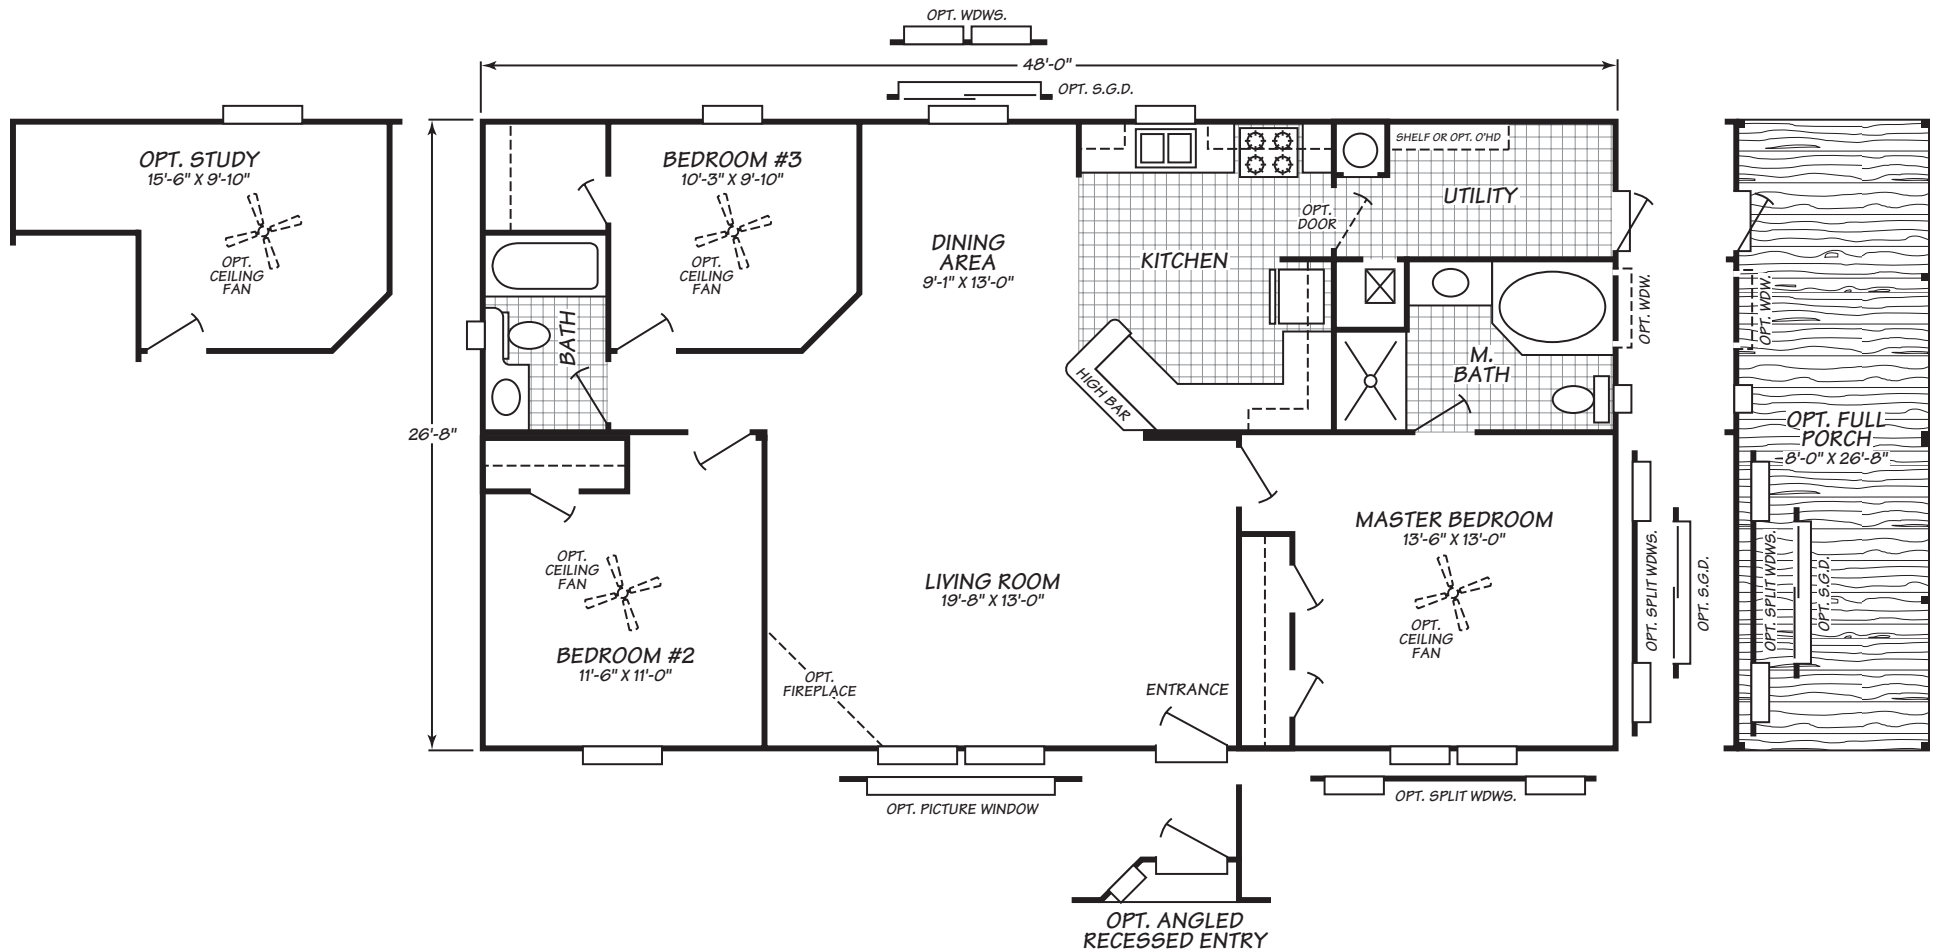

ROSENBERG FACTORY OUTLET
 2001 FIRST STREET
 ROSENBERG, TX 77471
 CONTACT A FRIENDLY HOUSING CONSULTANT
 1-800-818-2210

Chadwick Series Model 4483C

3 Bedrooms • 2 Baths • 1,279 Square Feet

Windows shown reflect standard aluminum windows. Selection of optional thermal pane (vinyl) windows may affect the size and number of windows.

Fleetwood Homes reserves the right to change colors, prices, specifications, models, dimensions and materials without notice. Rendering and diagrams are meant to be representative and, in keeping with Fleetwood's policy of constant updating and improvement, may vary from the actual home. All dimensions are nominal and approximated. Square footage is measured from exterior wall to exterior wall, and is an approximate figure. Length indicated in floorplans is floor length only. The length of the hitch is not included. (Add four feet to arrive at transportable length.) Ask your retailer for specifics. PRICES AND SPECIFICATIONS SUBJECT TO CHANGE WITHOUT NOTICE OR OBLIGATION.