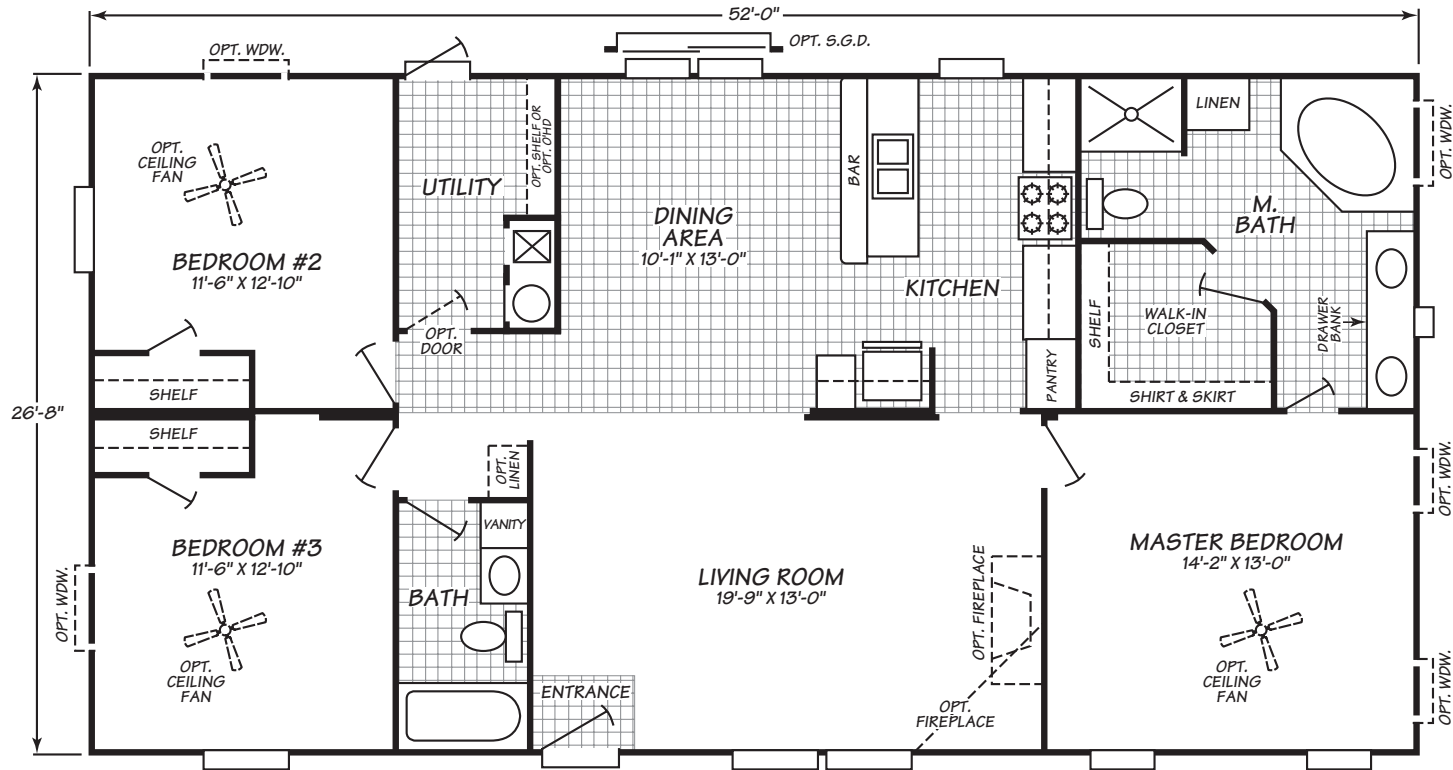

ROSENBERG FACTORY OUTLET
2001 FIRST STREET
ROSENBERG, TX 77471
CONTACT A FRIENDLY HOUSING CONSULTANT
1-800-818-2210

Chadwick Series Model 4523C

3 Bedrooms • 2 Baths • 1,386 Square Feet

Fleetwood Homes reserves the right to change colors, prices, specifications, models, dimensions and materials without notice. Rendering and diagrams are meant to be representative and, in keeping with Fleetwood's policy of constant updating and improvement, may vary from the actual home. All dimensions are nominal and approximated. Square footage is measured from exterior wall to exterior wall, and is an approximate figure. Length indicated in floorplans is floor length only. The length of the hitch is not included. (Add four feet to arrive at transportable length.) Ask your retailer for specifics. PRICES AND SPECIFICATIONS SUBJECT TO CHANGE WITHOUT NOTICE OR OBLIGATION.