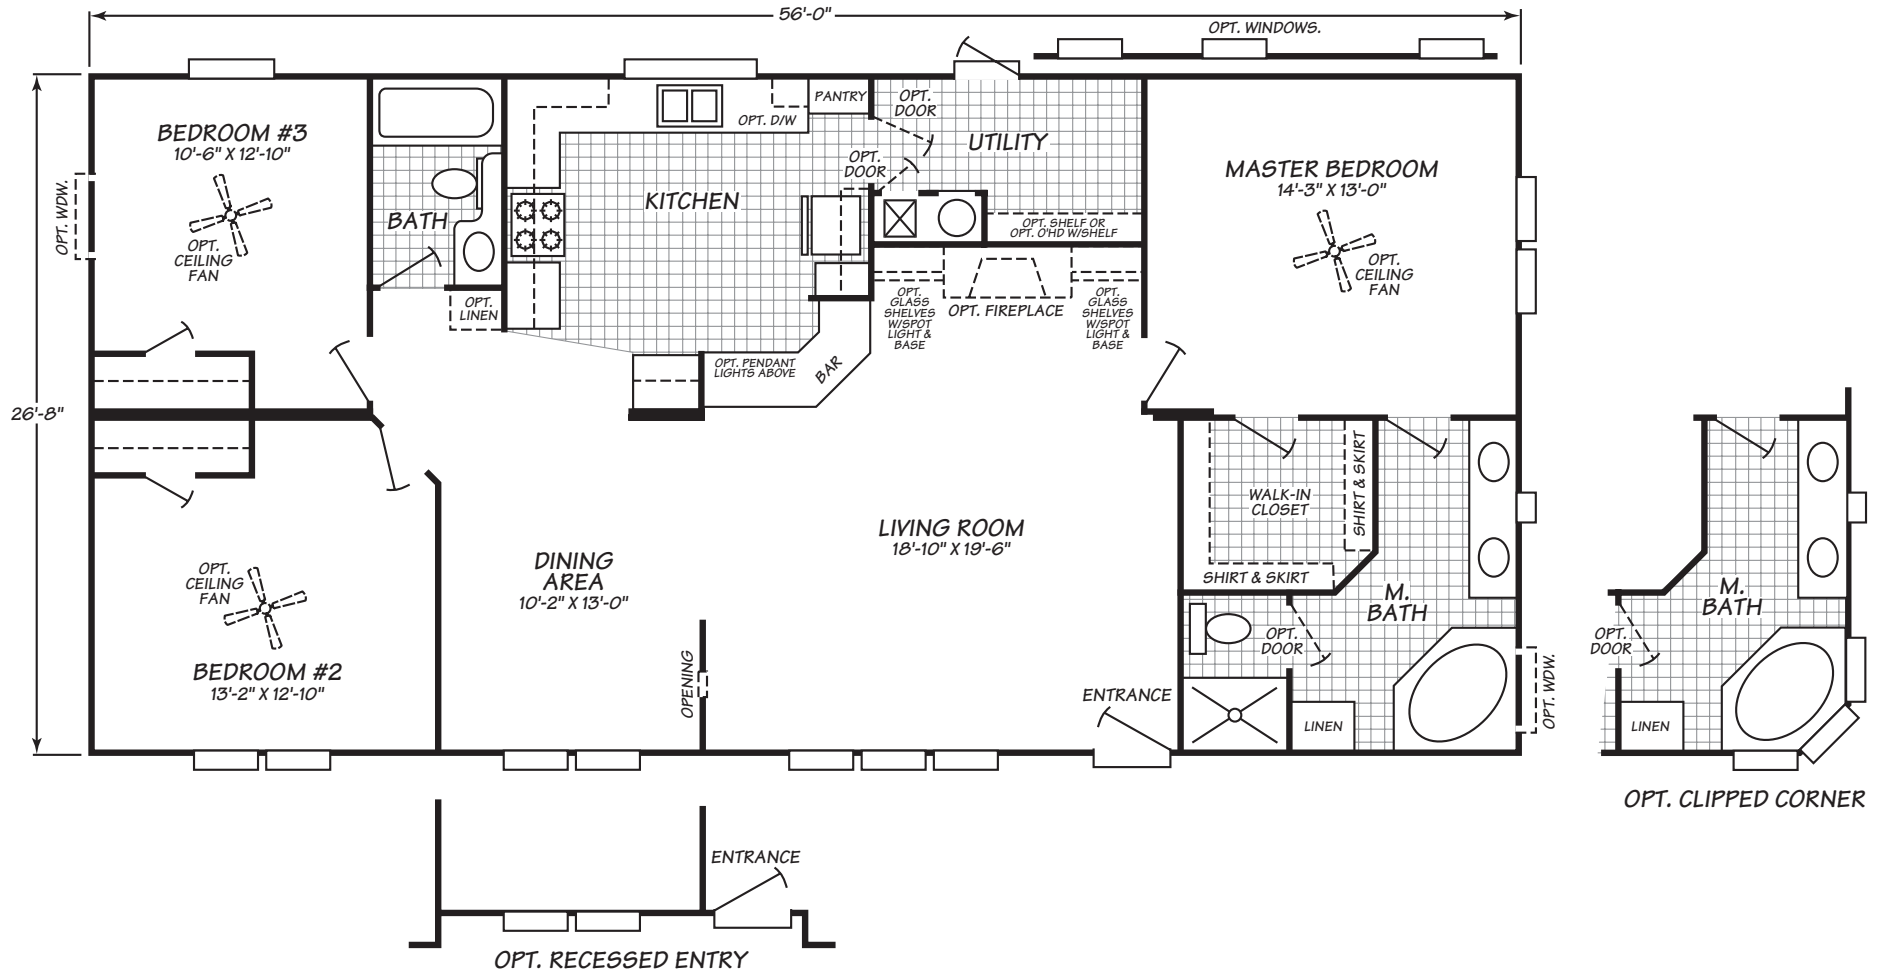

ROSENBERG FACTORY OUTLET

2001 FIRST STREET
ROSENBERG, TX 77471

CONTACT A FRIENDLY HOUSING CONSULTANT

1-800-818-2210

Chadwick Series Model 4563C

3 Bedrooms • 2 Baths • 1,492 Square Feet

Fleetwood Homes reserves the right to change colors, prices, specifications, models, dimensions and materials without notice. Rendering and diagrams are meant to be representative and, in keeping with Fleetwood's policy of constant updating and improvement, may vary from the actual home. All dimensions are nominal and approximated. Square footage is measured from exterior wall to exterior wall, and is an approximate figure. Length indicated in floorplans is floor length only. The length of the hitch is not included. (Add four feet to arrive at transportable length.) Ask your retailer for specifics. PRICES AND SPECIFICATIONS SUBJECT TO CHANGE WITHOUT NOTICE OR OBLIGATION.