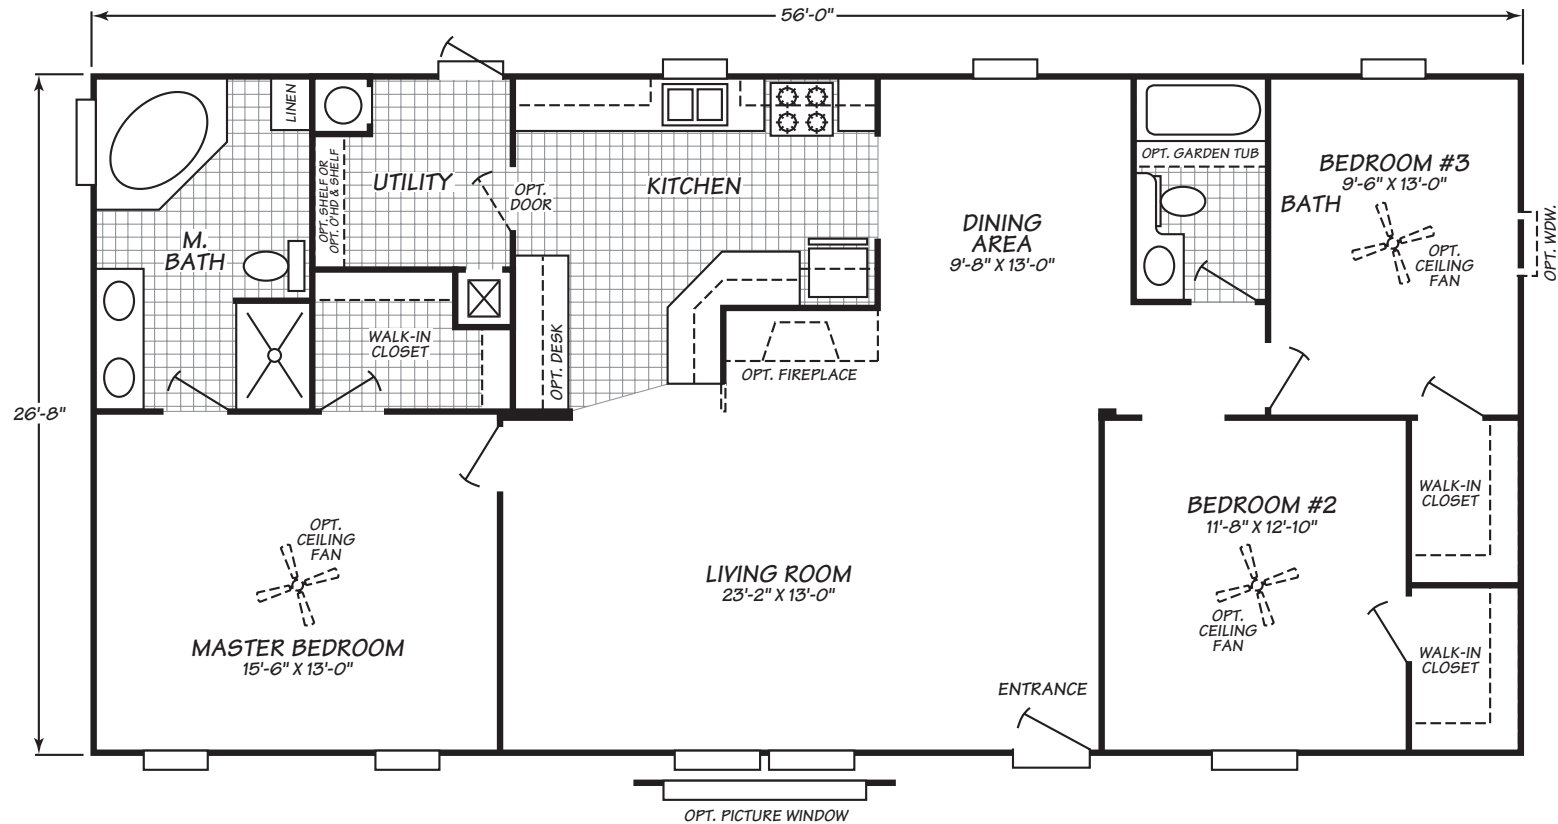

ROSENBERG FACTORY OUTLET
 2001 FIRST STREET
 ROSENBERG, TX 77471
 CONTACT A FRIENDLY HOUSING CONSULTANT
 1-800-818-2210

Chadwick Series Model 4563E

3 Bedrooms • 2 Baths • 1,492 Square Feet

Windows shown reflect standard aluminum windows. Selection of optional thermal pane (vinyl) windows may affect the size and number of windows.

Fleetwood Homes reserves the right to change colors, prices, specifications, models, dimensions and materials without notice. Rendering and diagrams are meant to be representative and, in keeping with Fleetwood's policy of constant updating and improvement, may vary from the actual home. All dimensions are nominal and approximated. Square footage is measured from exterior wall to exterior wall, and is an approximate figure. Length indicated in floorplans is floor length only. The length of the hitch is not included. (Add four feet to arrive at transportable length.) Ask your retailer for specifics. PRICES AND SPECIFICATIONS SUBJECT TO CHANGE WITHOUT NOTICE OR OBLIGATION.