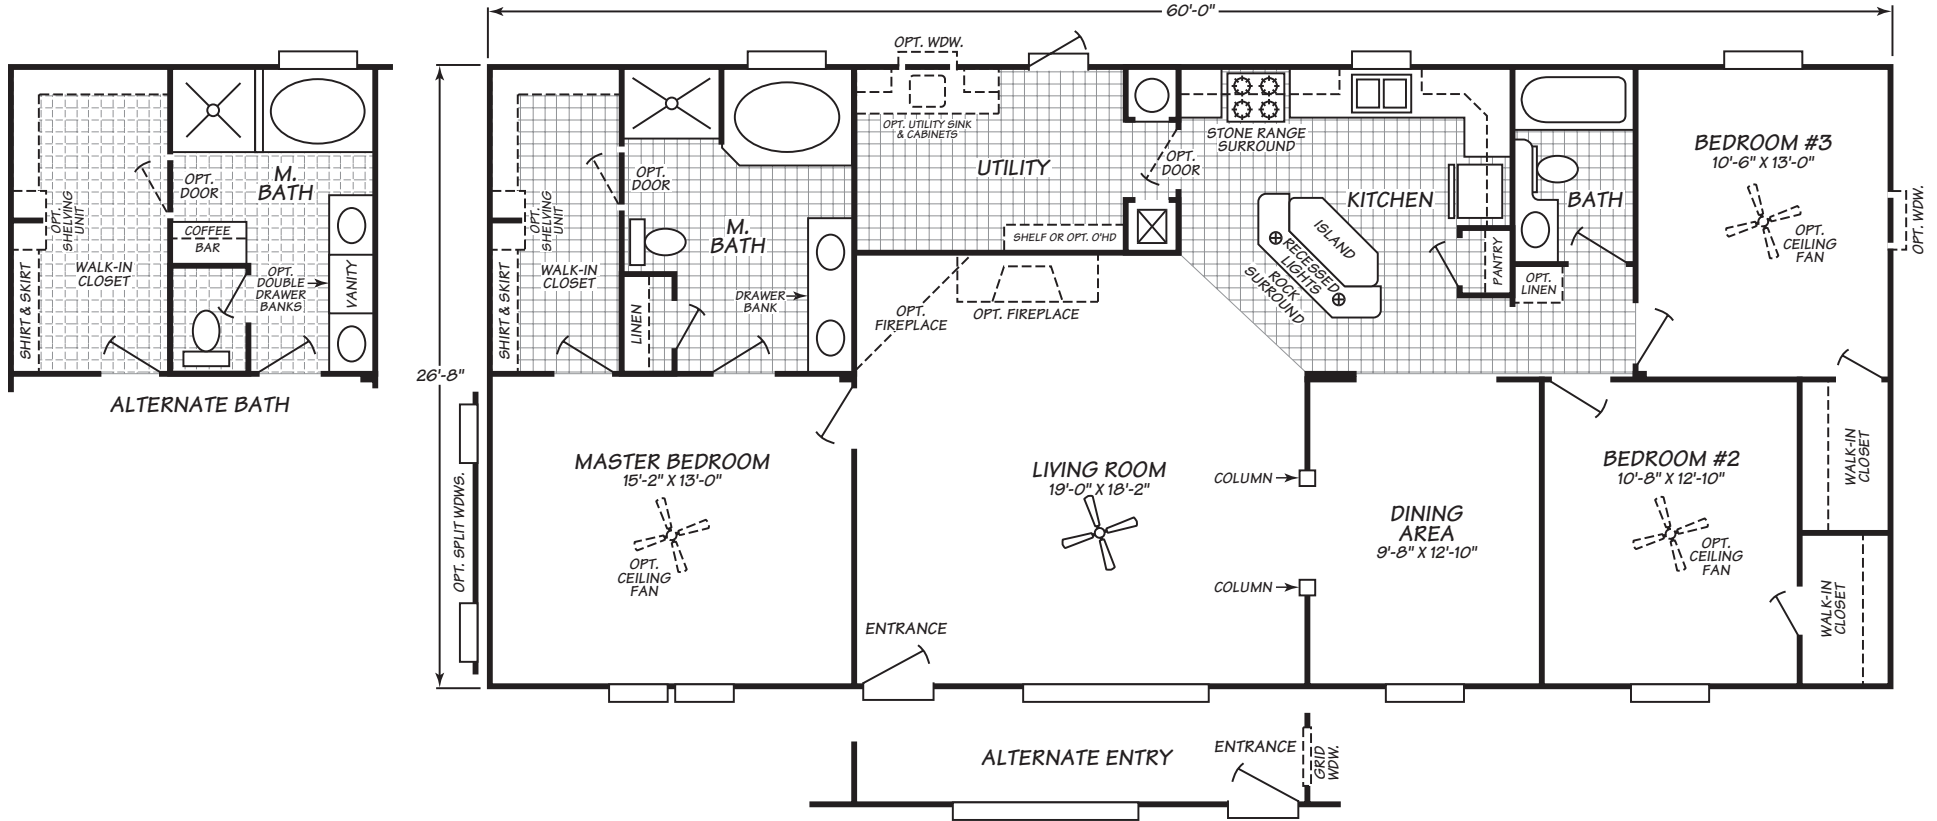

ROSENBERG FACTORY OUTLET

2001 FIRST STREET
ROSENBERG, TX 77471

CONTACT A FRIENDLY HOUSING CONSULTANT

1-800-818-2210

Chadwick Series Model 4603C

3 Bedrooms • 2 Baths • 1,599 Square Feet

Windows shown reflect standard aluminum windows. Selection of optional thermal pane (vinyl) windows may affect the size and number of windows.

Fleetwood Homes reserves the right to change colors, prices, specifications, models, dimensions and materials without notice. Rendering and diagrams are meant to be representative and, in keeping with Fleetwood's policy of constant updating and improvement, may vary from the actual home. All dimensions are nominal and approximated. Square footage is measured from exterior wall to exterior wall, and is an approximate figure. Length indicated in floorplans is floor length only. The length of the hitch is not included. (Add four feet to arrive at transportable length.) Ask your retailer for specifics. PRICES AND SPECIFICATIONS SUBJECT TO CHANGE WITHOUT NOTICE OR OBLIGATION.