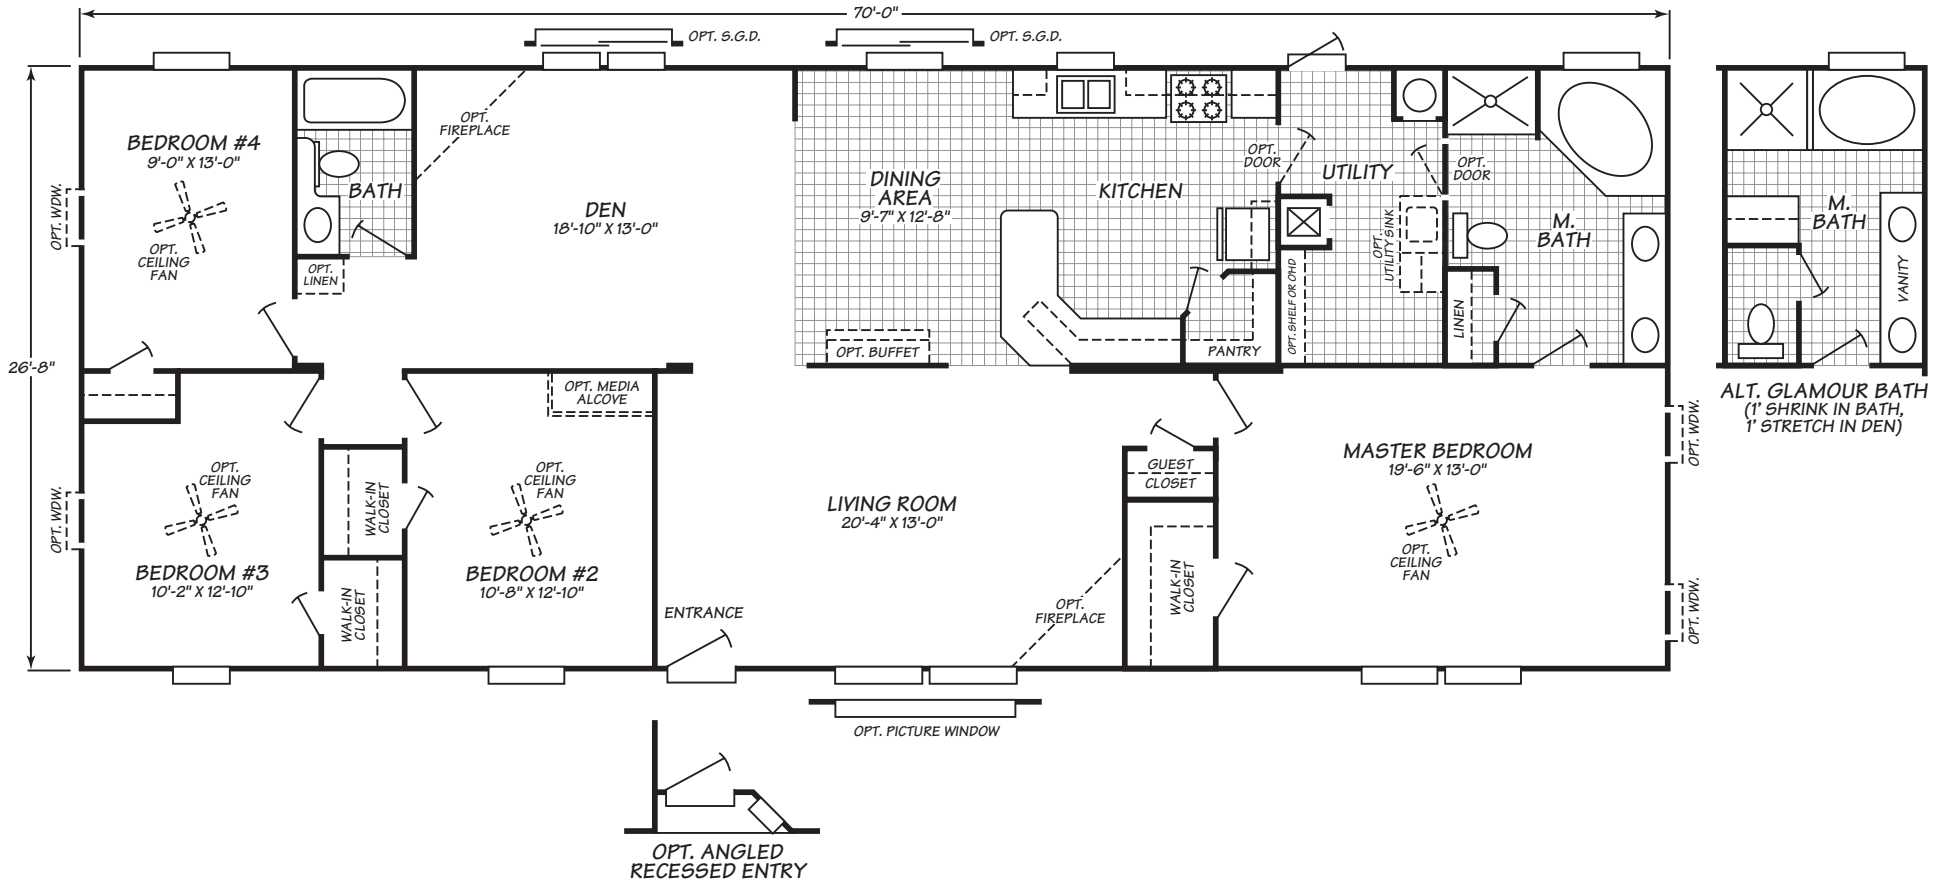

ROSENBERG FACTORY OUTLET
 2001 FIRST STREET
 ROSENBERG, TX 77471
 CONTACT A FRIENDLY HOUSING CONSULTANT
 1-800-818-2210

Chadwick Series Model 4704C

4 Bedrooms • 2 Baths • 1,866 Square Feet

Windows shown reflect standard aluminum windows. Selection of optional thermal pane (vinyl) windows may affect the size and number of windows.

Fleetwood Homes reserves the right to change colors, prices, specifications, models, dimensions and materials without notice. Rendering and diagrams are meant to be representative and, in keeping with Fleetwood's policy of constant updating and improvement, may vary from the actual home. All dimensions are nominal and approximated. Square footage is measured from exterior wall to exterior wall, and is an approximate figure. Length indicated in floorplans is floor length only. The length of the hitch is not included. (Add four feet to arrive at transportable length.) Ask your retailer for specifics. PRICES AND SPECIFICATIONS SUBJECT TO CHANGE WITHOUT NOTICE OR OBLIGATION.