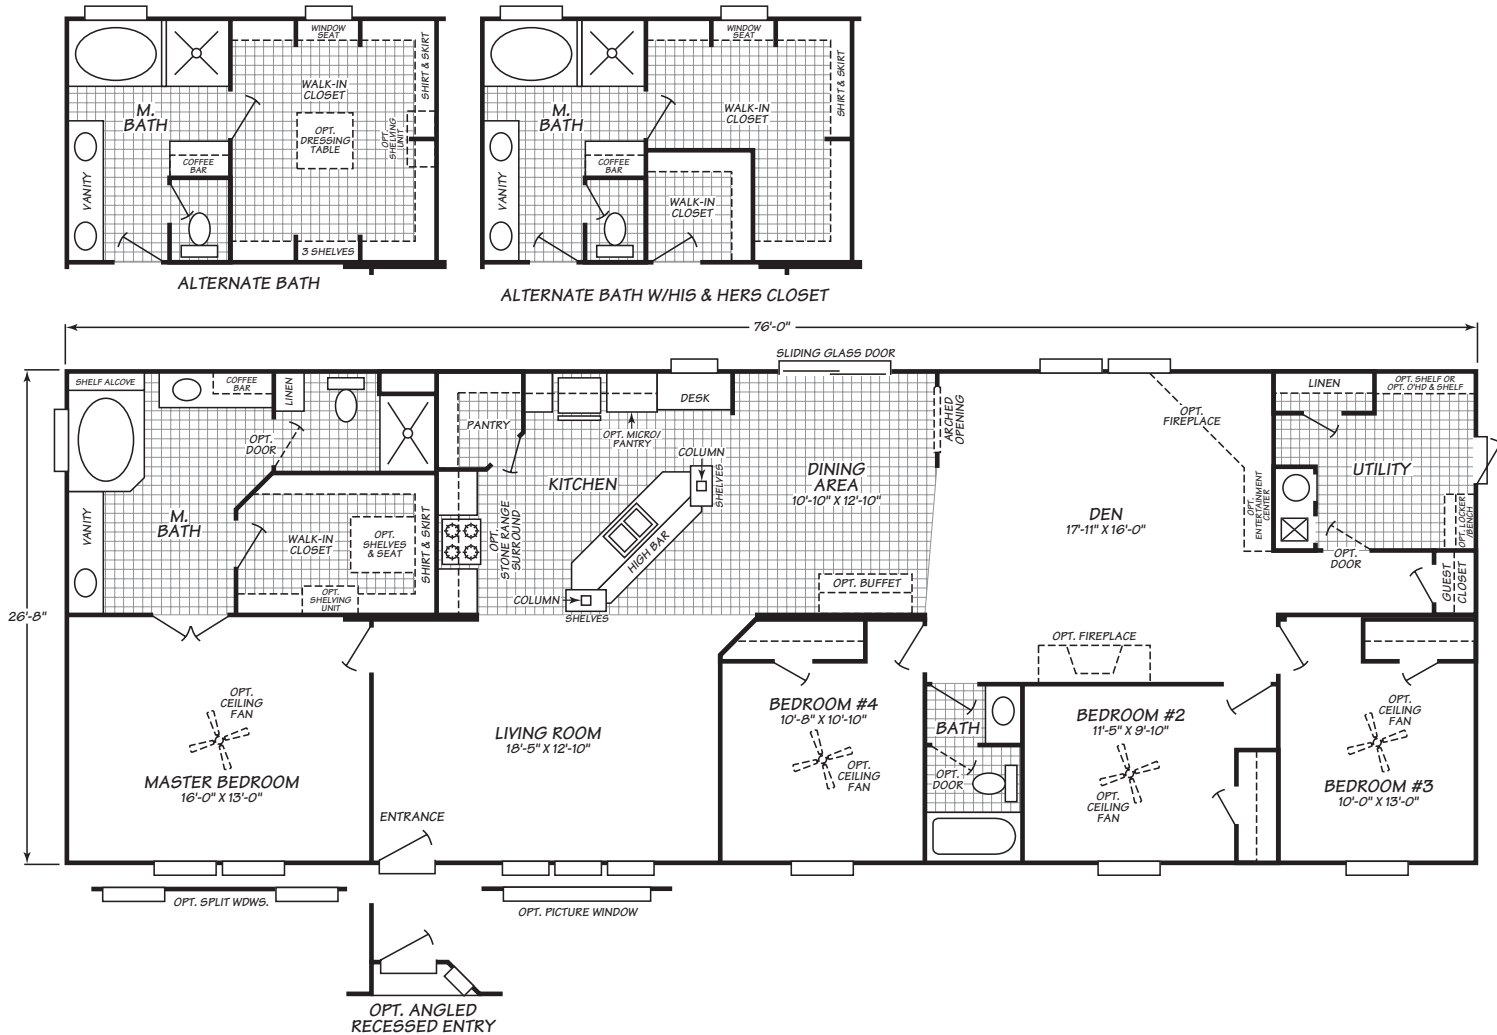

ROSENBERG FACTORY OUTLET
2001 FIRST STREET
ROSENBERG, TX 77471
CONTACT A FRIENDLY HOUSING CONSULTANT
1-800-818-2210

Chadwick Series Model 4764A

4 Bedrooms • 2 Baths • 2,026 Square Feet

Windows shown reflect standard aluminum windows. Selection of optional thermal pane (vinyl) windows may affect the size and number of windows.

Fleetwood Homes reserves the right to change colors, prices, specifications, models, dimensions and materials without notice. Rendering and diagrams are meant to be representative and, in keeping with Fleetwood's policy of constant updating and improvement, may vary from the actual home. All dimensions are nominal and approximated. Square footage is measured from exterior wall to exterior wall, and is an approximate figure. Length indicated in floorplans is floor length only. The length of the hitch is not included. (Add four feet to arrive at transportable length.) Ask your retailer for specifics. PRICES AND SPECIFICATIONS SUBJECT TO CHANGE WITHOUT NOTICE OR OBLIGATION.