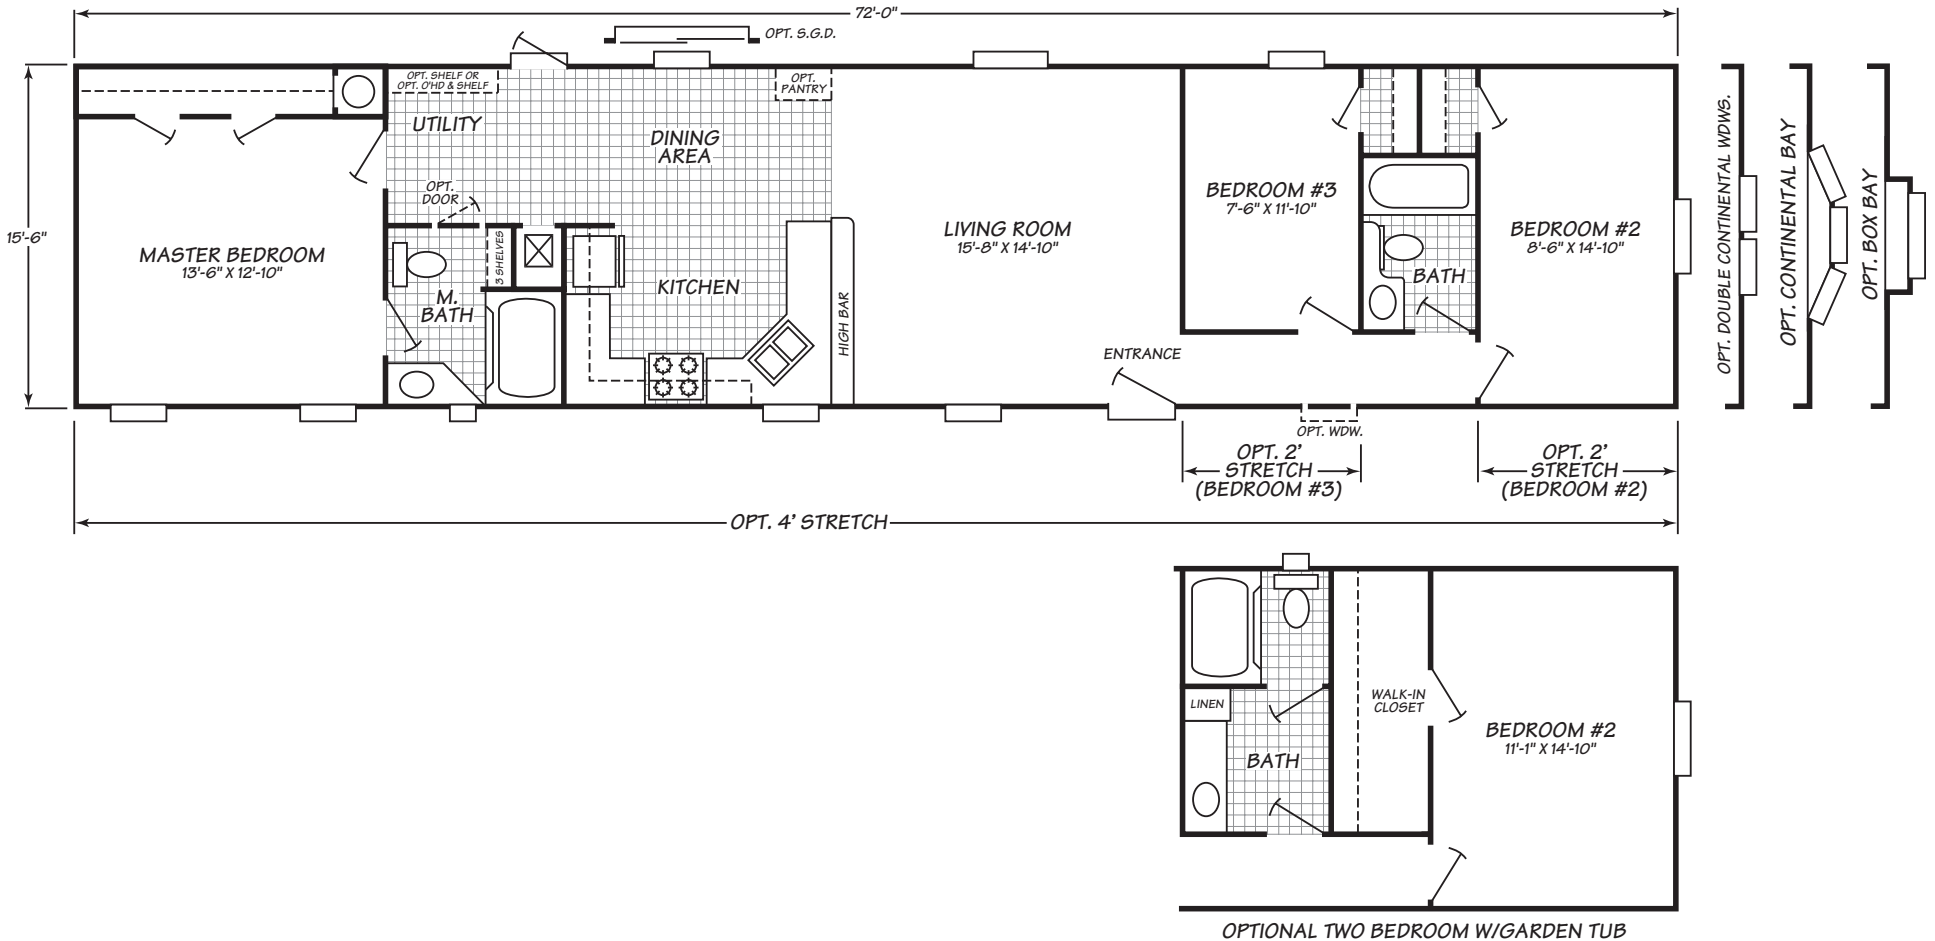

ROSENBERG FACTORY OUTLET
2001 FIRST STREET
ROSENBERG, TX 77471
CONTACT A FRIENDLY HOUSING CONSULTANT
1-800-818-2210

Coronado Series Model 6723C

3 Bedrooms • 2 Baths • 1,116 Square Feet

Windows shown reflect standard aluminum windows. Selection of optional thermal pane (vinyl) windows may affect the size and number of windows.

Fleetwood Homes reserves the right to change colors, prices, specifications, models, dimensions and materials without notice. Rendering and diagrams are meant to be representative and, in keeping with Fleetwood's policy of constant updating and improvement, may vary from the actual home. All dimensions are nominal and approximated. Square footage is measured from exterior wall to exterior wall, and is an approximate figure. Length indicated in floorplans is floor length only. The length of the hitch is not included. (Add four feet to arrive at transportable length.) Ask your retailer for specifics. PRICES AND SPECIFICATIONS SUBJECT TO CHANGE WITHOUT NOTICE OR OBLIGATION.