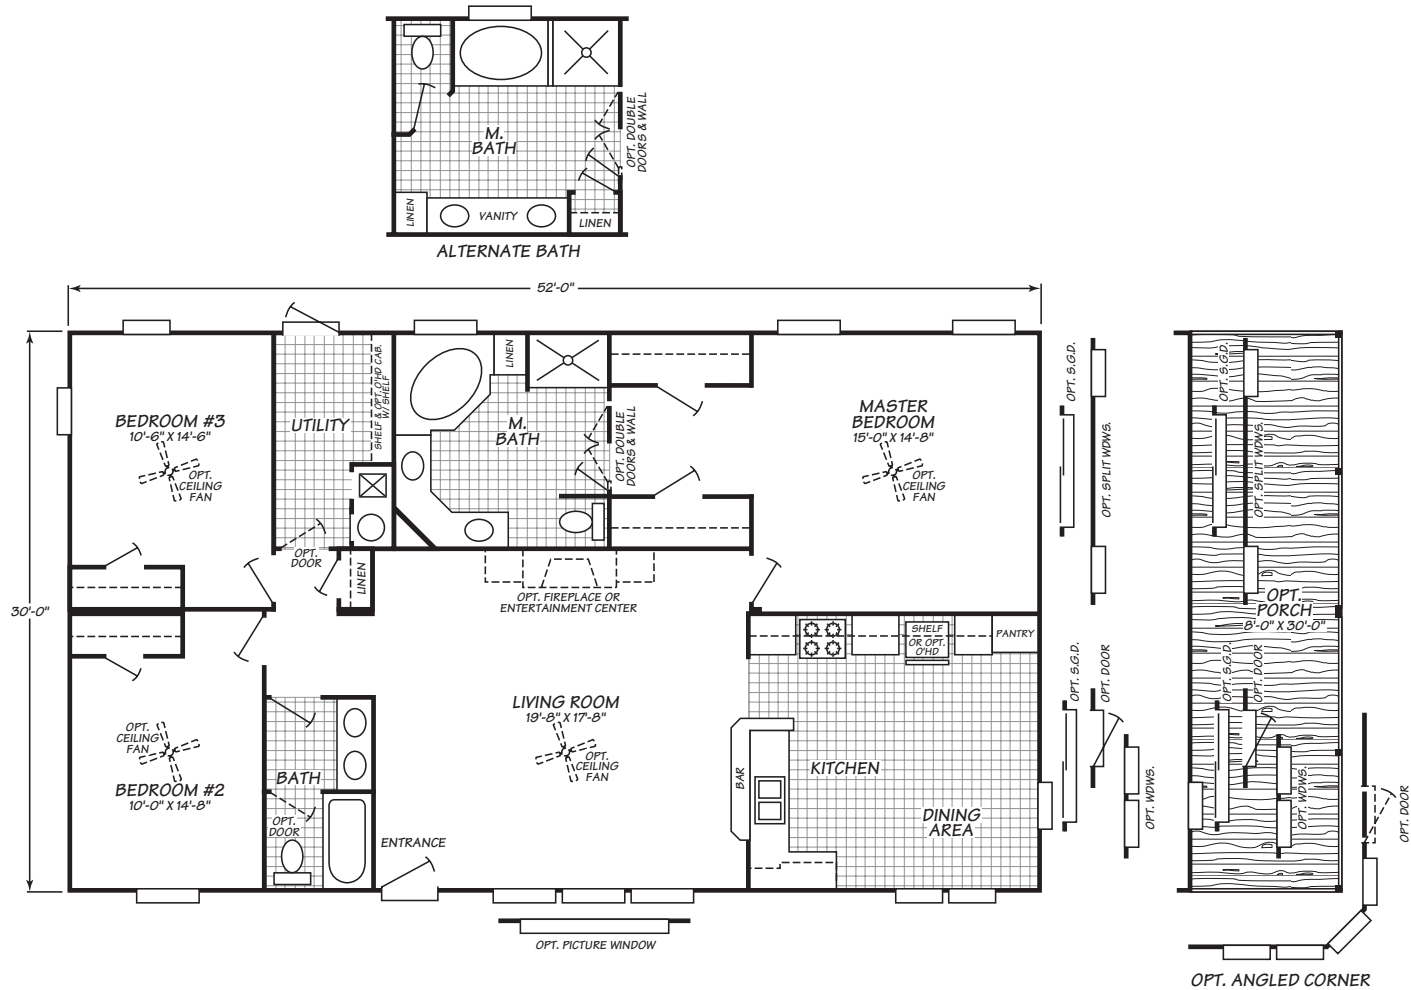

# Harbor Springs Series Model 0523H

3 Bedrooms • 2 Baths • 1,560 Square Feet

Windows shown reflect standard aluminum windows. Selection of optional thermal pane (vinyl) windows may affect the size and number of windows.

Fleetwood Homes reserves the right to change colors, prices, specifications, models, dimensions and materials without notice. Rendering and diagrams are meant to be representative and, in keeping with Fleetwood's policy of constant updating and improvement, may vary from the actual home. All dimensions are nominal and approximated. Square footage is measured from exterior wall to exterior wall, and is an approximate figure. Length indicated in floorplans is floor length only. The length of the hitch is not included. (Add four feet to arrive at transportable length.) Ask your retailer for specifics. PRICES AND SPECIFICATIONS SUBJECT TO CHANGE WITHOUT NOTICE OR OBLIGATION.