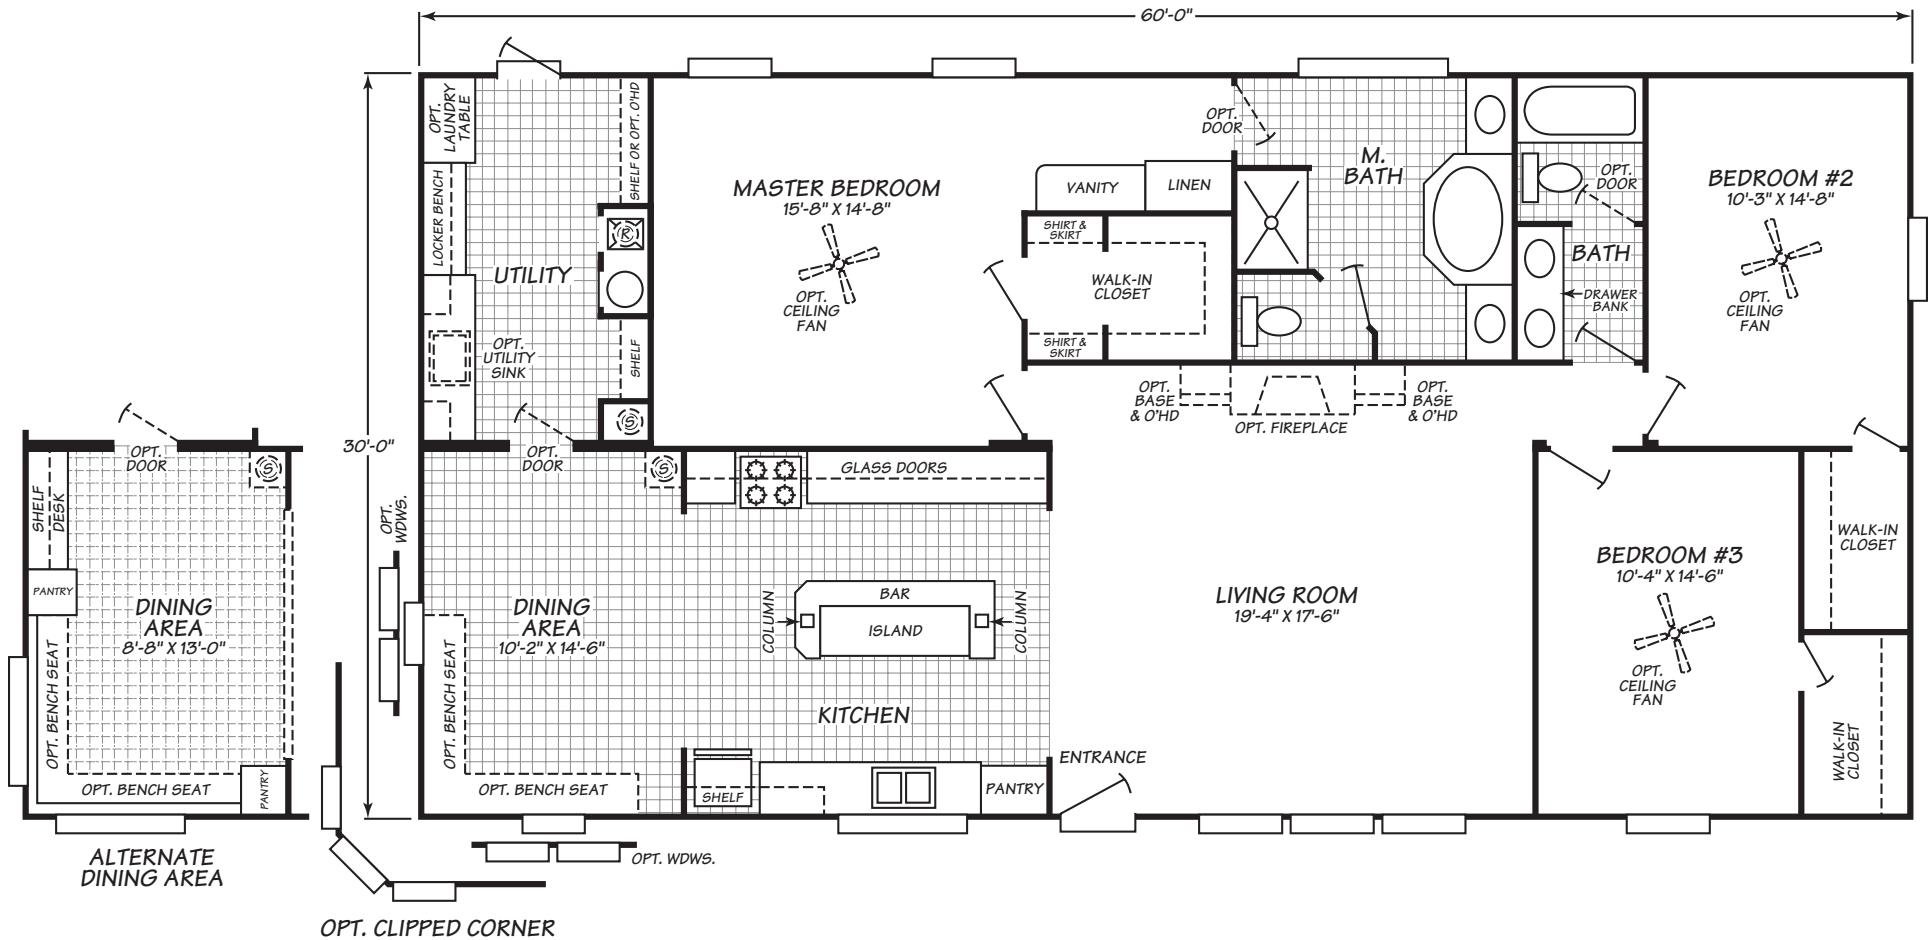

ROSENBERG FACTORY OUTLET
 2001 FIRST STREET
 ROSENBERG, TX 77471
CONTACT A FRIENDLY HOUSING CONSULTANT
 1-800-818-2210

Harbor Springs Series Model 0603H

3 Bedrooms • 2 Baths • 1,800 Square Feet

Windows shown reflect standard aluminum windows. Selection of optional thermal pane (vinyl) windows may affect the size and number of windows.

Fleetwood Homes reserves the right to change colors, prices, specifications, models, dimensions and materials without notice. Rendering and diagrams are meant to be representative and, in keeping with Fleetwood's policy of constant updating and improvement, may vary from the actual home. All dimensions are nominal and approximated. Square footage is measured from exterior wall to exterior wall, and is an approximate figure. Length indicated in floorplans is floor length only. The length of the hitch is not included. (Add four feet to arrive at transportable length.) Ask your retailer for specifics. PRICES AND SPECIFICATIONS SUBJECT TO CHANGE WITHOUT NOTICE OR OBLIGATION.