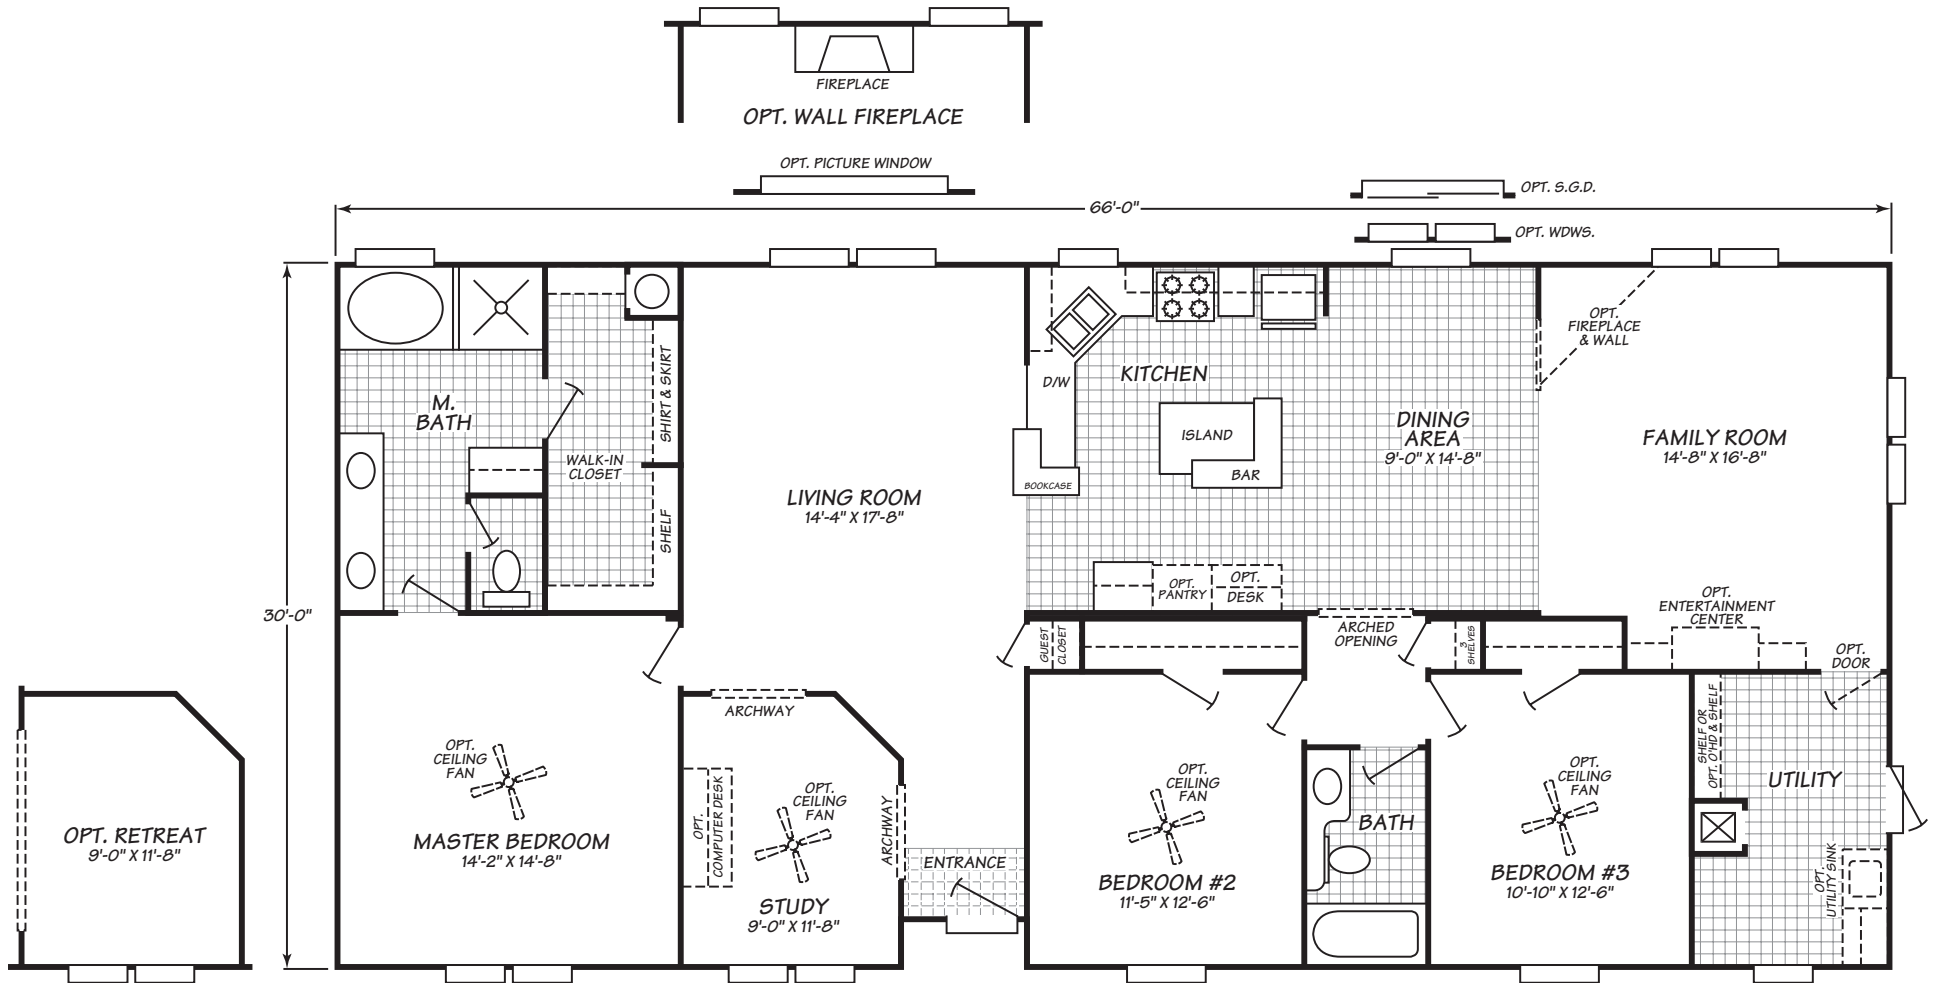

ROSENBERG FACTORY OUTLET
 2001 FIRST STREET
 ROSENBERG, TX 77471
 CONTACT A FRIENDLY HOUSING CONSULTANT
 1-800-818-2210

Harbor Springs Series Model 0663H

3 Bedrooms • 2 Baths • 1,980 Square Feet

Windows shown reflect standard aluminum windows. Selection of optional thermal pane (vinyl) windows may affect the size and number of windows.

Fleetwood Homes reserves the right to change colors, prices, specifications, models, dimensions and materials without notice. Rendering and diagrams are meant to be representative and, in keeping with Fleetwood's policy of constant updating and improvement, may vary from the actual home. All dimensions are nominal and approximated. Square footage is measured from exterior wall to exterior wall, and is an approximate figure. Length indicated in floorplans is floor length only. The length of the hitch is not included. (Add four feet to arrive at transportable length.) Ask your retailer for specifics. PRICES AND SPECIFICATIONS SUBJECT TO CHANGE WITHOUT NOTICE OR OBLIGATION.