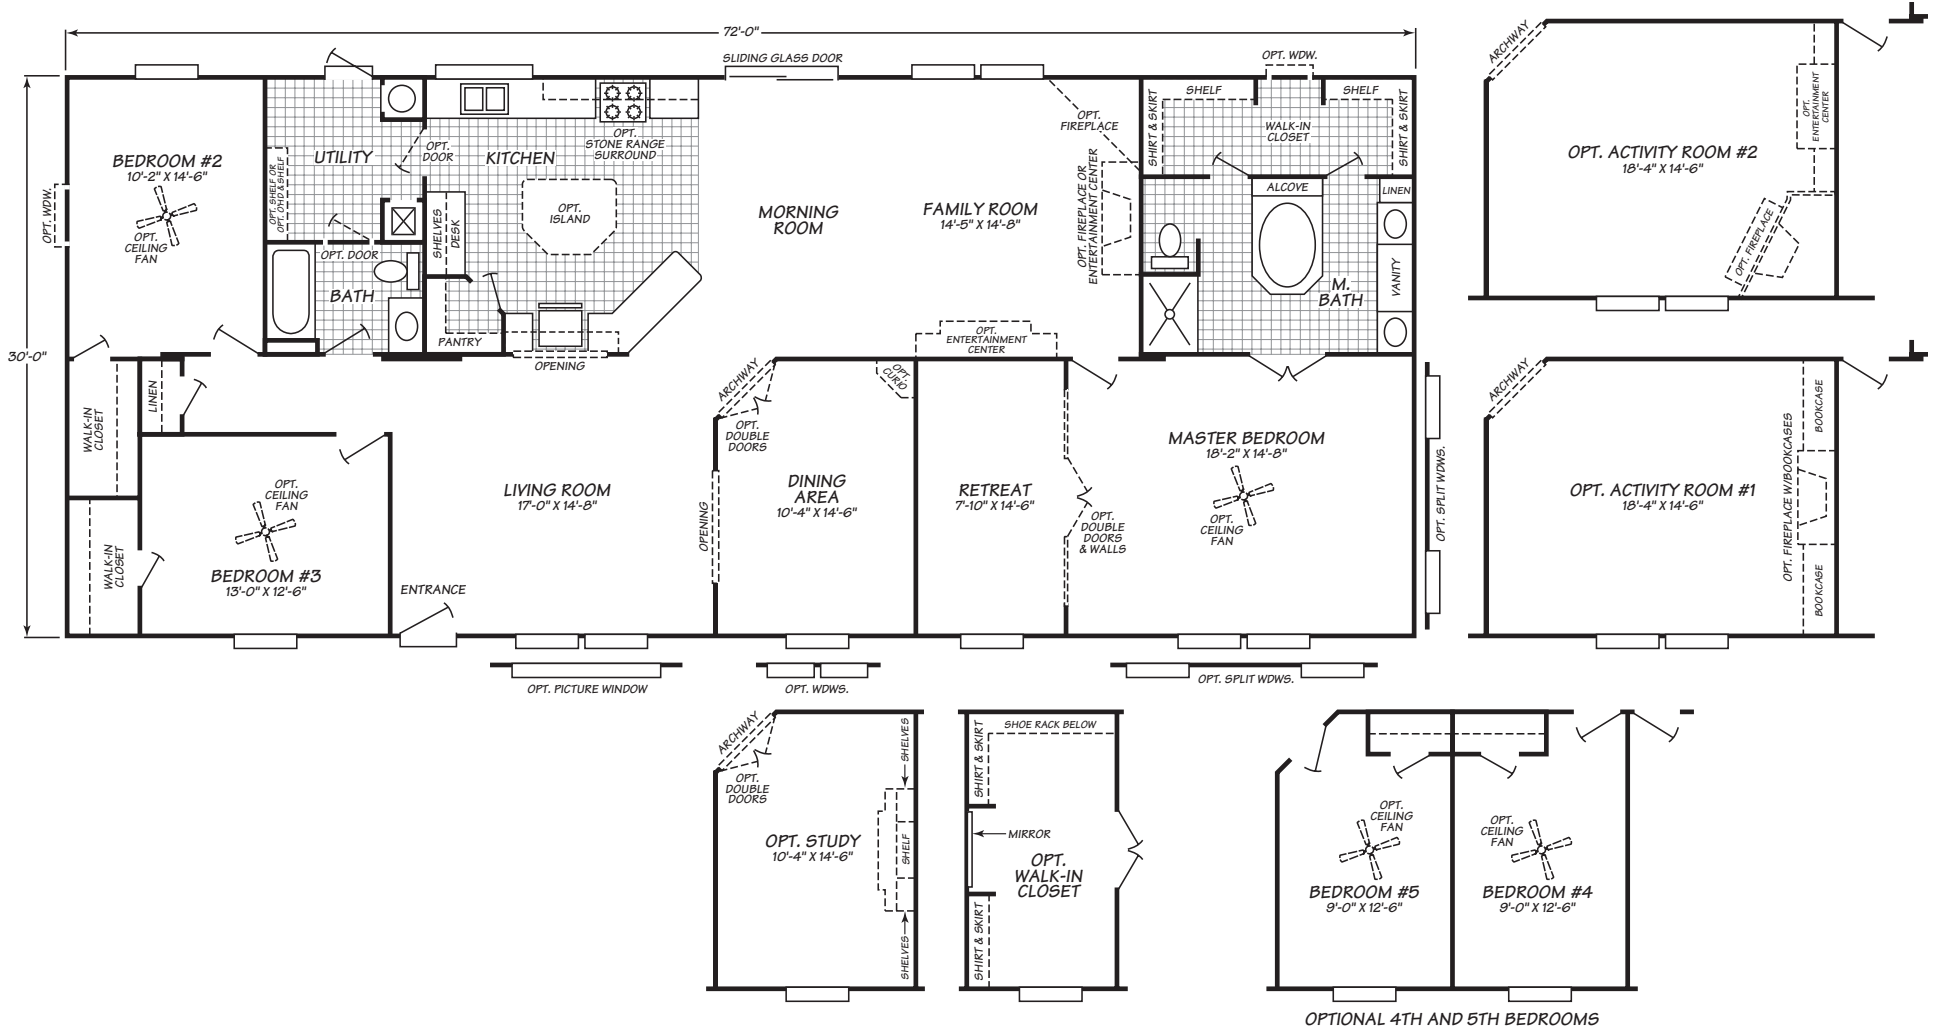

ROSENBERG FACTORY OUTLET
2001 FIRST STREET
ROSENBERG, TX 77471
CONTACT A FRIENDLY HOUSING CONSULTANT
1-800-818-2210

Harbor Springs Series Model 0723H

3 Bedrooms • 2 Baths • 2,160 Square Feet

Windows shown reflect standard aluminum windows. Selection of optional thermal pane (vinyl) windows may affect the size and number of windows.

Fleetwood Homes reserves the right to change colors, prices, specifications, models, dimensions and materials without notice. Rendering and diagrams are meant to be representative and, in keeping with Fleetwood's policy of constant updating and improvement, may vary from the actual home. All dimensions are nominal and approximated. Square footage is measured from exterior wall to exterior wall, and is an approximate figure. Length indicated in floorplans is floor length only. The length of the hitch is not included. (Add four feet to arrive at transportable length.) Ask your retailer for specifics. PRICES AND SPECIFICATIONS SUBJECT TO CHANGE WITHOUT NOTICE OR OBLIGATION.