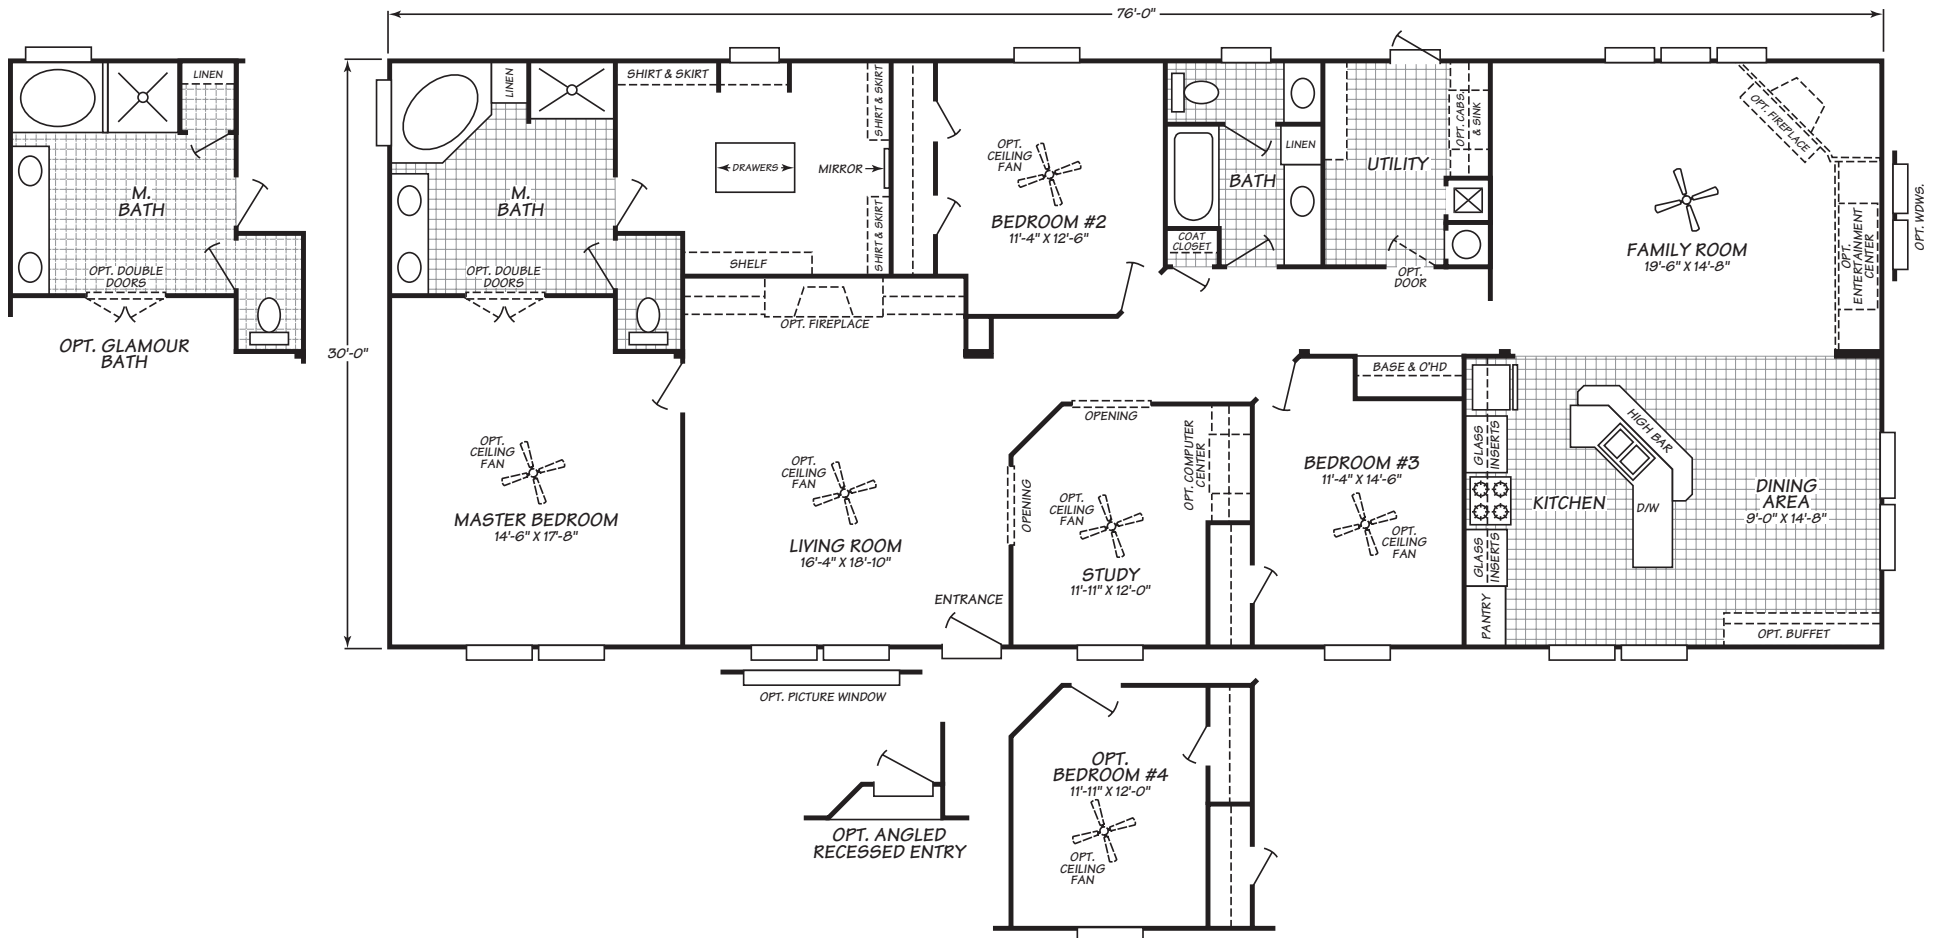

ROSENBERG FACTORY OUTLET
 2001 FIRST STREET
 ROSENBERG, TX 77471
 CONTACT A FRIENDLY HOUSING CONSULTANT
 1-800-818-2210

Harbor Springs Series Model 0763H

3 Bedrooms • 2 Baths • 2,280 Square Feet

Windows shown reflect standard aluminum windows. Selection of optional thermal pane (vinyl) windows may affect the size and number of windows.

Fleetwood Homes reserves the right to change colors, prices, specifications, models, dimensions and materials without notice. Rendering and diagrams are meant to be representative and, in keeping with Fleetwood's policy of constant updating and improvement, may vary from the actual home. All dimensions are nominal and approximated. Square footage is measured from exterior wall to exterior wall, and is an approximate figure. Length indicated in floorplans is floor length only. The length of the hitch is not included. (Add four feet to arrive at transportable length.) Ask your retailer for specifics. PRICES AND SPECIFICATIONS SUBJECT TO CHANGE WITHOUT NOTICE OR OBLIGATION.