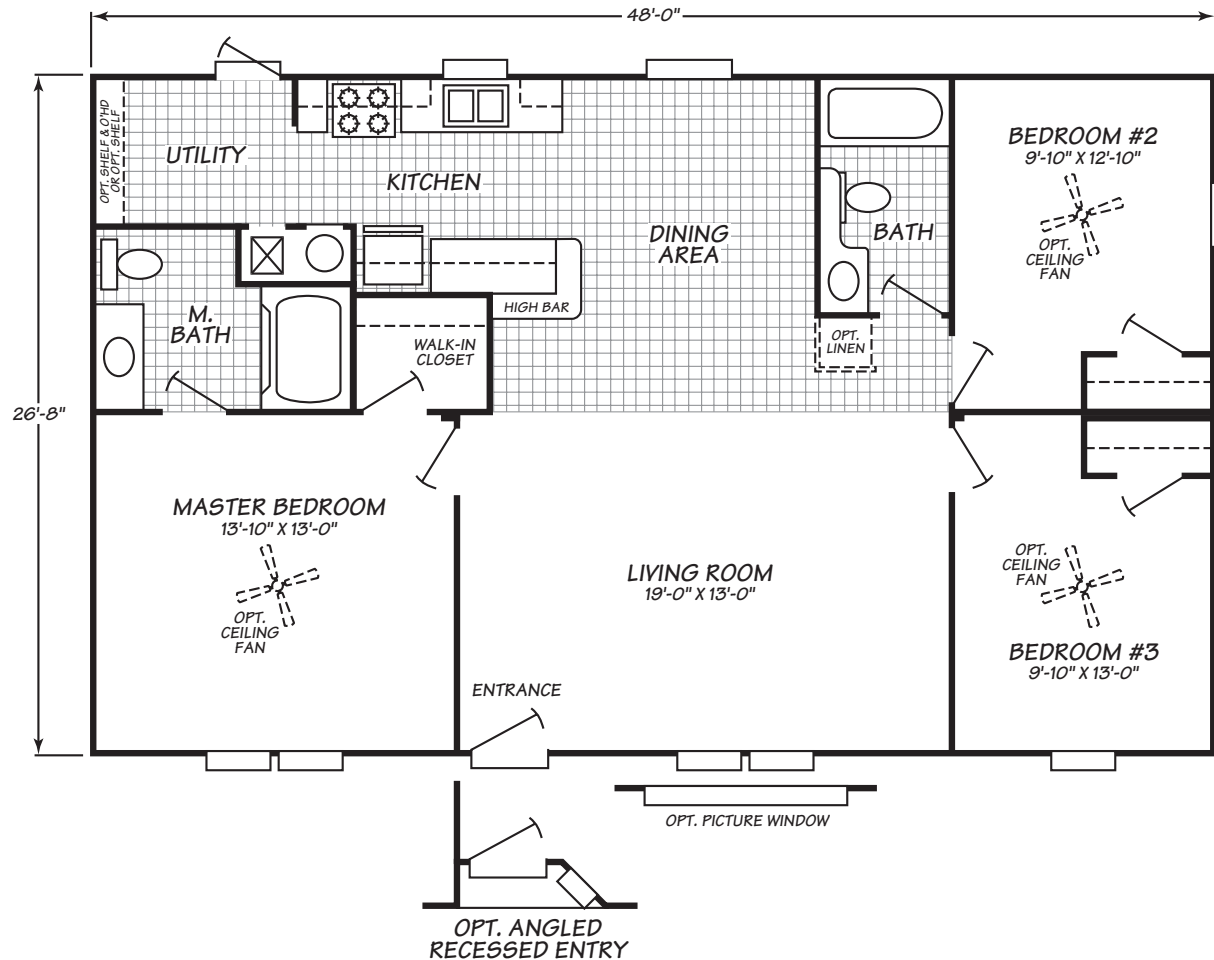

ROSENBERG FACTORY OUTLET

2001 FIRST STREET

ROSENBERG, TX 77471

CONTACT A FRIENDLY HOUSING CONSULTANT

1-800-818-2210

Harbor Springs Series Model 4443H

3 Bedrooms • 2 Baths • 1,173 Square Feet

Windows shown reflect standard aluminum windows. Selection of optional thermal pane (vinyl) windows may affect the size and number of windows.

Fleetwood Homes reserves the right to change colors, prices, specifications, models, dimensions and materials without notice. Rendering and diagrams are meant to be representative and, in keeping with Fleetwood's policy of constant updating and improvement, may vary from the actual home. All dimensions are nominal and approximated. Square footage is measured from exterior wall to exterior wall, and is an approximate figure. Length indicated in floorplans is floor length only. The length of the hitch is not included. (Add four feet to arrive at transportable length.) Ask your retailer for specifics. PRICES AND SPECIFICATIONS SUBJECT TO CHANGE WITHOUT NOTICE OR OBLIGATION.