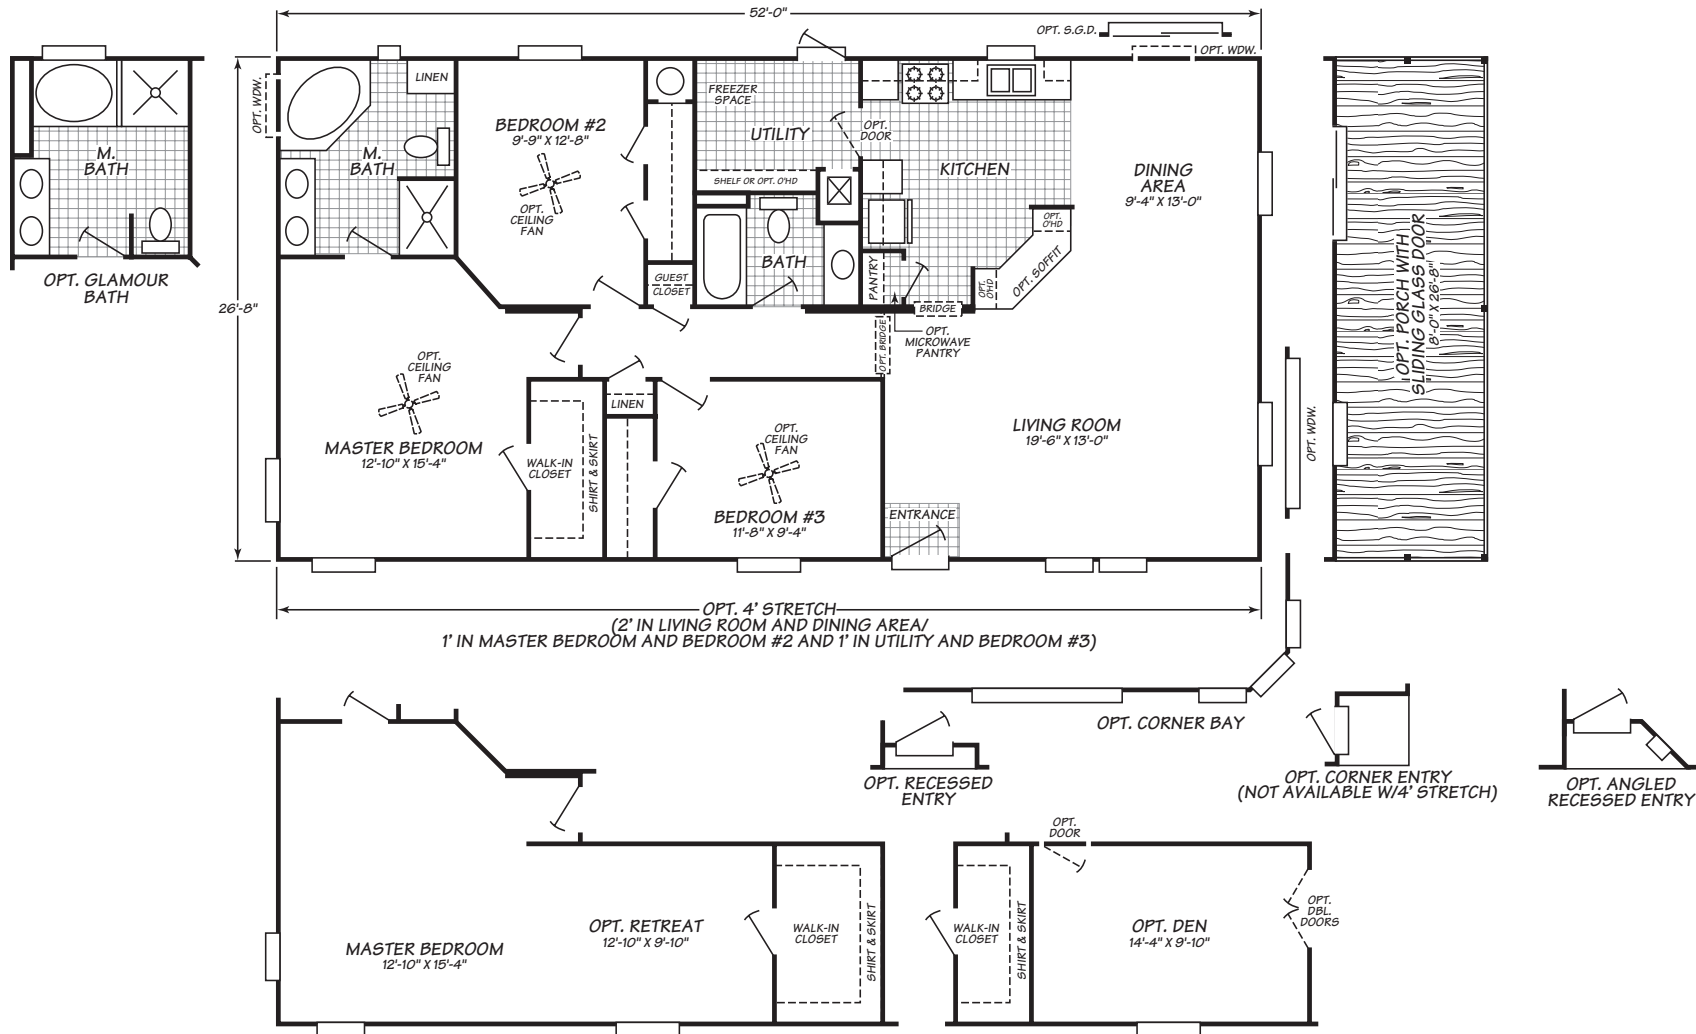

ROSENBERG FACTORY OUTLET
 2001 FIRST STREET
 ROSENBERG, TX 77471
 CONTACT A FRIENDLY HOUSING CONSULTANT
 1-800-818-2210

Harbor Springs Series Model 4523H

3 Bedrooms • 2 Baths • 1,386 Square Feet

Windows shown reflect standard aluminum windows. Selection of optional thermal pane (vinyl) windows may affect the size and number of windows.

Fleetwood Homes reserves the right to change colors, prices, specifications, models, dimensions and materials without notice. Rendering and diagrams are meant to be representative and, in keeping with Fleetwood's policy of constant updating and improvement, may vary from the actual home. All dimensions are nominal and approximated. Square footage is measured from exterior wall to exterior wall, and is an approximate figure. Length indicated in floorplans is floor length only. The length of the hitch is not included. (Add four feet to arrive at transportable length.) Ask your retailer for specifics. PRICES AND SPECIFICATIONS SUBJECT TO CHANGE WITHOUT NOTICE OR OBLIGATION.