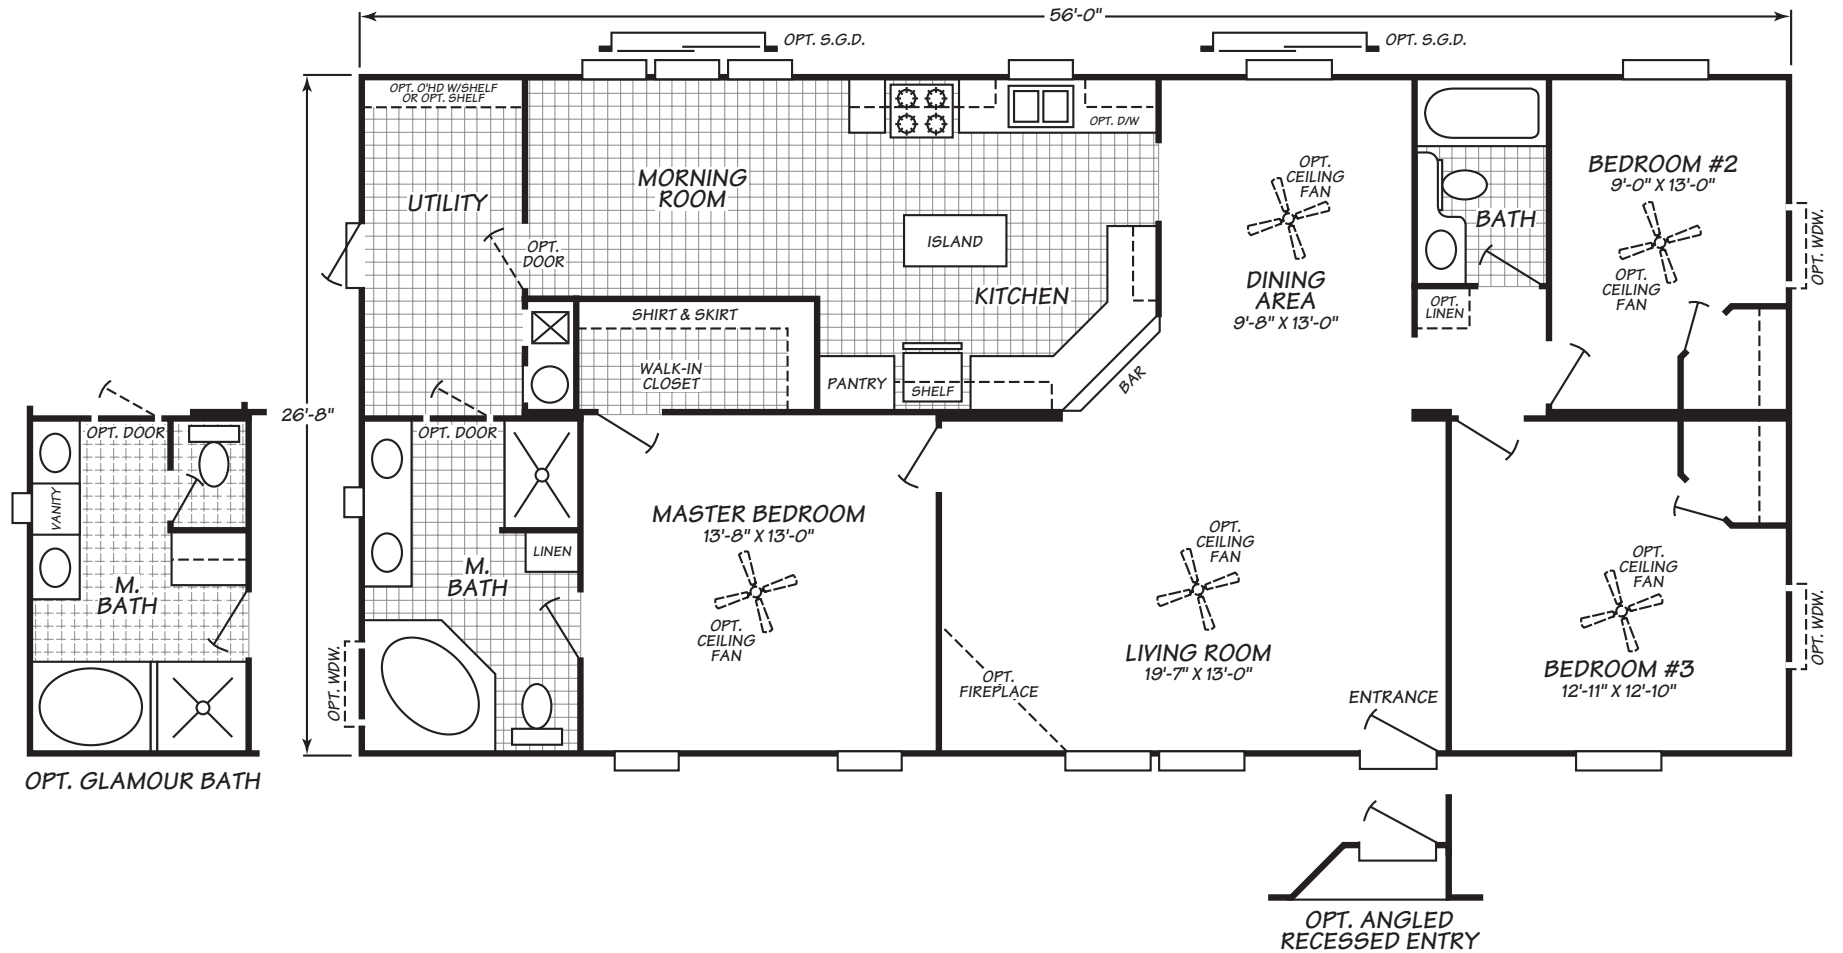

ROSENBERG FACTORY OUTLET
2001 FIRST STREET
ROSENBERG, TX 77471
CONTACT A FRIENDLY HOUSING CONSULTANT
1-800-818-2210

Harbor Springs Series Model 4563H

3 Bedrooms • 2 Baths • 1,492 Square Feet

Windows shown reflect standard aluminum windows. Selection of optional thermal pane (vinyl) windows may affect the size and number of windows.

Fleetwood Homes reserves the right to change colors, prices, specifications, models, dimensions and materials without notice. Rendering and diagrams are meant to be representative and, in keeping with Fleetwood's policy of constant updating and improvement, may vary from the actual home. All dimensions are nominal and approximated. Square footage is measured from exterior wall to exterior wall, and is an approximate figure. Length indicated in floorplans is floor length only. The length of the hitch is not included. (Add four feet to arrive at transportable length.) Ask your retailer for specifics. PRICES AND SPECIFICATIONS SUBJECT TO CHANGE WITHOUT NOTICE OR OBLIGATION.