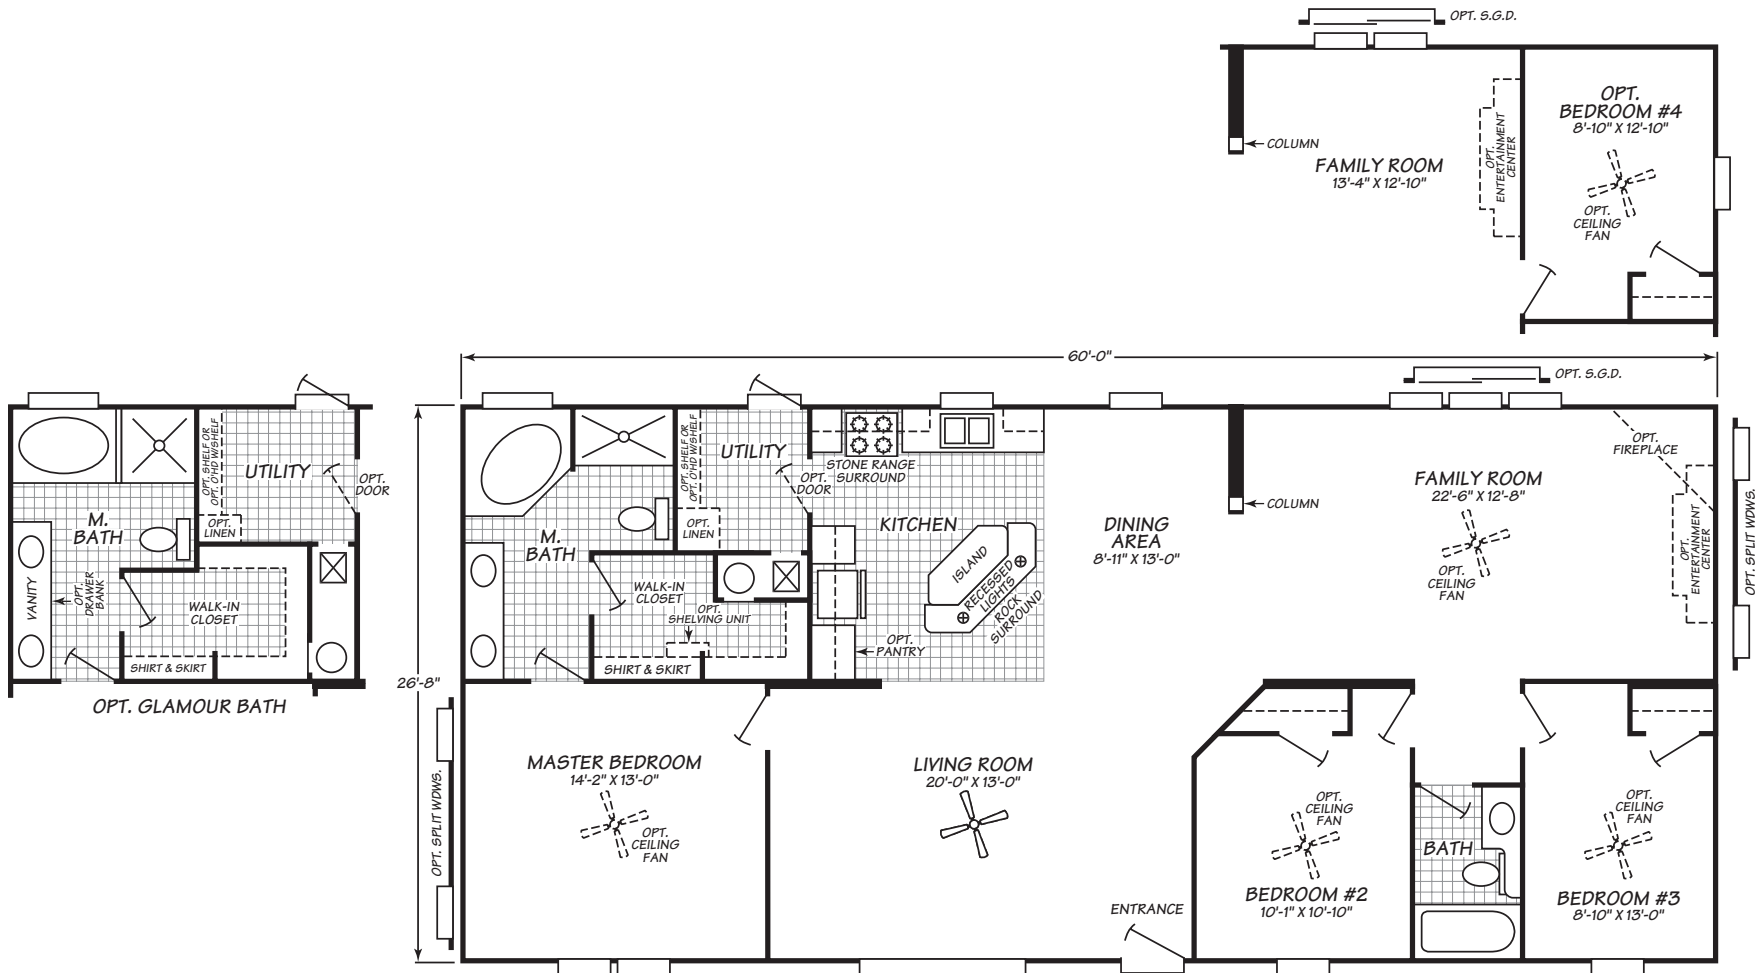

# Harbor Springs Series Model 4603A

3 Bedrooms • 2 Baths • 1,599 Square Feet

Windows shown reflect standard aluminum windows. Selection of optional thermal pane (vinyl) windows may affect the size and number of windows.

Fleetwood Homes reserves the right to change colors, prices, specifications, models, dimensions and materials without notice. Rendering and diagrams are meant to be representative and, in keeping with Fleetwood's policy of constant updating and improvement, may vary from the actual home. All dimensions are nominal and approximated. Square footage is measured from exterior wall to exterior wall, and is an approximate figure. Length indicated in floorplans is floor length only. The length of the hitch is not included. (Add four feet to arrive at transportable length.) Ask your retailer for specifics. PRICES AND SPECIFICATIONS SUBJECT TO CHANGE WITHOUT NOTICE OR OBLIGATION.