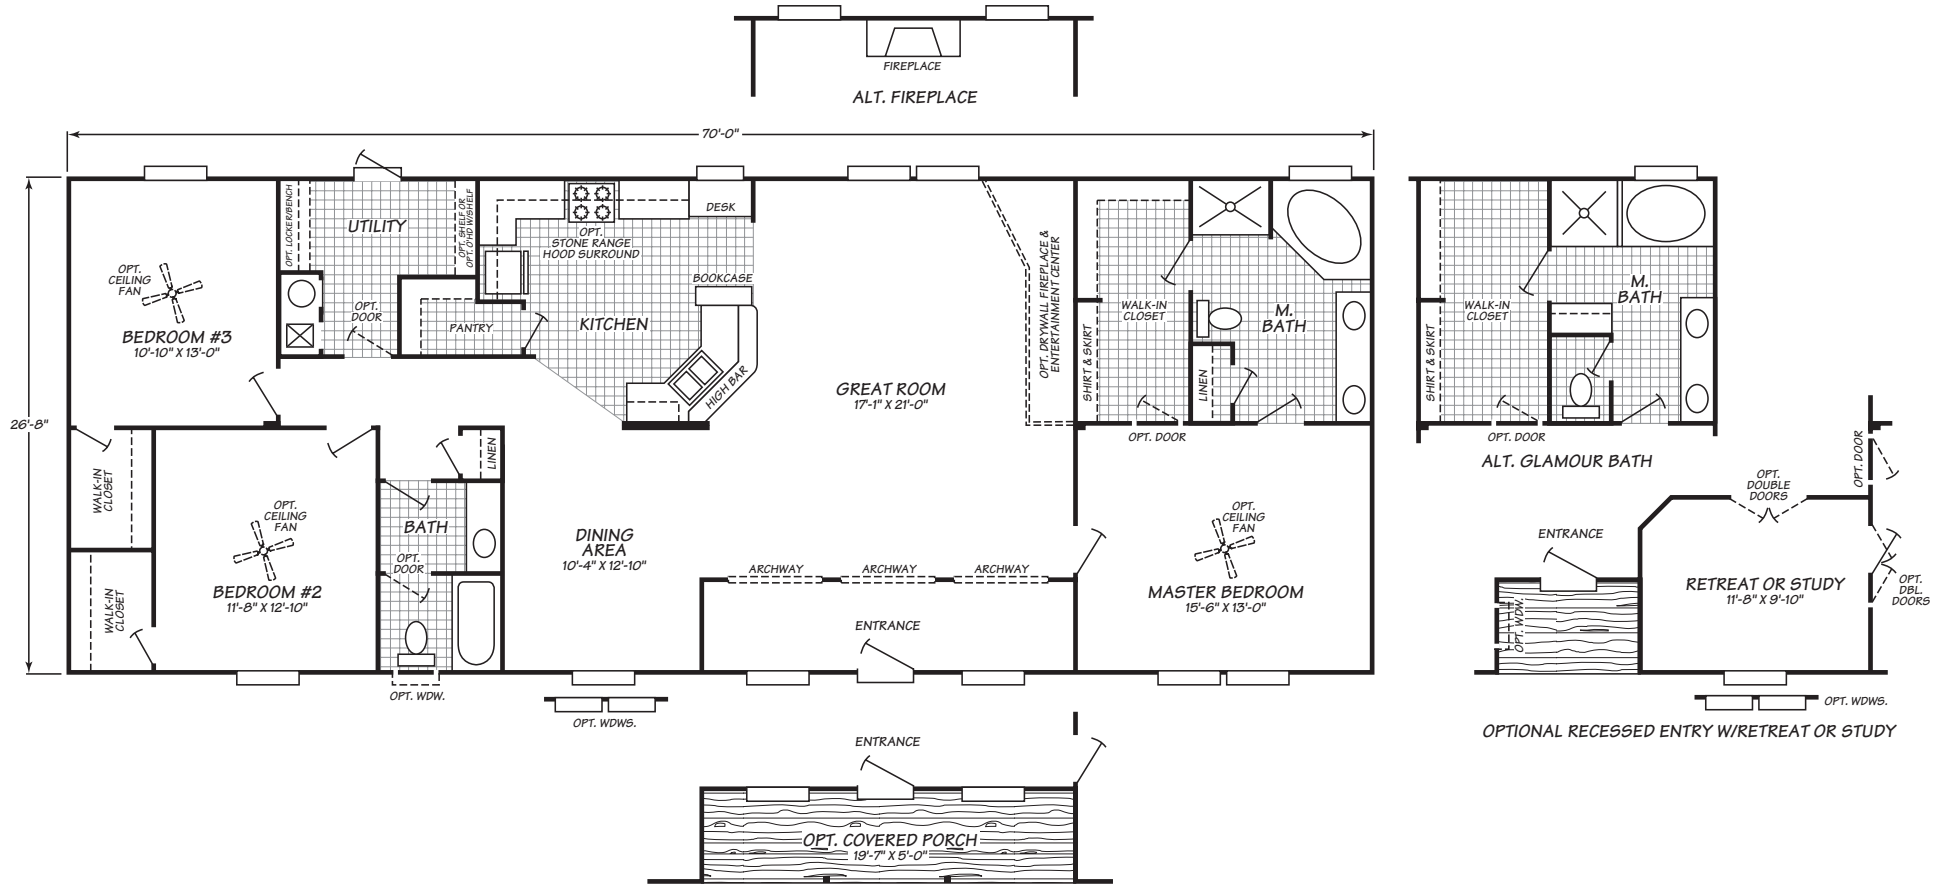

ROSENBERG FACTORY OUTLET

2001 FIRST STREET

ROSENBERG, TX 77471

CONTACT A FRIENDLY HOUSING CONSULTANT

1-800-818-2210

Harbor Springs Series Model 4703H

3 Bedrooms • 2 Baths • 1,866 Square Feet

Windows shown reflect standard aluminum windows. Selection of optional thermal pane (vinyl) windows may affect the size and number of windows.

Fleetwood Homes reserves the right to change colors, prices, specifications, models, dimensions and materials without notice. Rendering and diagrams are meant to be representative and, in keeping with Fleetwood's policy of constant updating and improvement, may vary from the actual home. All dimensions are nominal and approximated. Square footage is measured from exterior wall to exterior wall, and is an approximate figure. Length indicated in floorplans is floor length only. The length of the hitch is not included. (Add four feet to arrive at transportable length.) Ask your retailer for specifics. PRICES AND SPECIFICATIONS SUBJECT TO CHANGE WITHOUT NOTICE OR OBLIGATION.