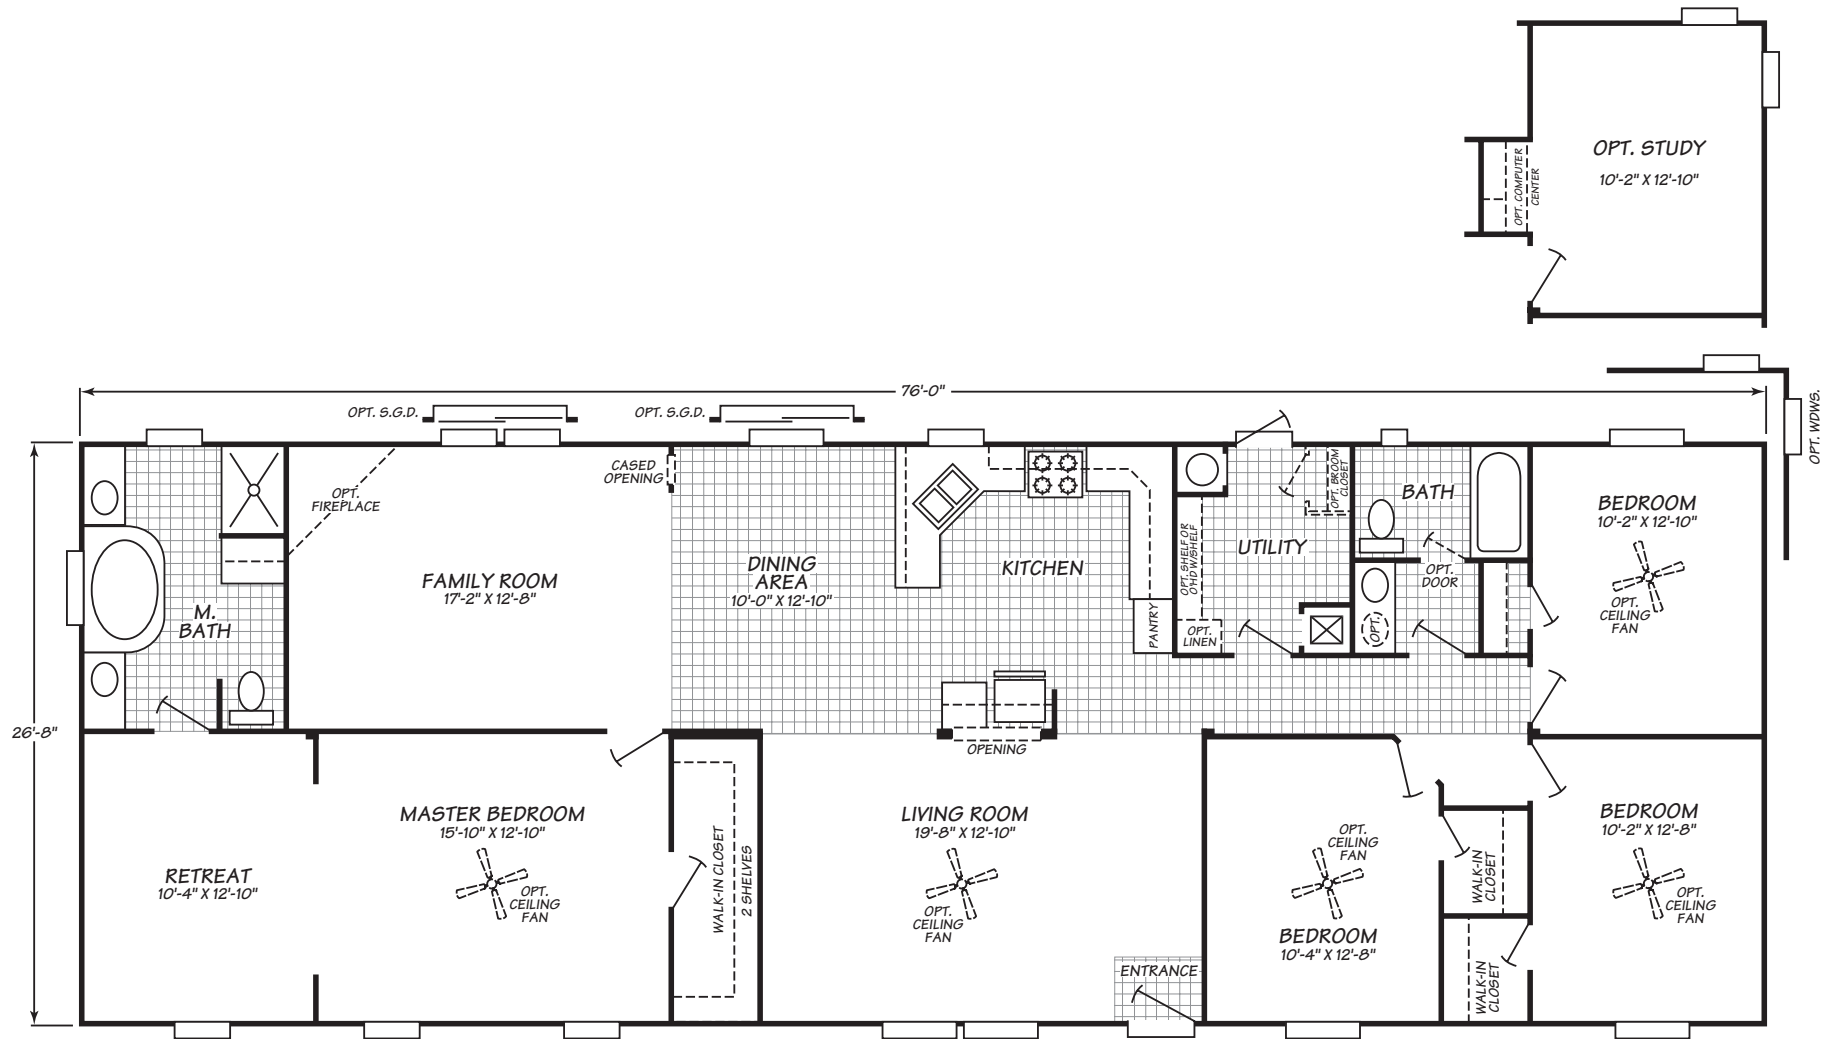

# Harbor Springs Series Model 4764H

4 Bedrooms • 2 Baths • 2,026 Square Feet

Windows shown reflect standard aluminum windows. Selection of optional thermal pane (vinyl) windows may affect the size and number of windows.

Fleetwood Homes reserves the right to change colors, prices, specifications, models, dimensions and materials without notice. Rendering and diagrams are meant to be representative and, in keeping with Fleetwood's policy of constant updating and improvement, may vary from the actual home. All dimensions are nominal and approximated. Square footage is measured from exterior wall to exterior wall, and is an approximate figure. Length indicated in floorplans is floor length only. The length of the hitch is not included. (Add four feet to arrive at transportable length.) Ask your retailer for specifics. PRICES AND SPECIFICATIONS SUBJECT TO CHANGE WITHOUT NOTICE OR OBLIGATION.