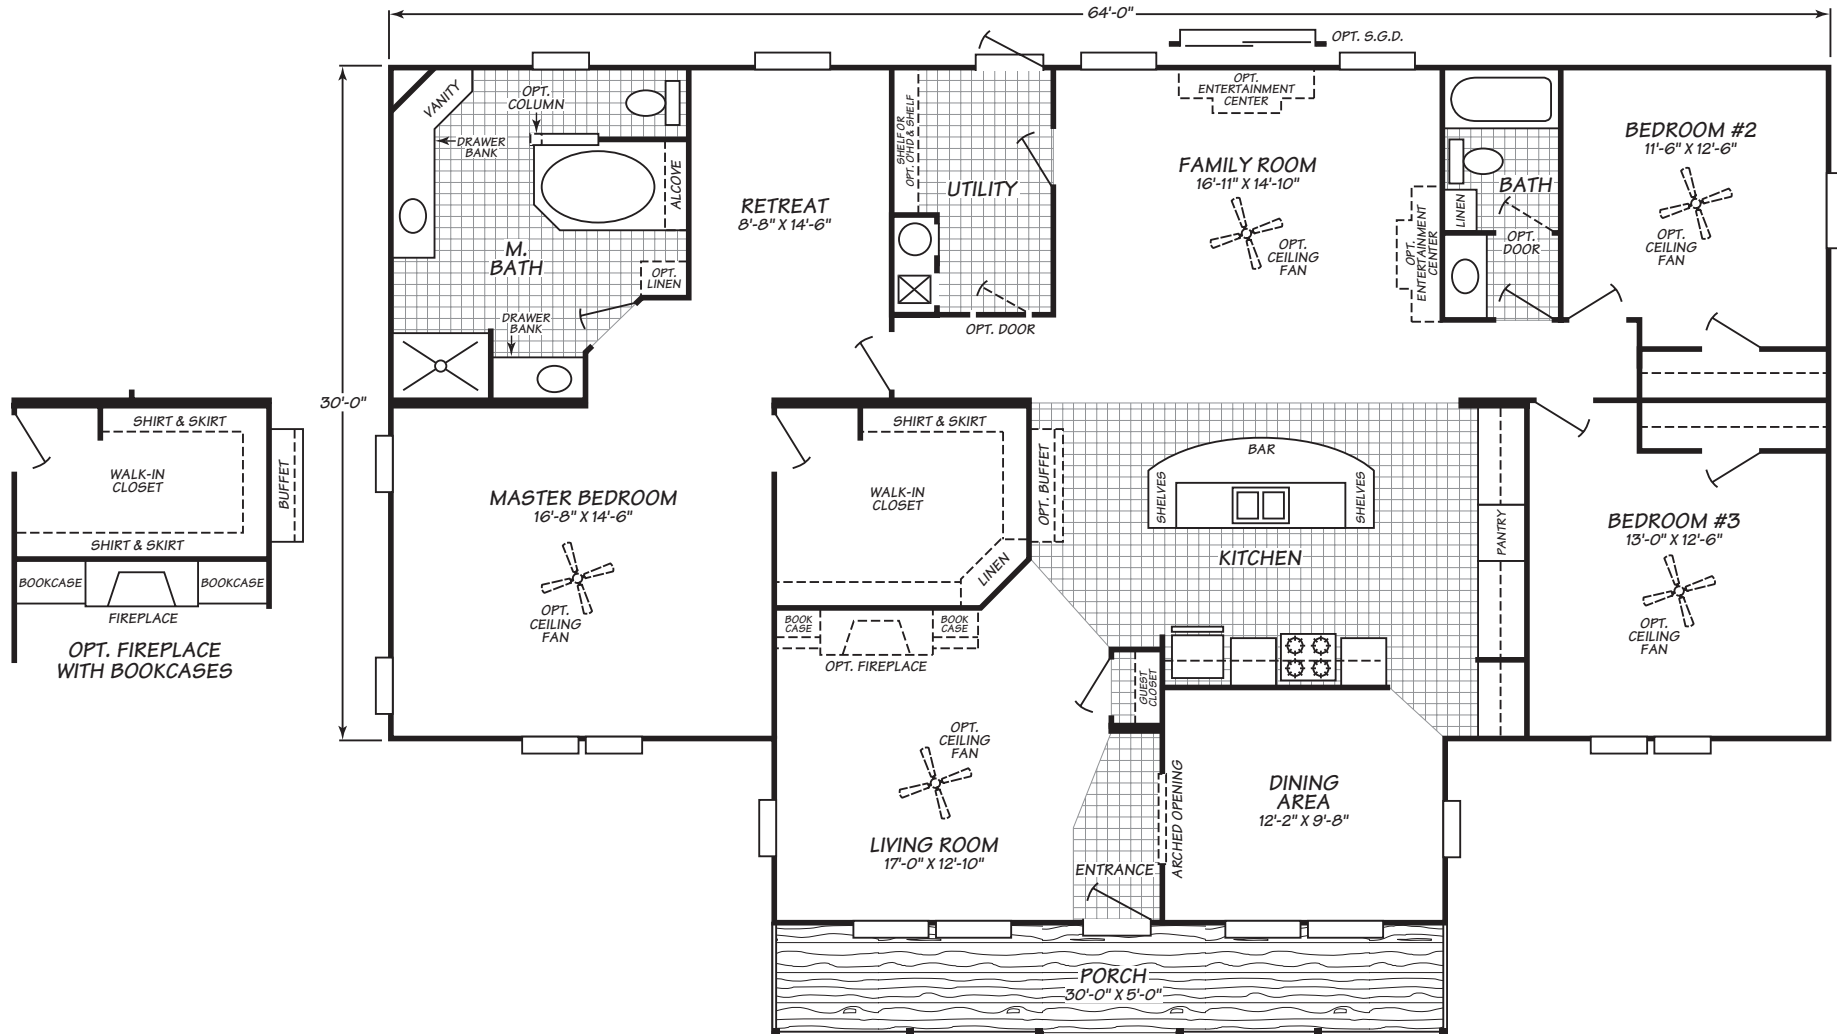

ROSENBERG FACTORY OUTLET
2001 FIRST STREET
ROSENBERG, TX 77471
CONTACT A FRIENDLY HOUSING CONSULTANT
1-800-818-2210

Harbor Springs Elite Series Model 7643X

3 Bedrooms • 2 Baths • 2,170 Square Feet

Windows shown reflect standard aluminum windows. Selection of optional thermal pane (vinyl) windows may affect the size and number of windows.

Fleetwood Homes reserves the right to change colors, prices, specifications, models, dimensions and materials without notice. Rendering and diagrams are meant to be representative and, in keeping with Fleetwood's policy of constant updating and improvement, may vary from the actual home. All dimensions are nominal and approximated. Square footage is measured from exterior wall to exterior wall, and is an approximate figure. Length indicated in floorplans is floor length only. The length of the hitch is not included. (Add four feet to arrive at transportable length.) Ask your retailer for specifics. PRICES AND SPECIFICATIONS SUBJECT TO CHANGE WITHOUT NOTICE OR OBLIGATION.