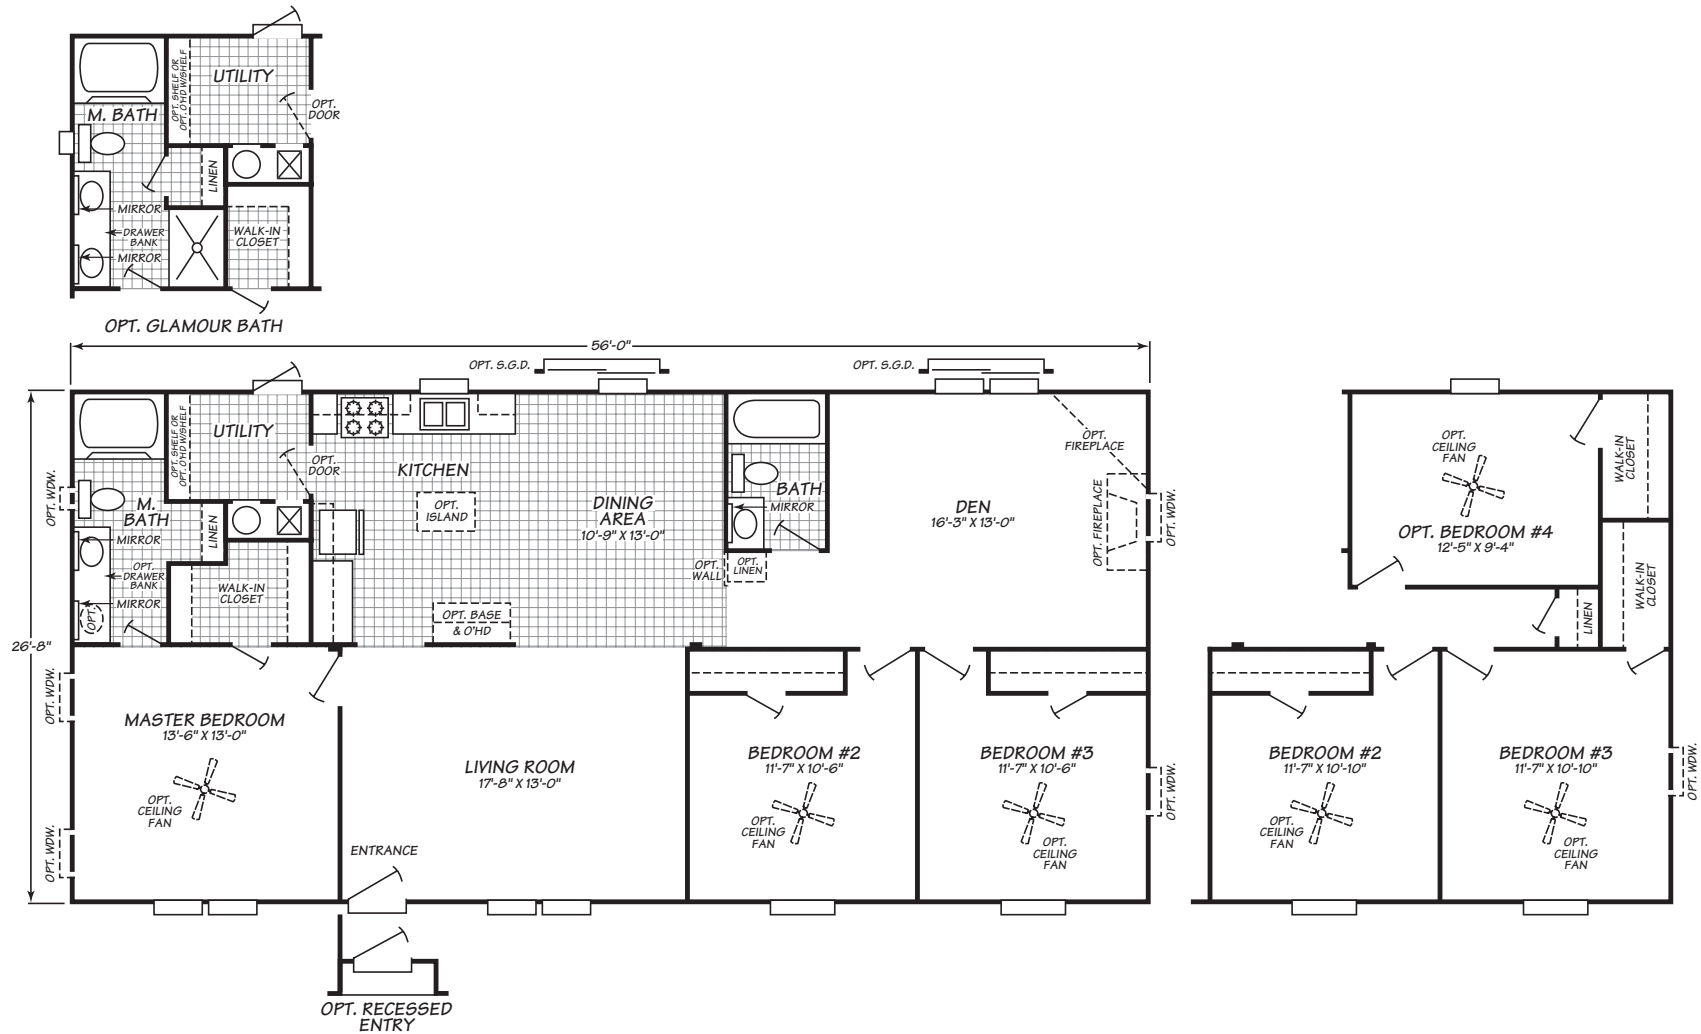

ROSENBERG FACTORY OUTLET

2001 FIRST STREET

ROSENBERG, TX 77471

CONTACT A FRIENDLY HOUSING CONSULTANT

1-800-818-2210

Lake Springs Series Model 4523L Alt. #1

3 Bedrooms • 2 Baths • 1,492 Square Feet

Windows shown reflect standard aluminum windows. Selection of optional thermal pane (vinyl) windows may affect the size and number of windows.

Fleetwood Homes reserves the right to change colors, prices, specifications, models, dimensions and materials without notice. Rendering and diagrams are meant to be representative and, in keeping with Fleetwood's policy of constant updating and improvement, may vary from the actual home. All dimensions are nominal and approximated. Square footage is measured from exterior wall to exterior wall, and is an approximate figure. Length indicated in floorplans is floor length only. The length of the hitch is not included. (Add four feet to arrive at transportable length.) Ask your retailer for specifics. PRICES AND SPECIFICATIONS SUBJECT TO CHANGE WITHOUT NOTICE OR OBLIGATION.