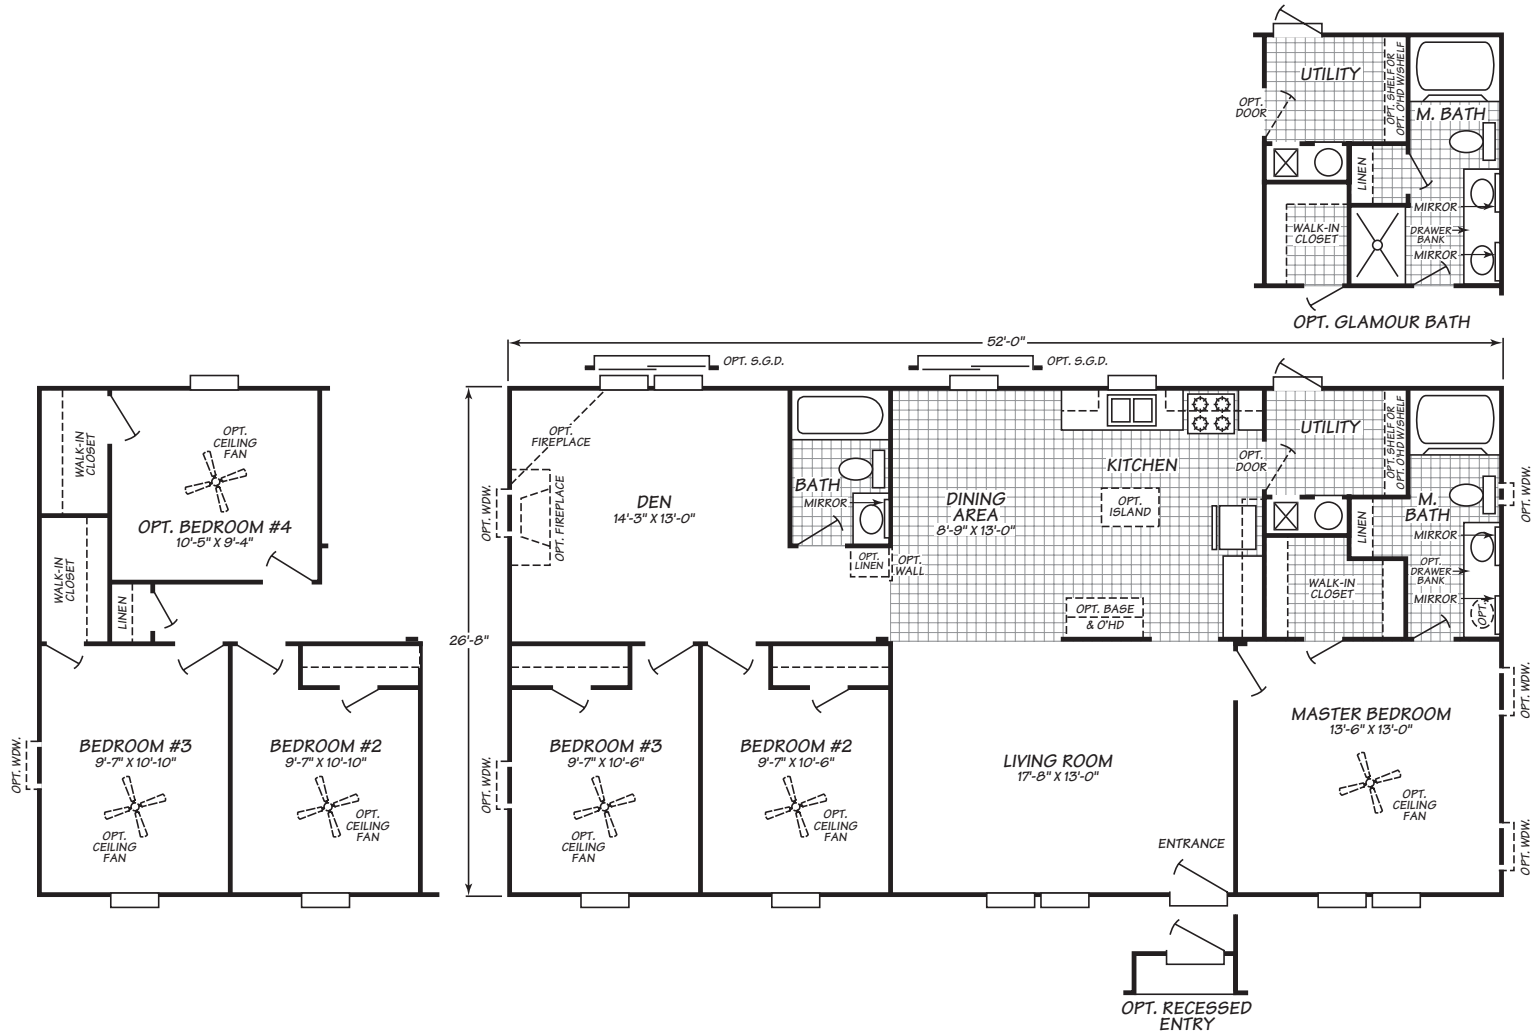

ROSENBERG FACTORY OUTLET
 2001 FIRST STREET
 ROSENBERG, TX 77471
CONTACT A FRIENDLY HOUSING CONSULTANT
1-800-818-2210

Lake Springs Series Model 4523L

3 Bedrooms • 2 Baths • 1,386 Square Feet

Windows shown reflect standard aluminum windows. Selection of optional thermal pane (vinyl) windows may affect the size and number of windows.

Fleetwood Homes reserves the right to change colors, prices, specifications, models, dimensions and materials without notice. Rendering and diagrams are meant to be representative and, in keeping with Fleetwood's policy of constant updating and improvement, may vary from the actual home. All dimensions are nominal and approximated. Square footage is measured from exterior wall to exterior wall, and is an approximate figure. Length indicated in floorplans is floor length only. The length of the hitch is not included. (Add four feet to arrive at transportable length.) Ask your retailer for specifics. PRICES AND SPECIFICATIONS SUBJECT TO CHANGE WITHOUT NOTICE OR OBLIGATION.