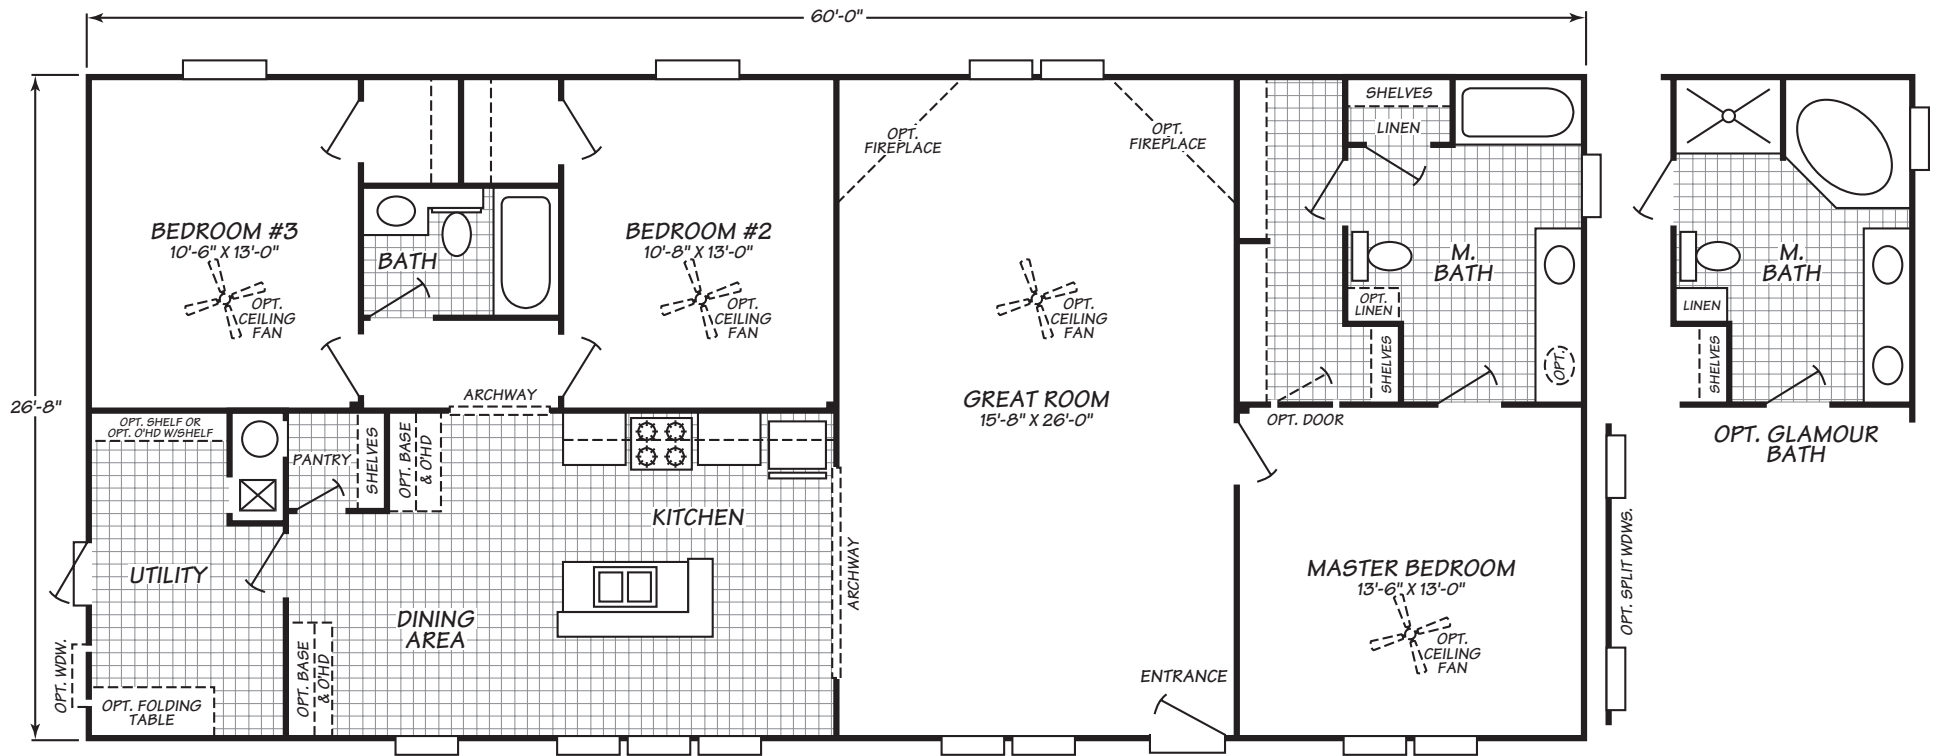

ROSENBERG FACTORY OUTLET

2001 FIRST STREET
ROSENBERG, TX 77471

CONTACT A FRIENDLY HOUSING CONSULTANT

1-800-818-2210

Lake Springs Series Model 4603L

3 Bedrooms • 2 Baths • 1,599 Square Feet

Windows shown reflect standard aluminum windows. Selection of optional thermal pane (vinyl) windows may affect the size and number of windows.

Fleetwood Homes reserves the right to change colors, prices, specifications, models, dimensions and materials without notice. Rendering and diagrams are meant to be representative and, in keeping with Fleetwood's policy of constant updating and improvement, may vary from the actual home. All dimensions are nominal and approximated. Square footage is measured from exterior wall to exterior wall, and is an approximate figure. Length indicated in floorplans is floor length only. The length of the hitch is not included. (Add four feet to arrive at transportable length.) Ask your retailer for specifics. PRICES AND SPECIFICATIONS SUBJECT TO CHANGE WITHOUT NOTICE OR OBLIGATION.