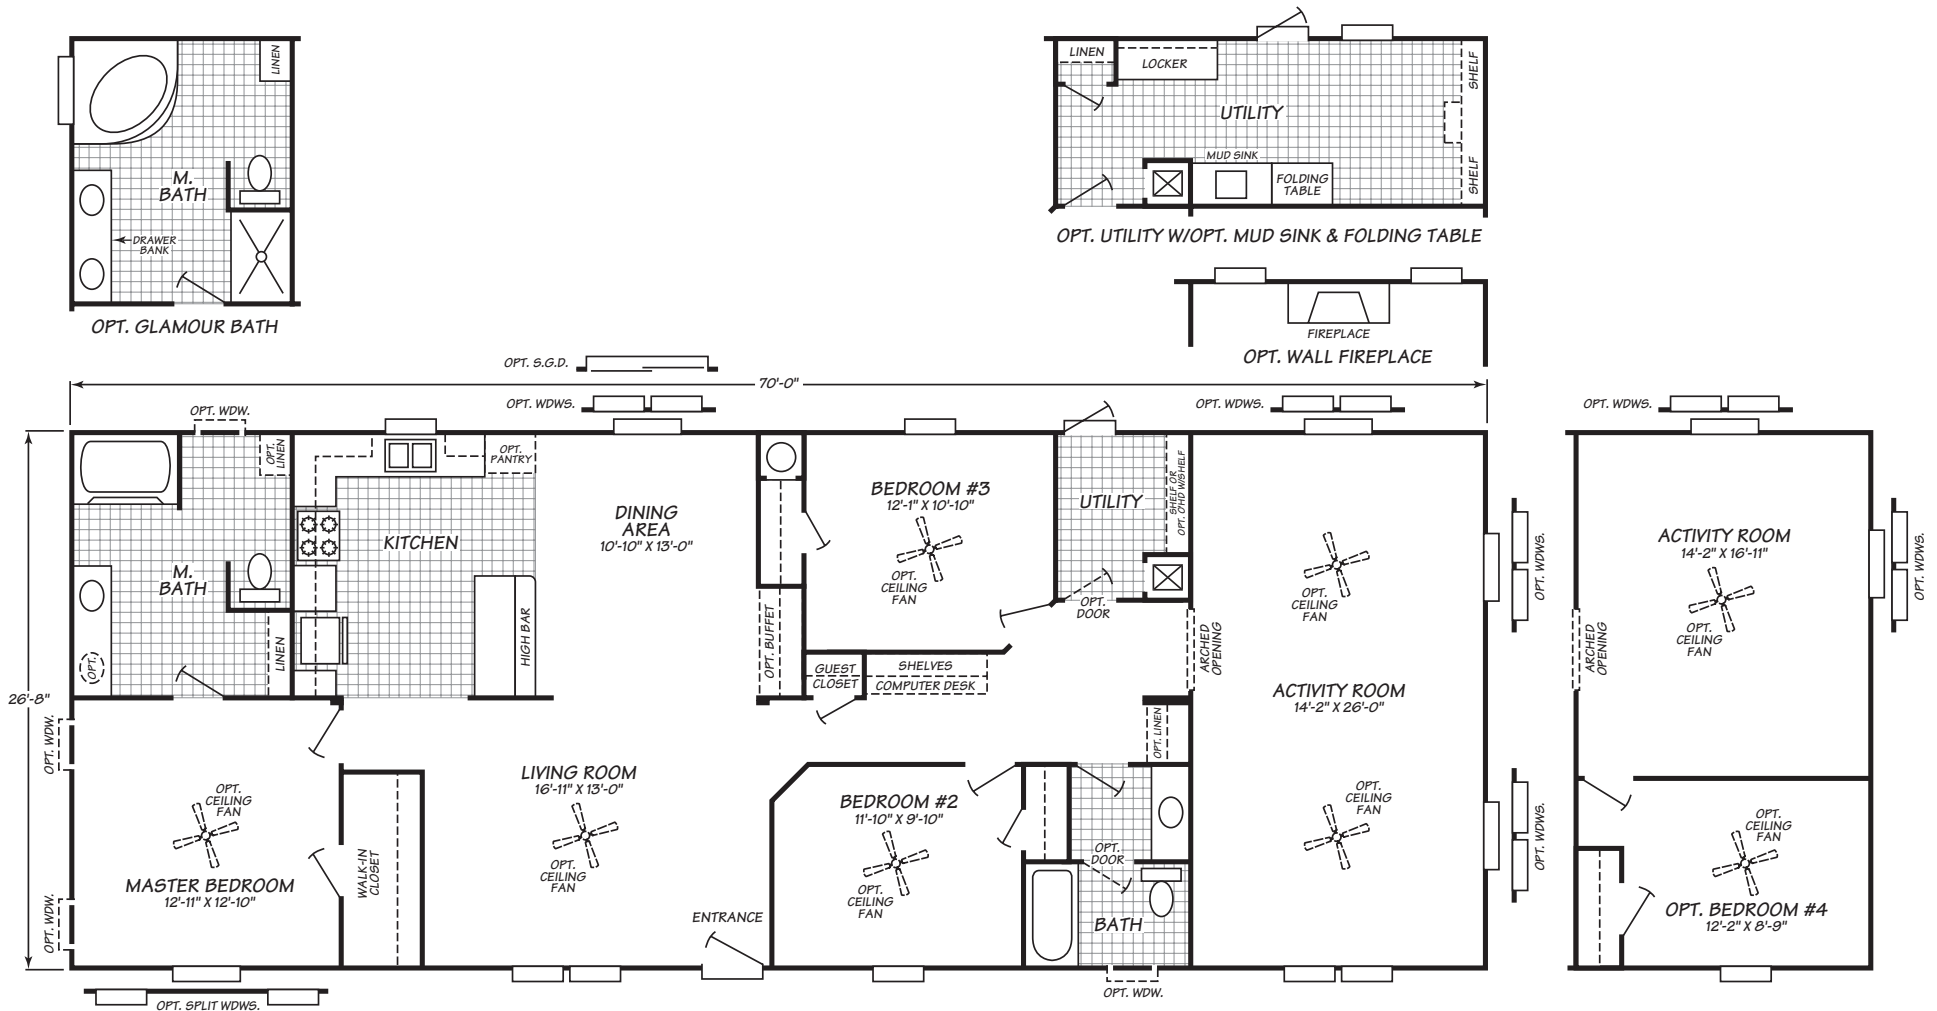

ROSENBERG FACTORY OUTLET
2001 FIRST STREET
ROSENBERG, TX 77471
CONTACT A FRIENDLY HOUSING CONSULTANT
1-800-818-2210

Lake Springs Series Model 4703L

3 Bedrooms • 2 Baths • 1,866 Square Feet

Windows shown reflect standard aluminum windows. Selection of optional thermal pane (vinyl) windows may affect the size and number of windows.

Fleetwood Homes reserves the right to change colors, prices, specifications, models, dimensions and materials without notice. Rendering and diagrams are meant to be representative and, in keeping with Fleetwood's policy of constant updating and improvement, may vary from the actual home. All dimensions are nominal and approximated. Square footage is measured from exterior wall to exterior wall, and is an approximate figure. Length indicated in floorplans is floor length only. The length of the hitch is not included. (Add four feet to arrive at transportable length.) Ask your retailer for specifics. PRICES AND SPECIFICATIONS SUBJECT TO CHANGE WITHOUT NOTICE OR OBLIGATION.