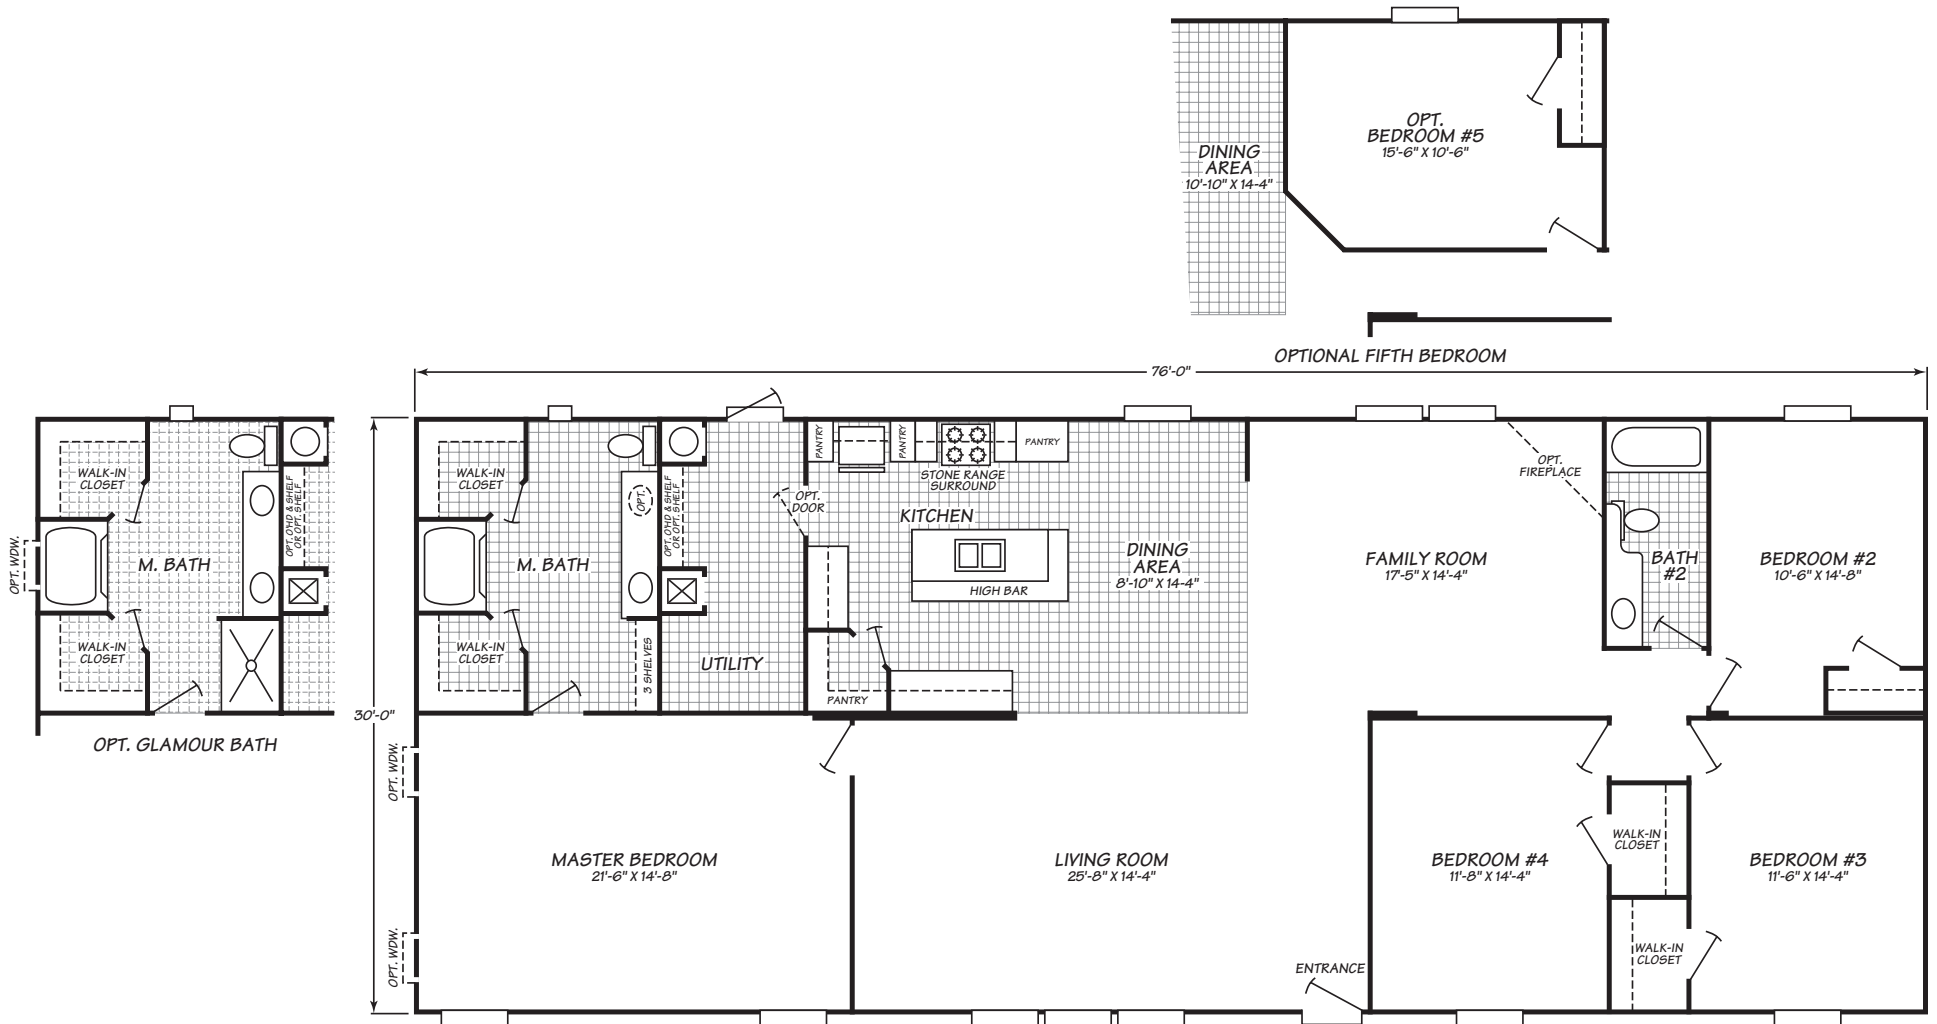

# Timberlake Series Model 0764X

4 Bedrooms • 2 Baths • 2,280 Square Feet

Windows shown reflect standard aluminum windows. Selection of optional thermal pane (vinyl) windows may affect the size and number of windows.

Fleetwood Homes reserves the right to change colors, prices, specifications, models, dimensions and materials without notice. Rendering and diagrams are meant to be representative and, in keeping with Fleetwood's policy of constant updating and improvement, may vary from the actual home. All dimensions are nominal and approximated. Square footage is measured from exterior wall to exterior wall, and is an approximate figure. Length indicated in floorplans is floor length only. The length of the hitch is not included. (Add four feet to arrive at transportable length.) Ask your retailer for specifics. PRICES AND SPECIFICATIONS SUBJECT TO CHANGE WITHOUT NOTICE OR OBLIGATION.