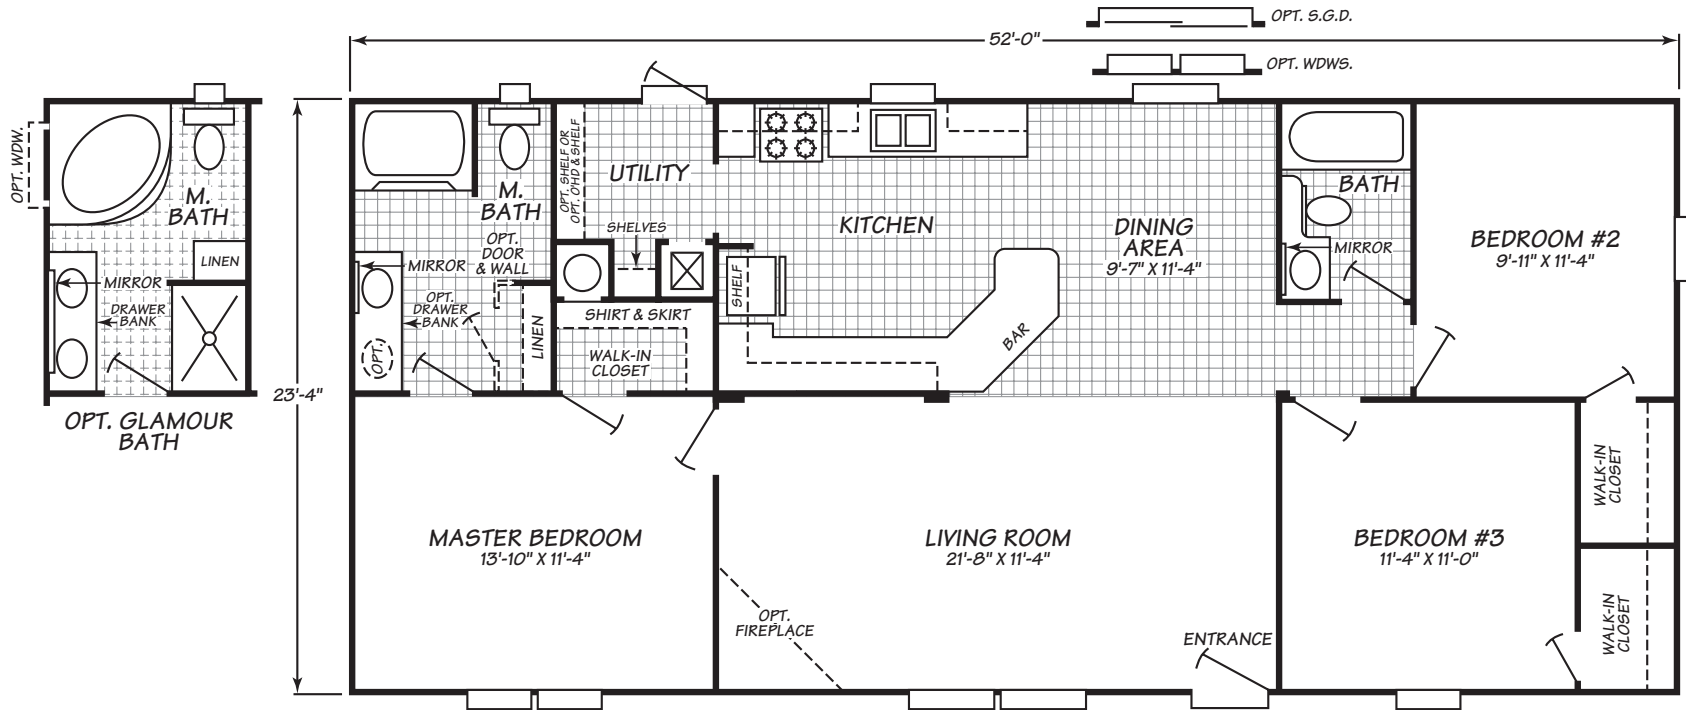

# Timberlake Series Model 3523X

3 Bedrooms • 2 Baths • 1,213 Square Feet

Windows shown reflect standard aluminum windows. Selection of optional thermal pane (vinyl) windows may affect the size and number of windows.

Fleetwood Homes reserves the right to change colors, prices, specifications, models, dimensions and materials without notice. Rendering and diagrams are meant to be representative and, in keeping with Fleetwood's policy of constant updating and improvement, may vary from the actual home. All dimensions are nominal and approximated. Square footage is measured from exterior wall to exterior wall, and is an approximate figure. Length indicated in floorplans is floor length only. The length of the hitch is not included. (Add four feet to arrive at transportable length.) Ask your retailer for specifics. PRICES AND SPECIFICATIONS SUBJECT TO CHANGE WITHOUT NOTICE OR OBLIGATION.