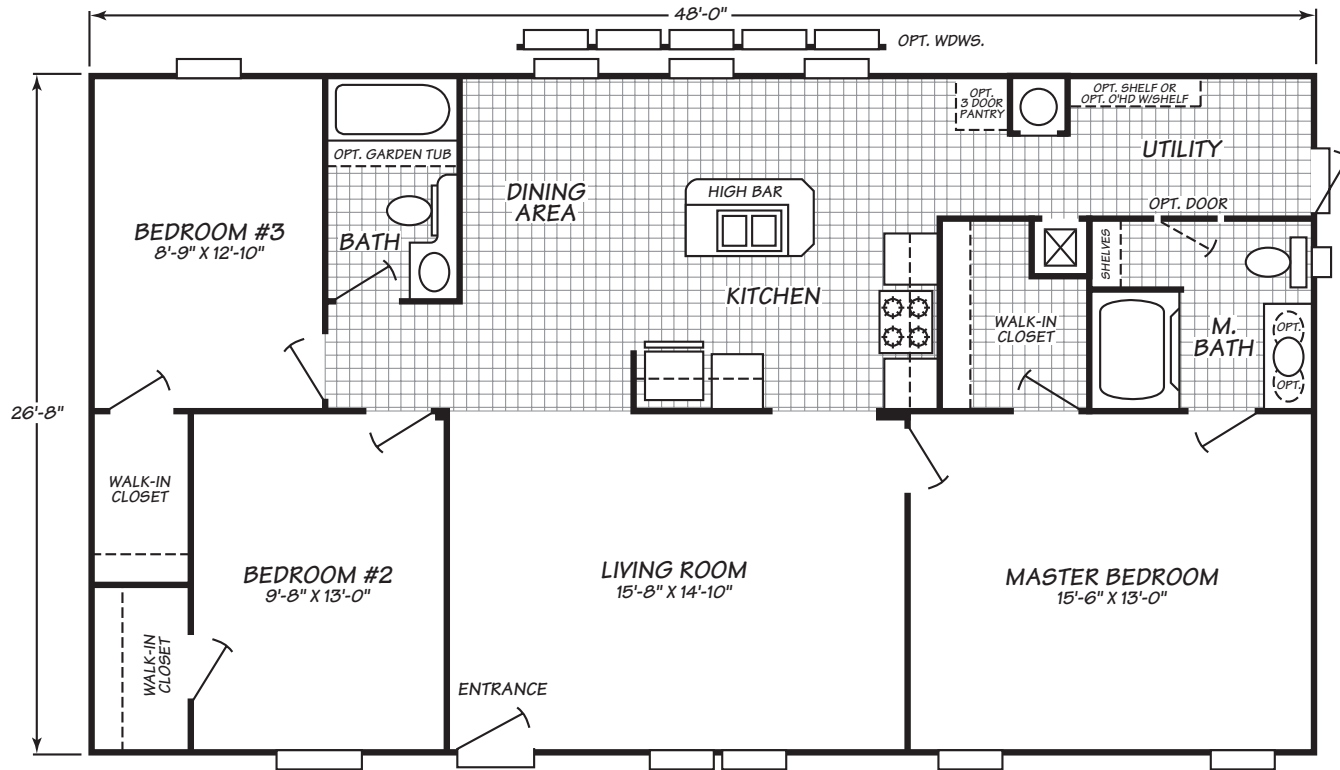

ROSENBERG FACTORY OUTLET
 2001 FIRST STREET
 ROSENBERG, TX 77471
 CONTACT A FRIENDLY HOUSING CONSULTANT
 1-800-818-2210

Timberlake Series Model 4483X

3 Bedrooms • 2 Baths • 1,279 Square Feet

Windows shown reflect standard aluminum windows. Selection of optional thermal pane (vinyl) windows may affect the size and number of windows.

Fleetwood Homes reserves the right to change colors, prices, specifications, models, dimensions and materials without notice. Rendering and diagrams are meant to be representative and, in keeping with Fleetwood's policy of constant updating and improvement, may vary from the actual home. All dimensions are nominal and approximated. Square footage is measured from exterior wall to exterior wall, and is an approximate figure. Length indicated in floorplans is floor length only. The length of the hitch is not included. (Add four feet to arrive at transportable length.) Ask your retailer for specifics. PRICES AND SPECIFICATIONS SUBJECT TO CHANGE WITHOUT NOTICE OR OBLIGATION.