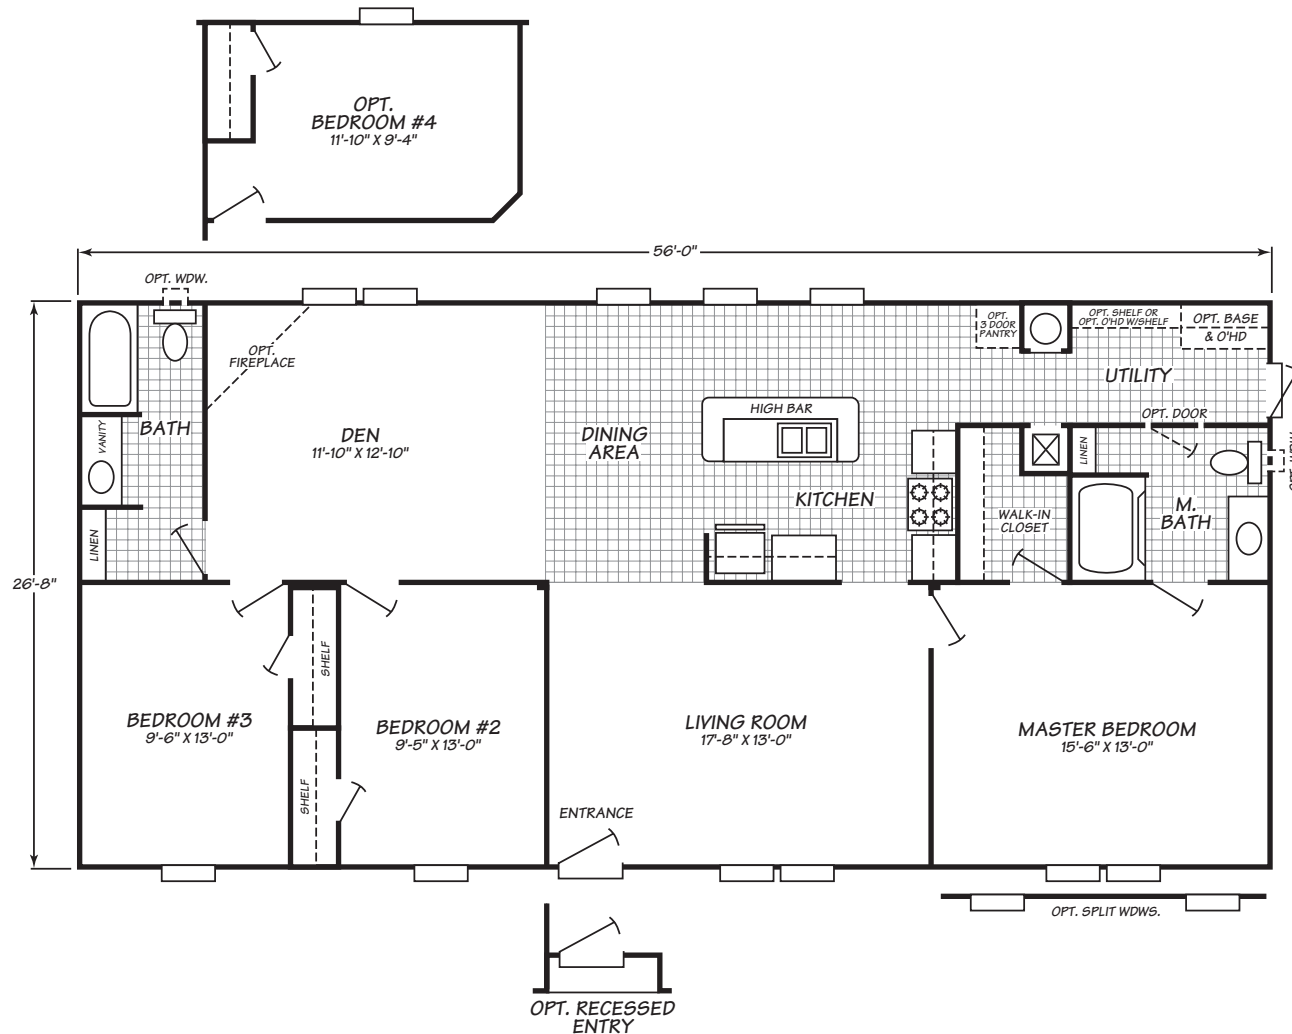

ROSENBERG FACTORY OUTLET
2001 FIRST STREET
ROSENBERG, TX 77471
CONTACT A FRIENDLY HOUSING CONSULTANT
1-800-818-2210

Lake Springs Series Model 4563Z

3 Bedrooms • 2 Baths • 1,492 Square Feet

Windows shown reflect standard aluminum windows. Selection of optional thermal pane (vinyl) windows may affect the size and number of windows.

Fleetwood Homes reserves the right to change colors, prices, specifications, models, dimensions and materials without notice. Rendering and diagrams are meant to be representative and, in keeping with Fleetwood's policy of constant updating and improvement, may vary from the actual home. All dimensions are nominal and approximated. Square footage is measured from exterior wall to exterior wall, and is an approximate figure. Length indicated in floorplans is floor length only. The length of the hitch is not included. (Add four feet to arrive at transportable length.) Ask your retailer for specifics. PRICES AND SPECIFICATIONS SUBJECT TO CHANGE WITHOUT NOTICE OR OBLIGATION.