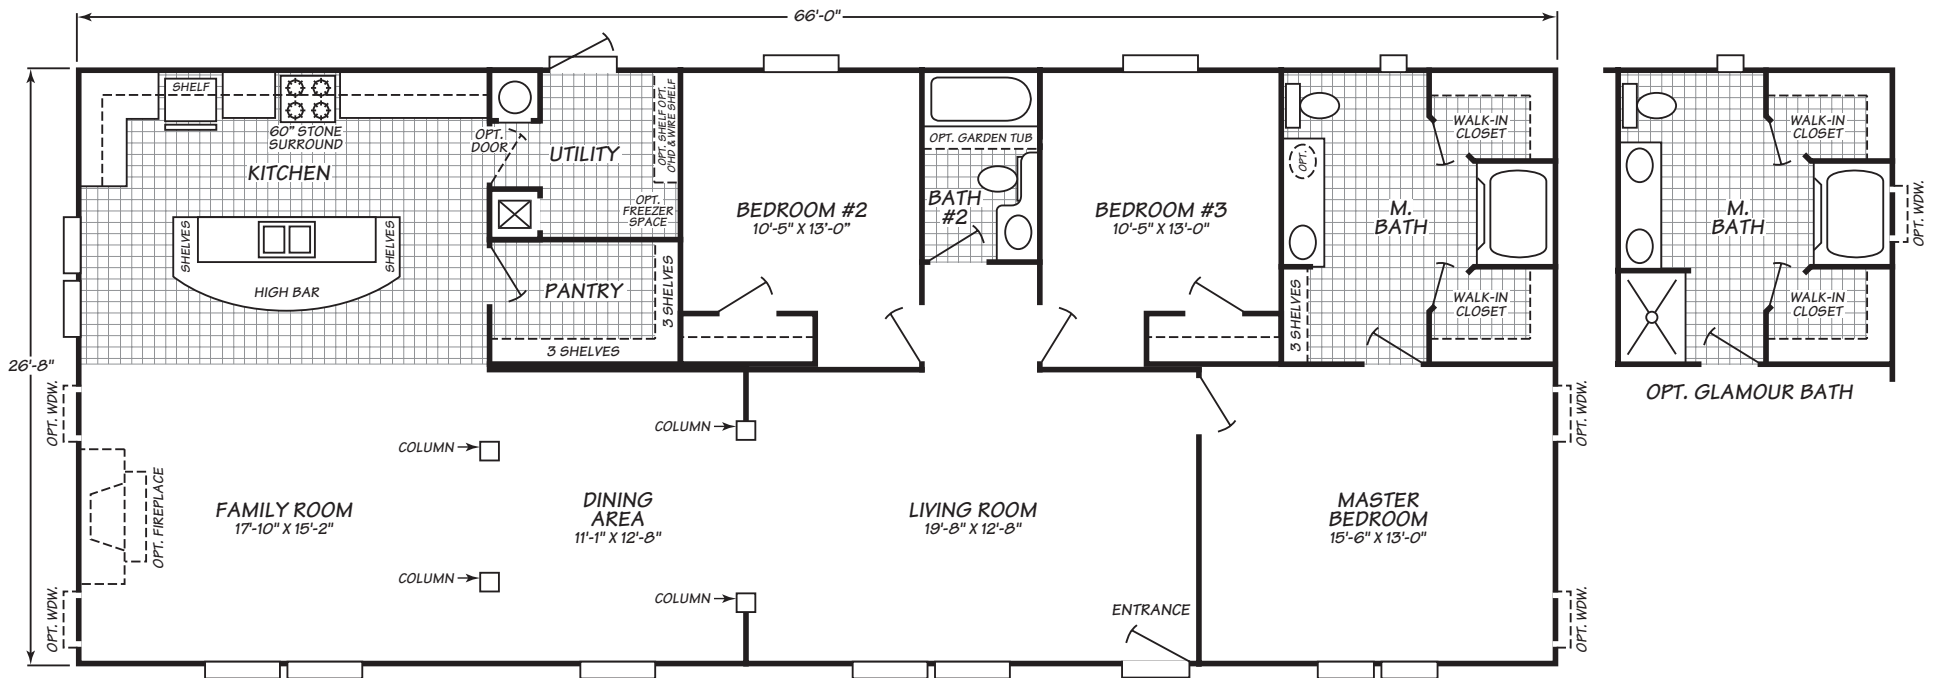

ROSENBERG FACTORY OUTLET
 2001 FIRST STREET
 ROSENBERG, TX 77471
CONTACT A FRIENDLY HOUSING CONSULTANT
1-800-818-2210

Timberlake Series Model 4663X

3 Bedrooms • 2 Baths • 1,760 Square Feet

Windows shown reflect standard aluminum windows. Selection of optional thermal pane (vinyl) windows may affect the size and number of windows.

Fleetwood Homes reserves the right to change colors, prices, specifications, models, dimensions and materials without notice. Rendering and diagrams are meant to be representative and, in keeping with Fleetwood's policy of constant updating and improvement, may vary from the actual home. All dimensions are nominal and approximated. Square footage is measured from exterior wall to exterior wall, and is an approximate figure. Length indicated in floorplans is floor length only. The length of the hitch is not included. (Add four feet to arrive at transportable length.) Ask your retailer for specifics. PRICES AND SPECIFICATIONS SUBJECT TO CHANGE WITHOUT NOTICE OR OBLIGATION.