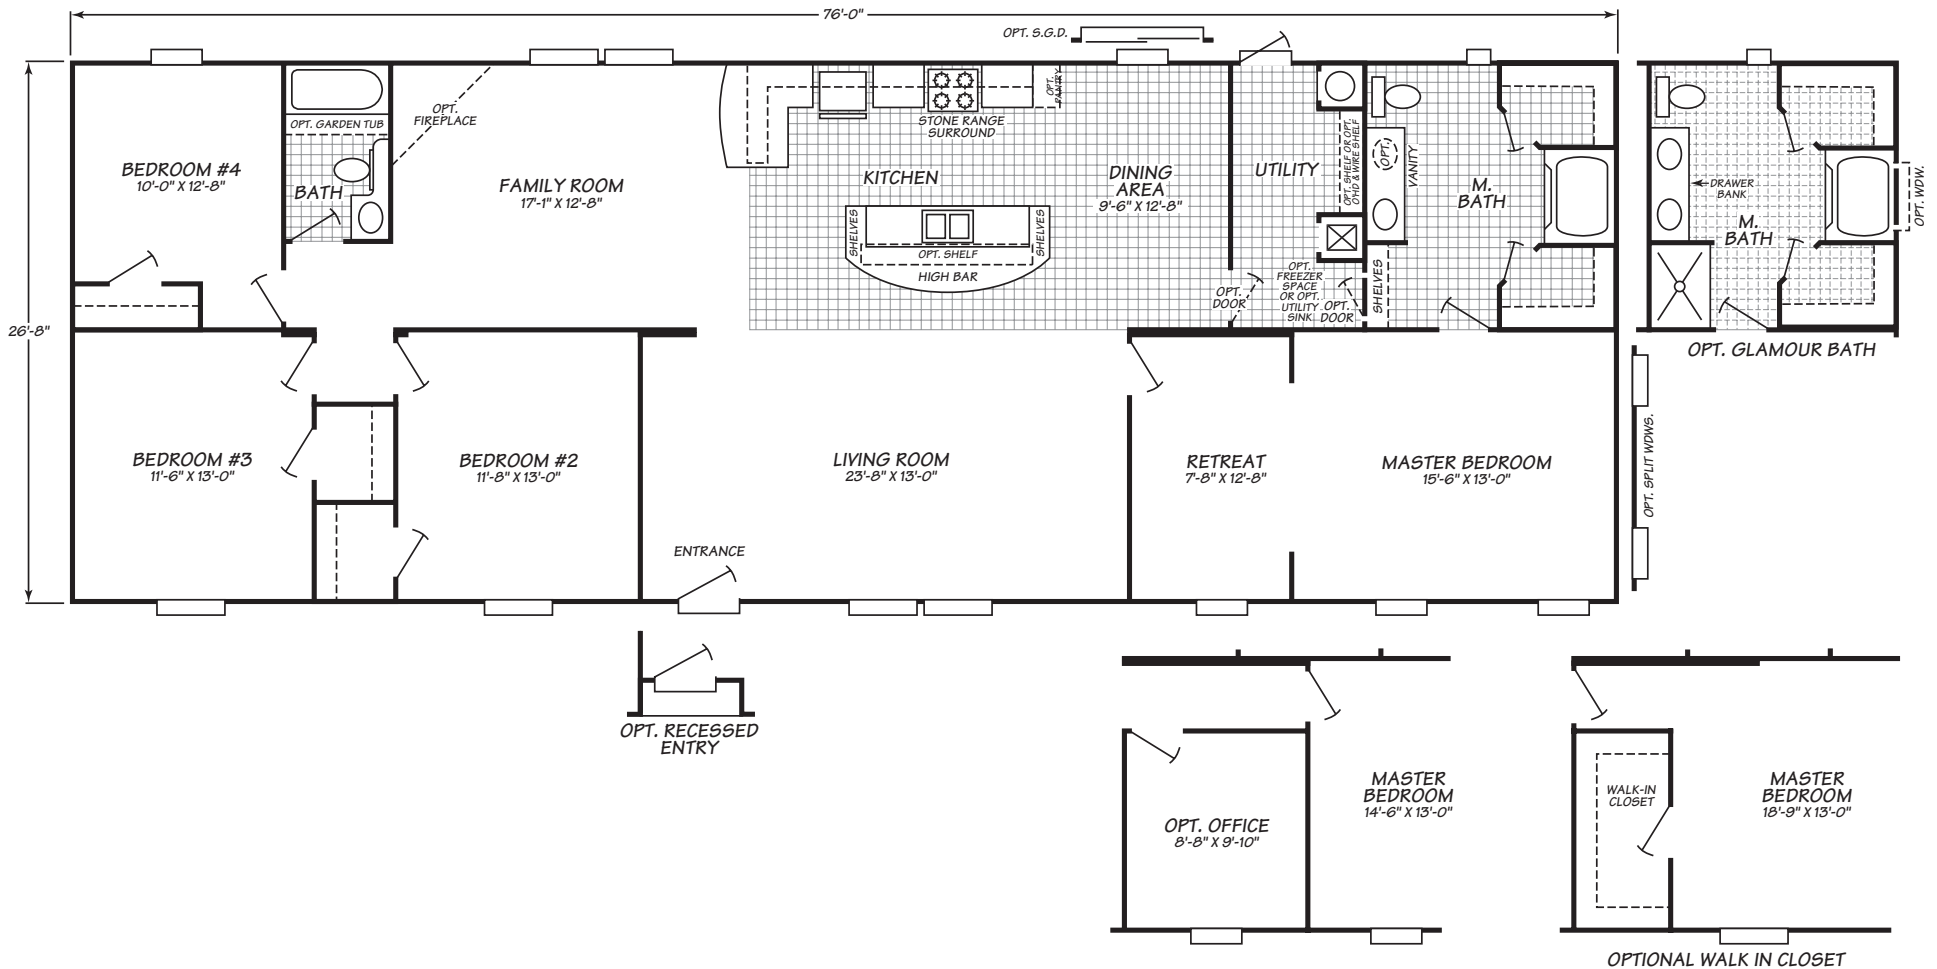

ROSENBERG FACTORY OUTLET
2001 FIRST STREET
ROSENBERG, TX 77471
CONTACT A FRIENDLY HOUSING CONSULTANT
1-800-818-2210

Timberlake Series Model 4764X

4 Bedrooms • 2 Baths • 2,026 Square Feet

Windows shown reflect standard aluminum windows. Selection of optional thermal pane (vinyl) windows may affect the size and number of windows.

Fleetwood Homes reserves the right to change colors, prices, specifications, models, dimensions and materials without notice. Rendering and diagrams are meant to be representative and, in keeping with Fleetwood's policy of constant updating and improvement, may vary from the actual home. All dimensions are nominal and approximated. Square footage is measured from exterior wall to exterior wall, and is an approximate figure. Length indicated in floorplans is floor length only. The length of the hitch is not included. (Add four feet to arrive at transportable length.) Ask your retailer for specifics. PRICES AND SPECIFICATIONS SUBJECT TO CHANGE WITHOUT NOTICE OR OBLIGATION.