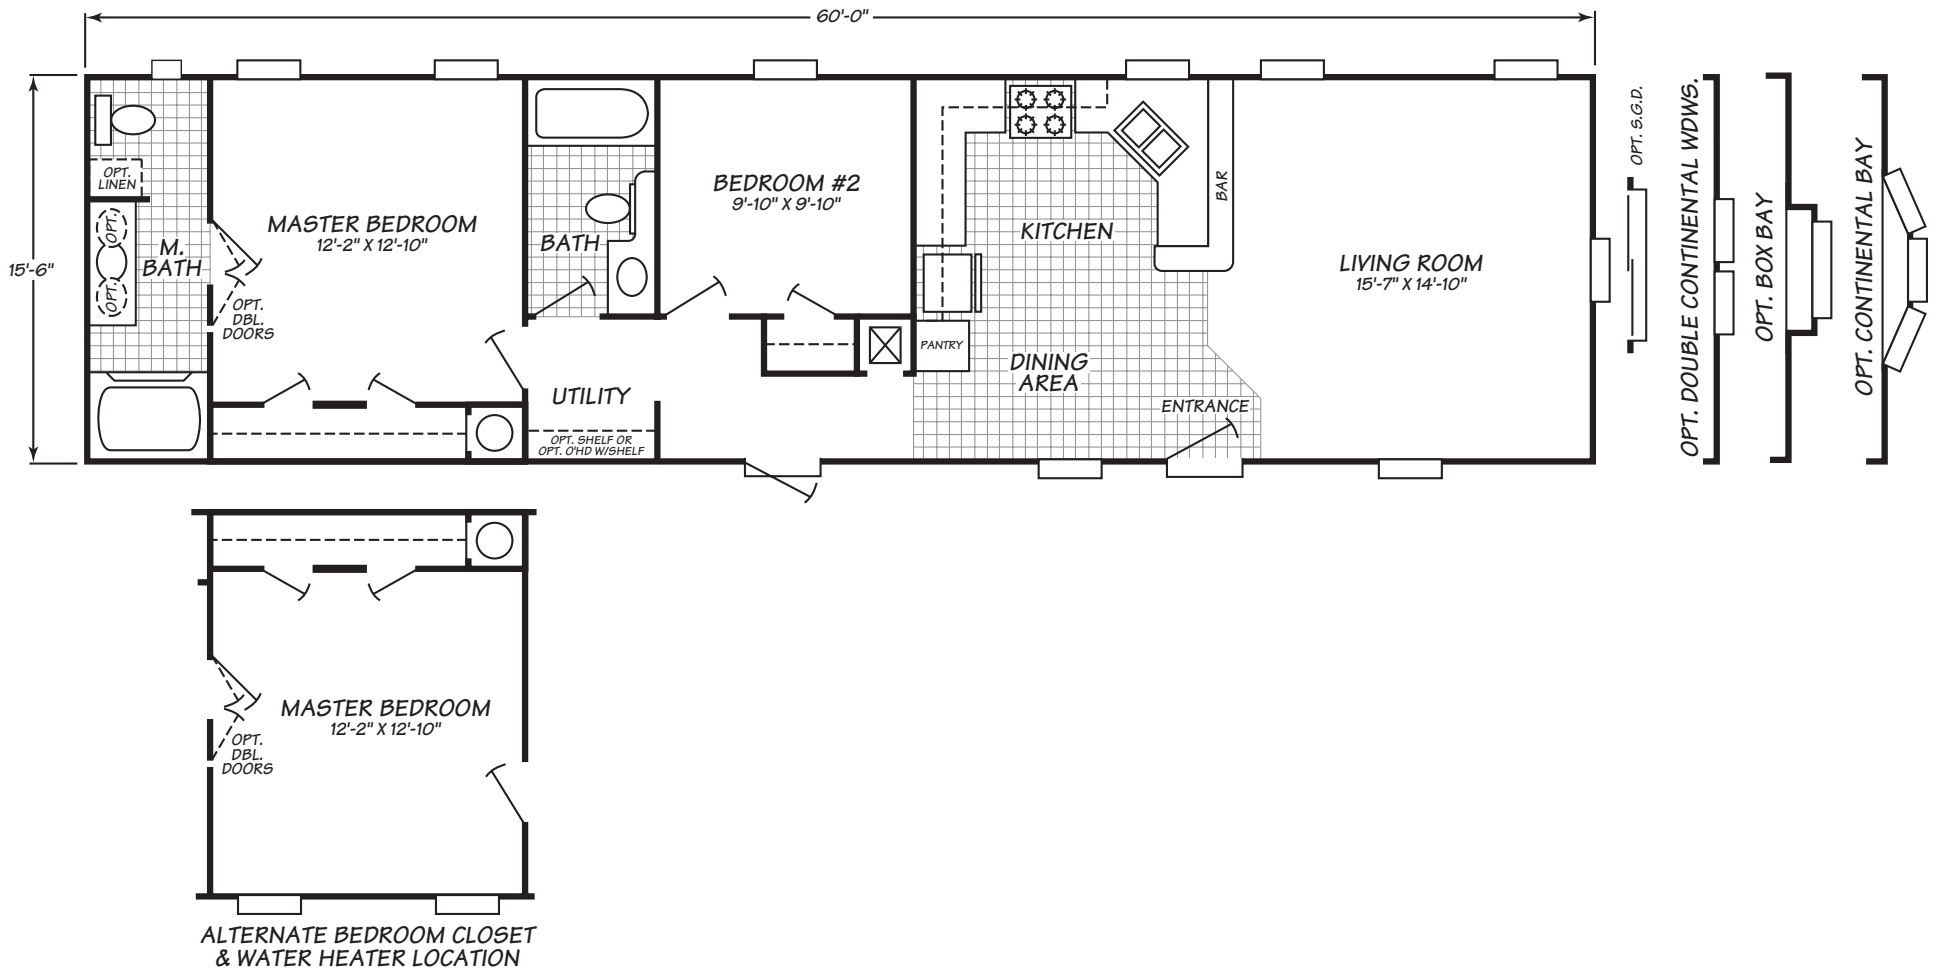

ROSENBERG FACTORY OUTLET
 2001 FIRST STREET
 ROSENBERG, TX 77471
 CONTACT A FRIENDLY HOUSING CONSULTANT
 1-800-818-2210

Wingate Series Model 6602W

2 Bedrooms • 2 Baths • 930 Square Feet

Windows shown reflect standard aluminum windows. Selection of optional thermal pane (vinyl) windows may affect the size and number of windows.

Fleetwood Homes reserves the right to change colors, prices, specifications, models, dimensions and materials without notice. Rendering and diagrams are meant to be representative and, in keeping with Fleetwood's policy of constant updating and improvement, may vary from the actual home. All dimensions are nominal and approximated. Square footage is measured from exterior wall to exterior wall, and is an approximate figure. Length indicated in floorplans is floor length only. The length of the hitch is not included. (Add four feet to arrive at transportable length.) Ask your retailer for specifics. PRICES AND SPECIFICATIONS SUBJECT TO CHANGE WITHOUT NOTICE OR OBLIGATION.