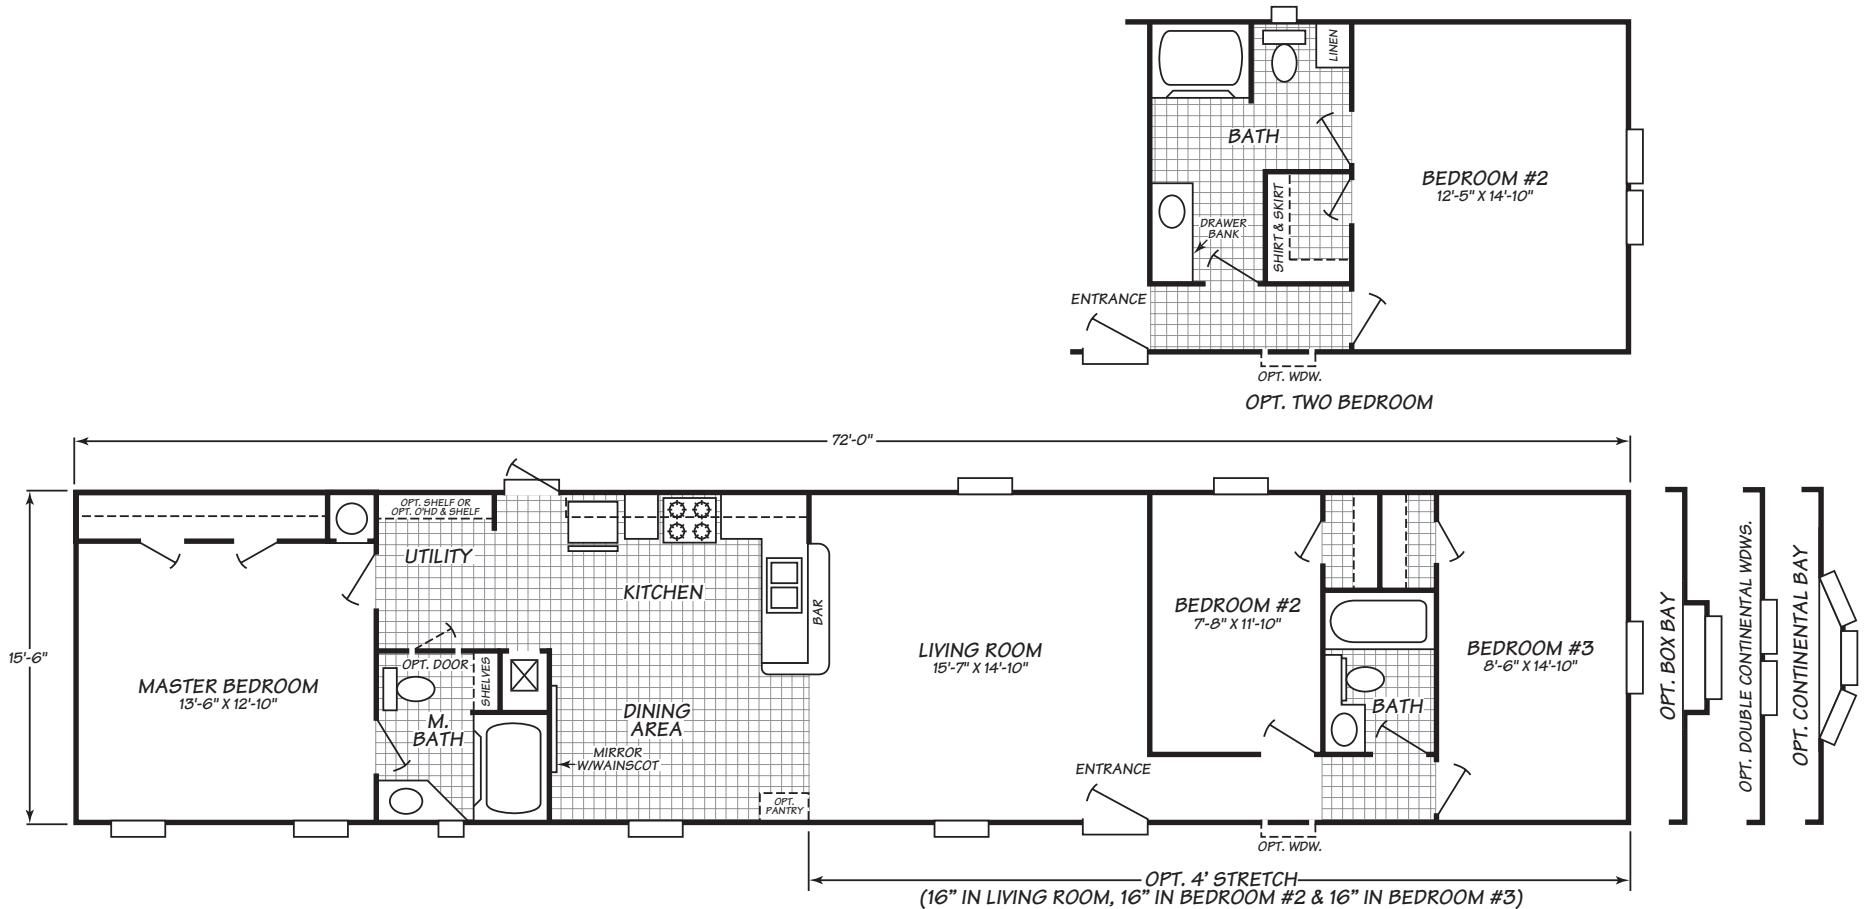

ROSENBERG FACTORY OUTLET
 2001 FIRST STREET
 ROSENBERG, TX 77471
 CONTACT A FRIENDLY HOUSING CONSULTANT
 1-800-818-2210

Wingate Series Model 6723W

3 Bedrooms • 2 Baths • 1,116 Square Feet

Windows shown reflect standard aluminum windows. Selection of optional thermal pane (vinyl) windows may affect the size and number of windows.

Fleetwood Homes reserves the right to change colors, prices, specifications, models, dimensions and materials without notice. Rendering and diagrams are meant to be representative and, in keeping with Fleetwood's policy of constant updating and improvement, may vary from the actual home. All dimensions are nominal and approximated. Square footage is measured from exterior wall to exterior wall, and is an approximate figure. Length indicated in floorplans is floor length only. The length of the hitch is not included. (Add four feet to arrive at transportable length.) Ask your retailer for specifics. PRICES AND SPECIFICATIONS SUBJECT TO CHANGE WITHOUT NOTICE OR OBLIGATION.