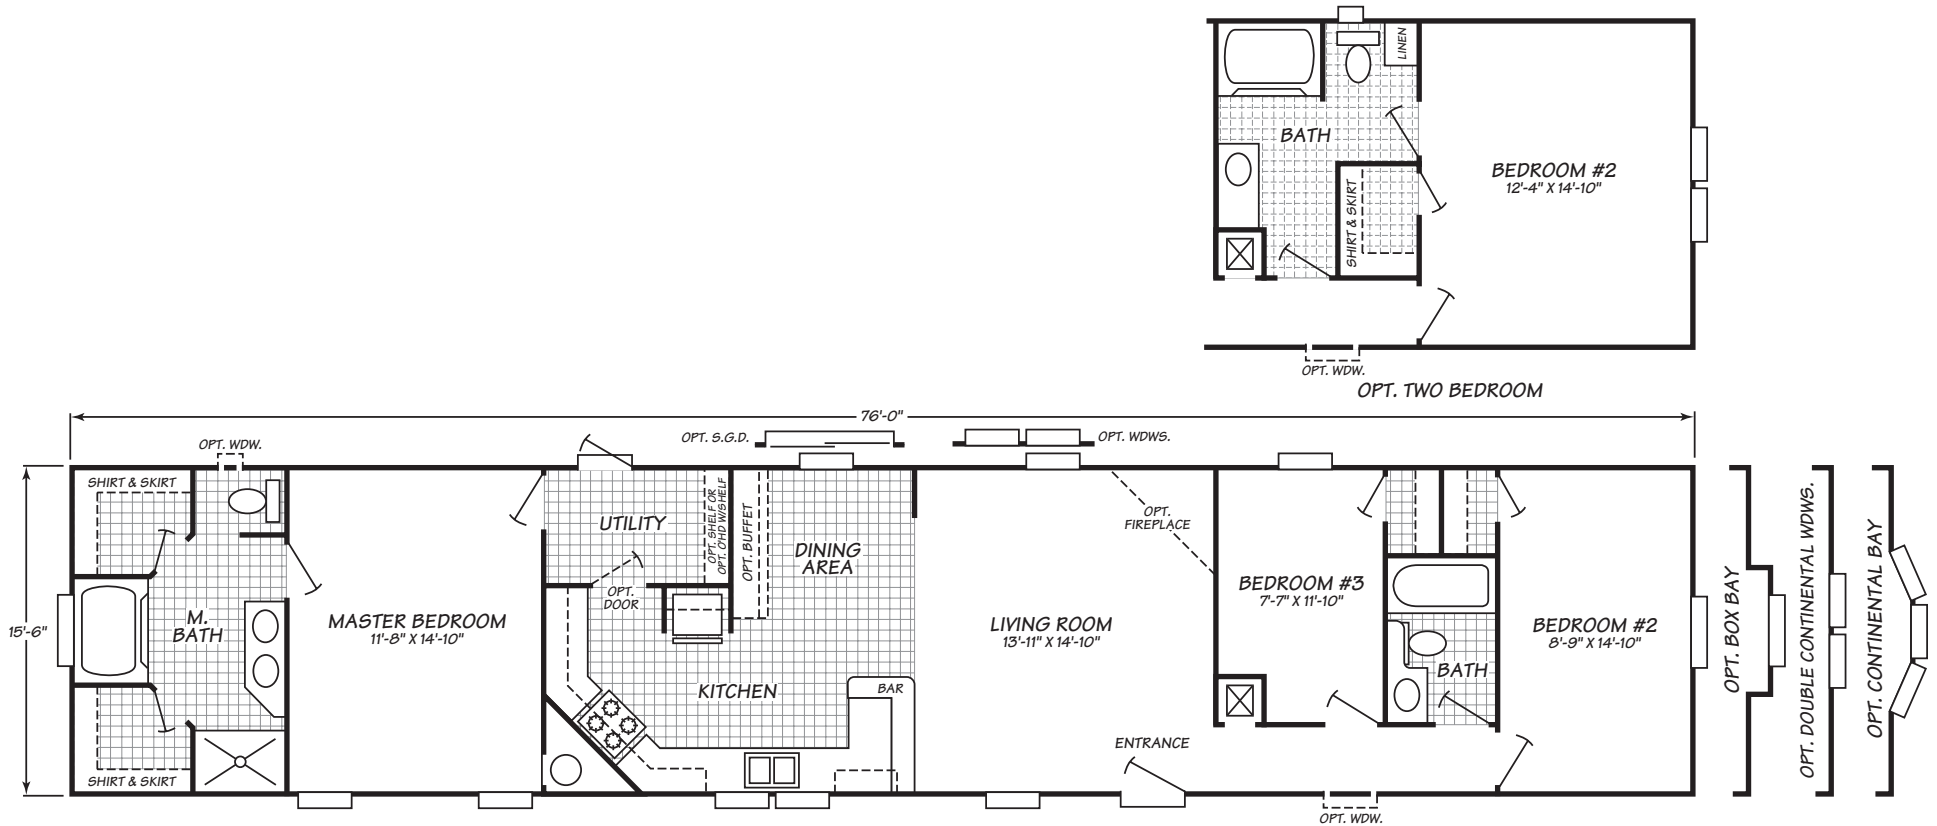

ROSENBERG FACTORY OUTLET
 2001 FIRST STREET
 ROSENBERG, TX 77471
 CONTACT A FRIENDLY HOUSING CONSULTANT
 1-800-818-2210

Wingate Series Model 6763A

3 Bedrooms • 2 Baths • 1,178 Square Feet

Fleetwood Homes reserves the right to change colors, prices, specifications, models, dimensions and materials without notice. Rendering and diagrams are meant to be representative and, in keeping with Fleetwood's policy of constant updating and improvement, may vary from the actual home. All dimensions are nominal and approximated. Square footage is measured from exterior wall to exterior wall, and is an approximate figure. Length indicated in floorplans is floor length only. The length of the hitch is not included. (Add four feet to arrive at transportable length.) Ask your retailer for specifics. PRICES AND SPECIFICATIONS SUBJECT TO CHANGE WITHOUT NOTICE OR OBLIGATION.