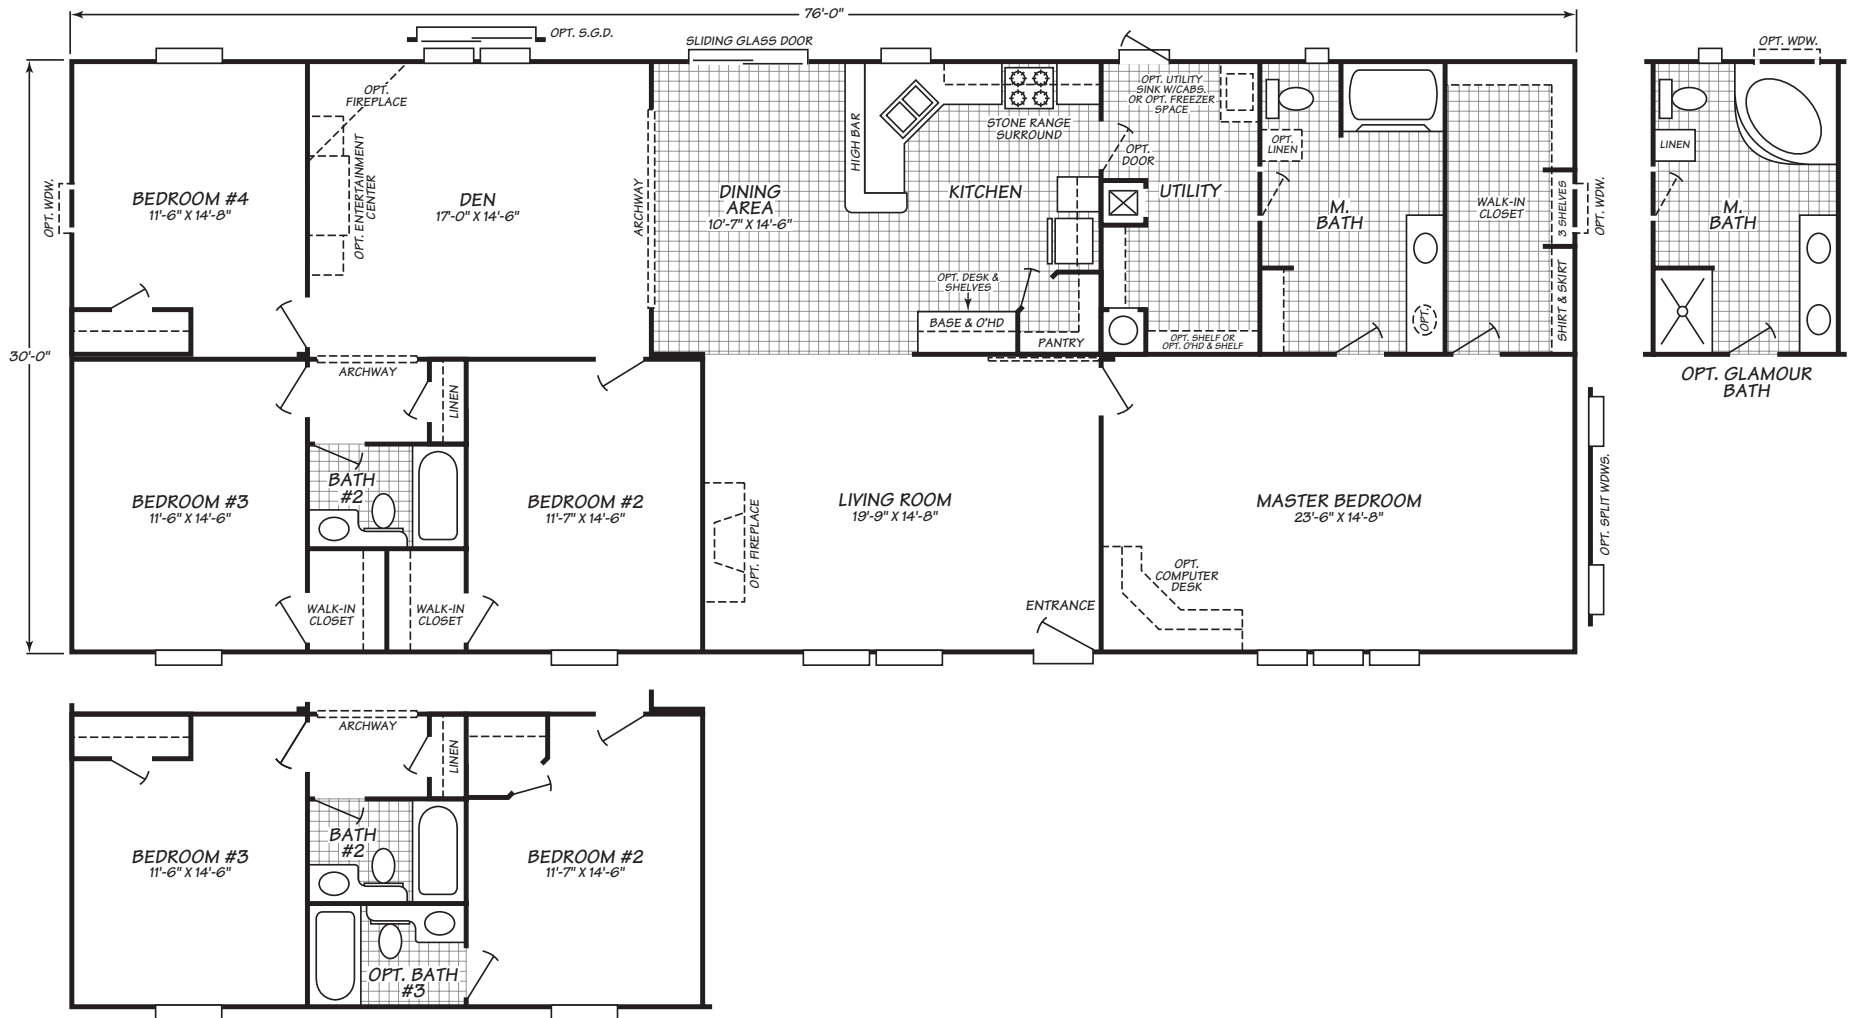

ROSENBERG FACTORY OUTLET

2001 FIRST STREET
ROSENBERG, TX 77471

CONTACT A FRIENDLY HOUSING CONSULTANT
1-800-818-2210

Woodland Park Series Model 0764W 4 Bedrooms • 2 Baths • 2,280 Square Feet

Windows shown reflect standard aluminum windows. Selection of optional thermal pane (vinyl) windows may affect the size and number of windows.

Fleetwood Homes reserves the right to change colors, prices, specifications, models, dimensions and materials without notice. Rendering and diagrams are meant to be representative and, in keeping with Fleetwood's policy of constant updating and improvement, may vary from the actual home. All dimensions are nominal and approximated. Square footage is measured from exterior wall to exterior wall, and is an approximate figure. Length indicated in floorplans is floor length only. The length of the hitch is not included. (Add four feet to arrive at transportable length.) Ask your retailer for specifics. PRICES AND SPECIFICATIONS SUBJECT TO CHANGE WITHOUT NOTICE OR OBLIGATION.