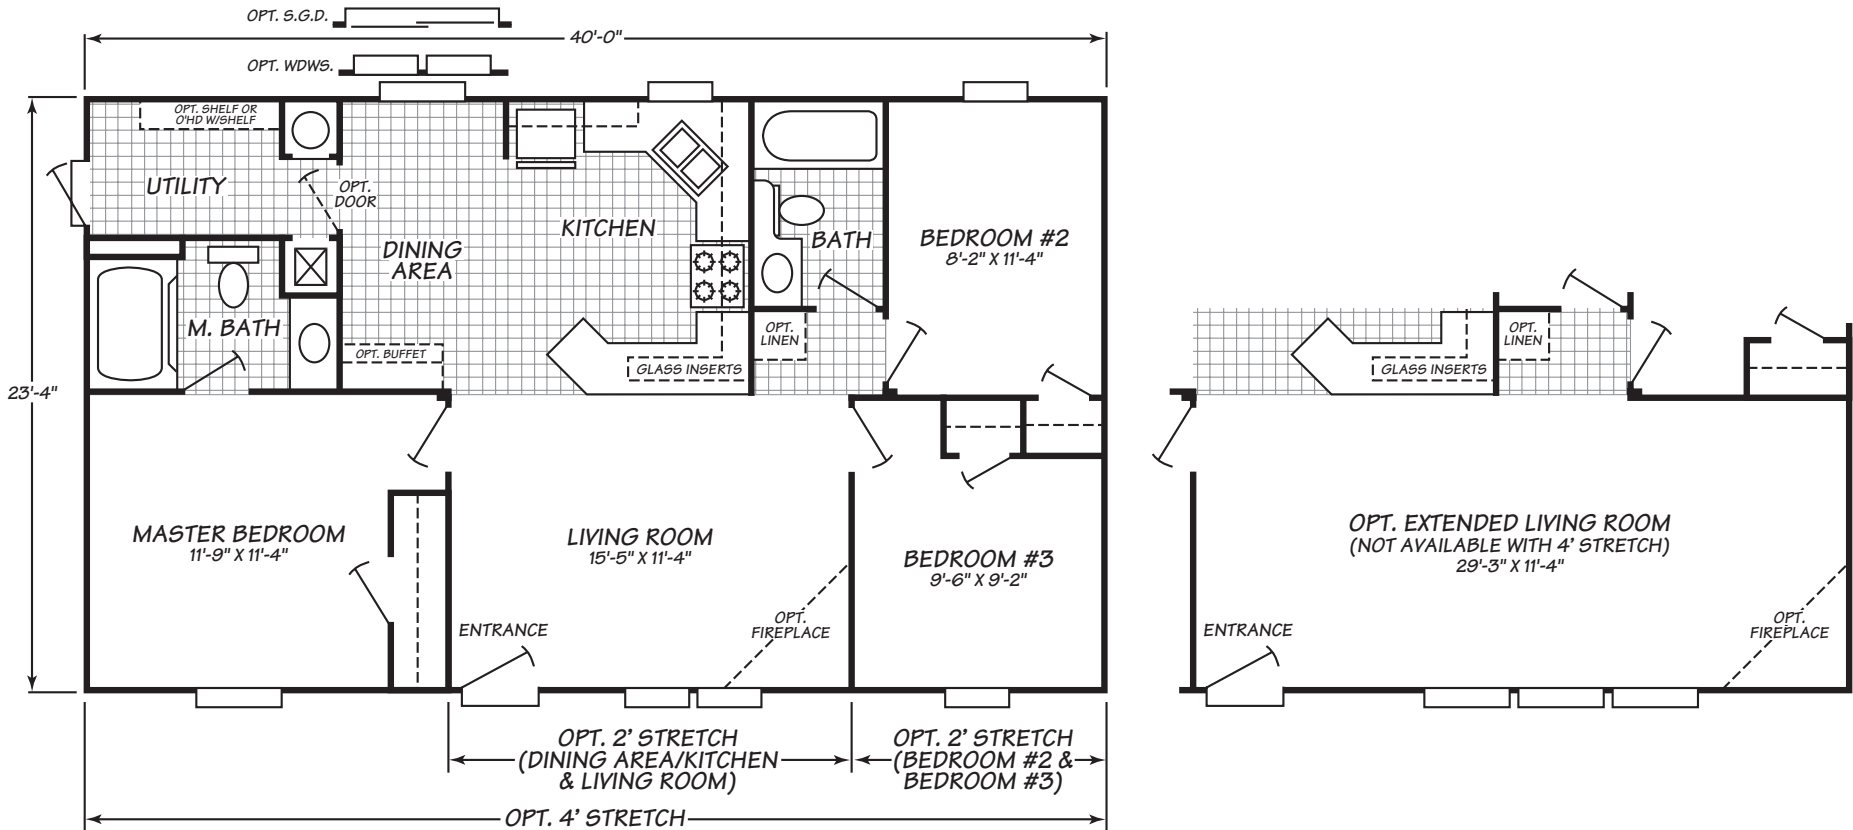

# Woodland Park Series Model 3403W

3 Bedrooms • 2 Baths • 933 Square Feet

Windows shown reflect standard aluminum windows. Selection of optional thermal pane (vinyl) windows may affect the size and number of windows.

Fleetwood Homes reserves the right to change colors, prices, specifications, models, dimensions and materials without notice. Rendering and diagrams are meant to be representative and, in keeping with Fleetwood's policy of constant updating and improvement, may vary from the actual home. All dimensions are nominal and approximated. Square footage is measured from exterior wall to exterior wall, and is an approximate figure. Length indicated in floorplans is floor length only. The length of the hitch is not included. (Add four feet to arrive at transportable length.) Ask your retailer for specifics. PRICES AND SPECIFICATIONS SUBJECT TO CHANGE WITHOUT NOTICE OR OBLIGATION.